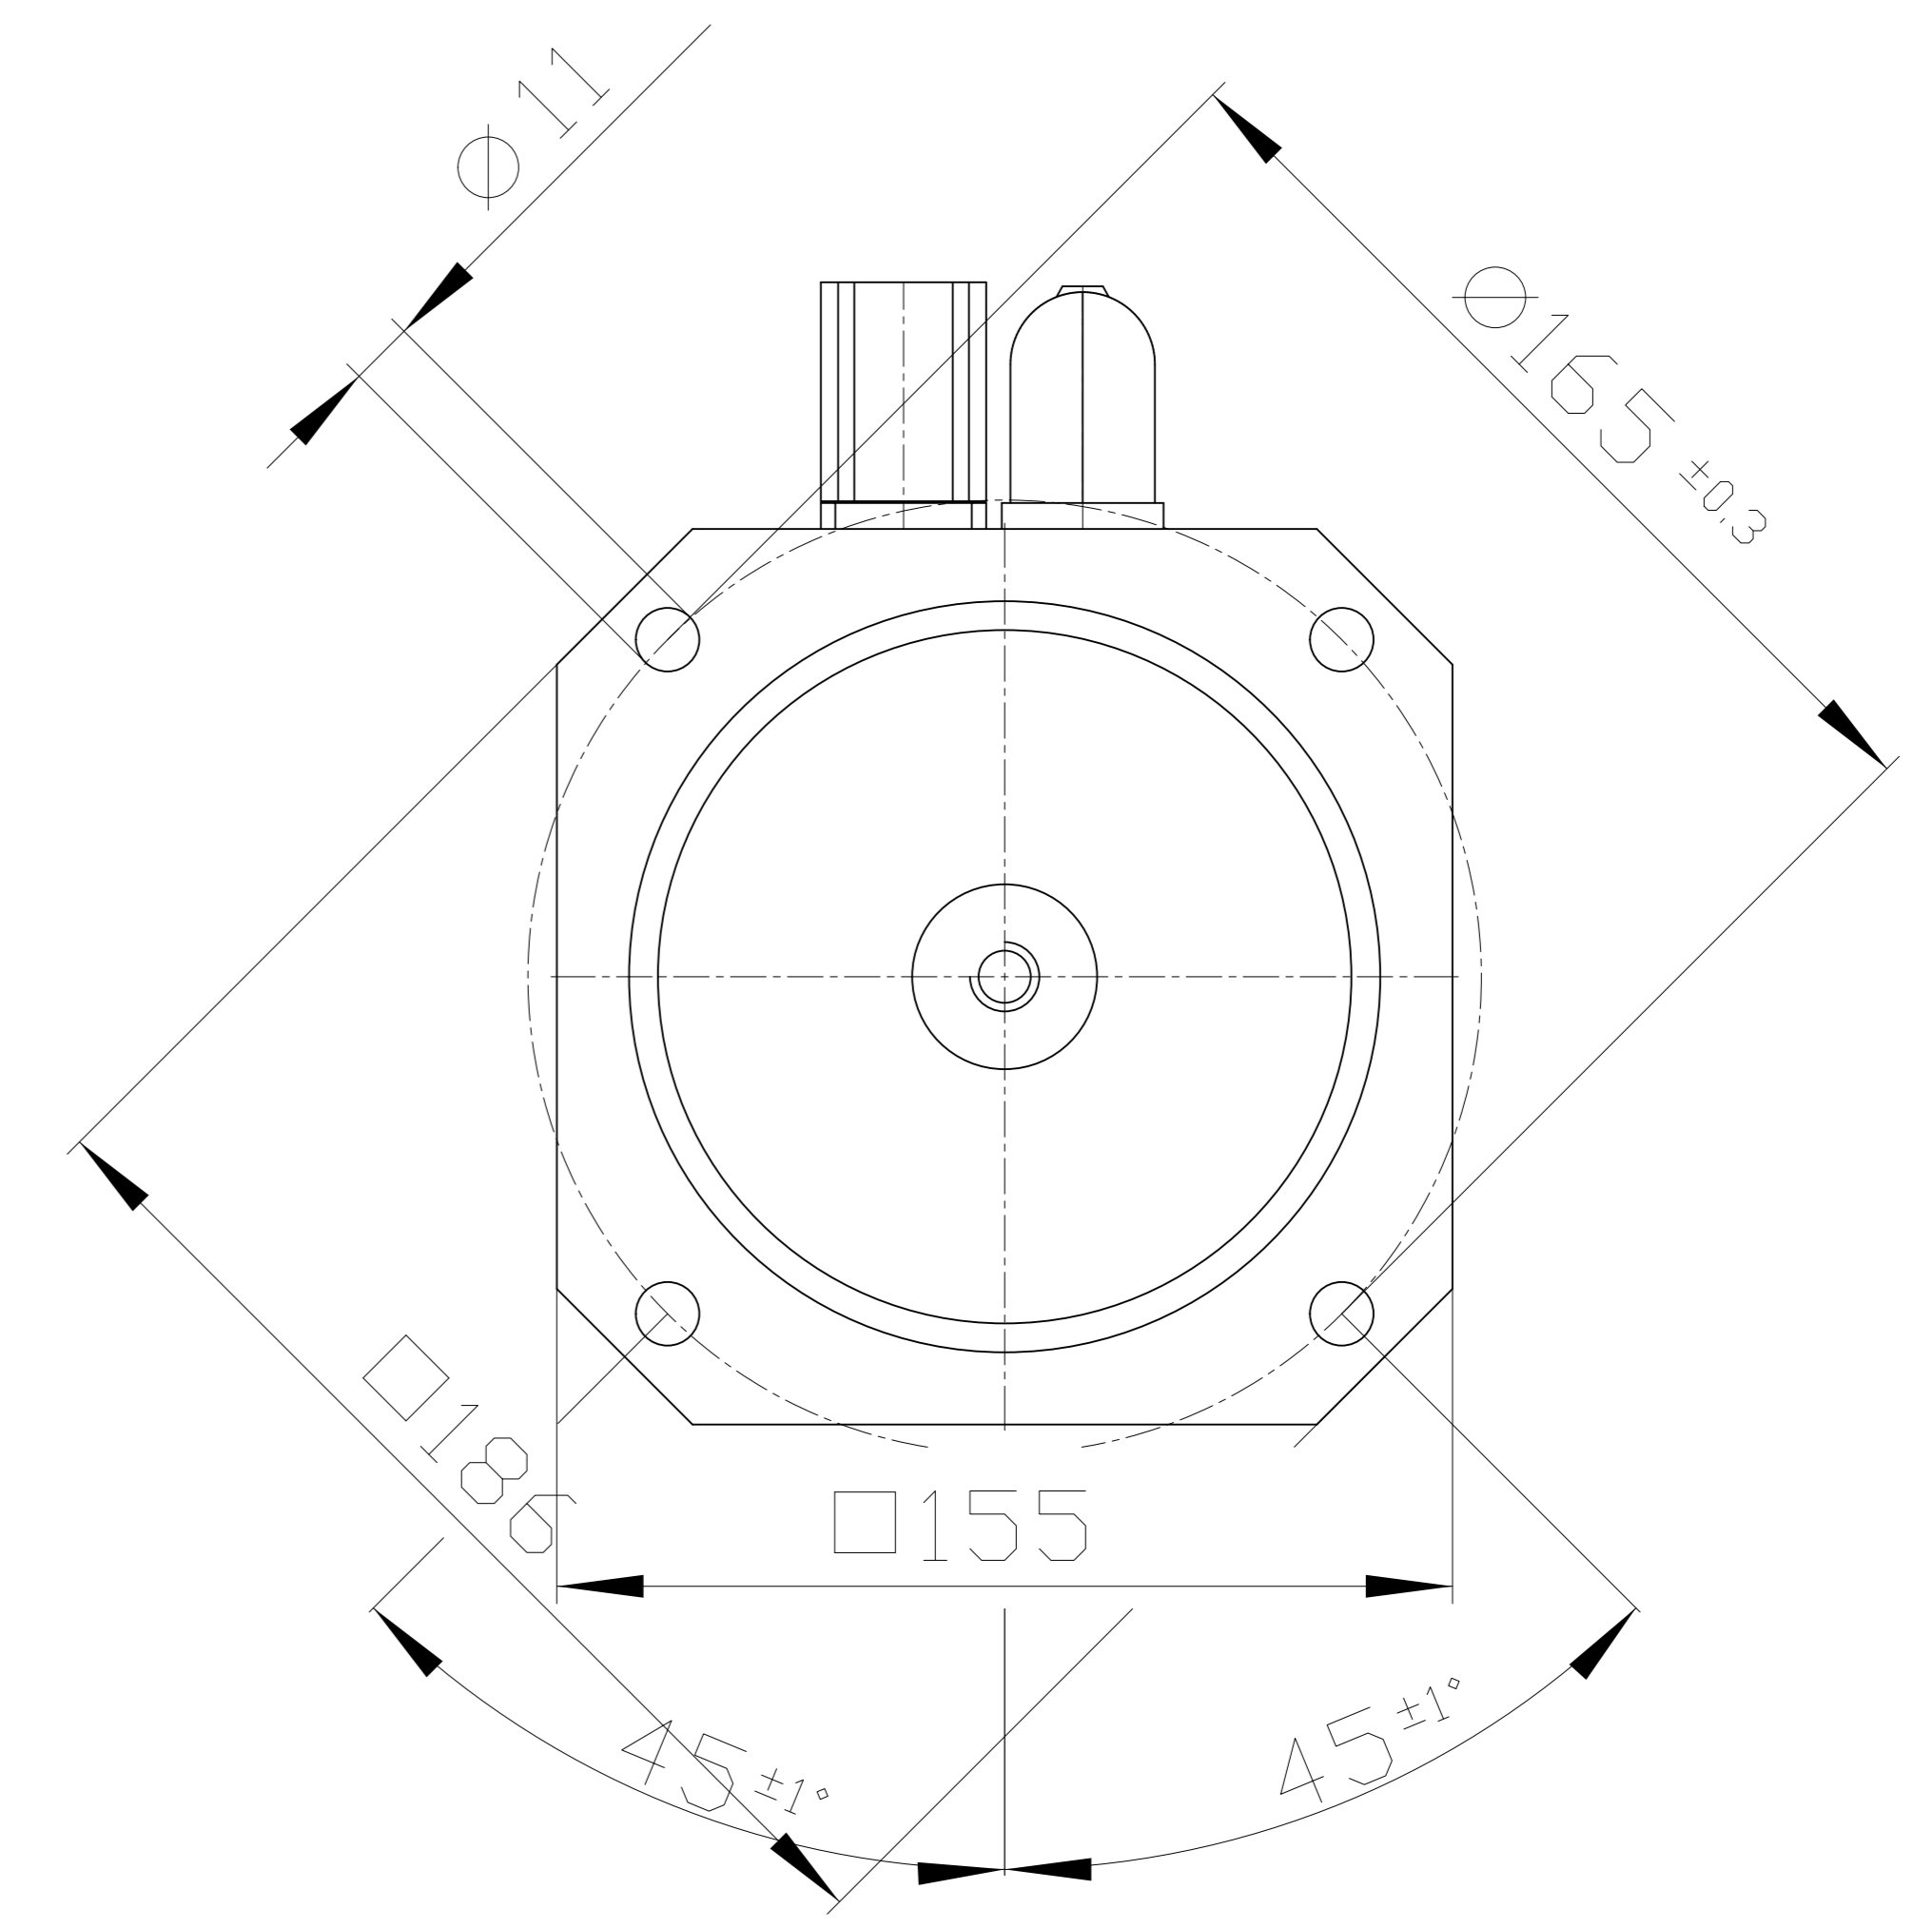

Copyright© Siemens AG 2005
 Cad-drawing; do not make any manual changes

DIN 332-DR M12

Connector size 1 = M23;
 6-pole for power and brake

10-pole RJ45 socket

	?ANGEBOT?	
	?OPTIONEN?	
Unit	mm [in]	1FK7080-5AF71-1UH5
Date	Wed May 22 17:05:23 CEST 2019	
SIEMENS AG		
?GEWICHT?		
		?APPLICATION?