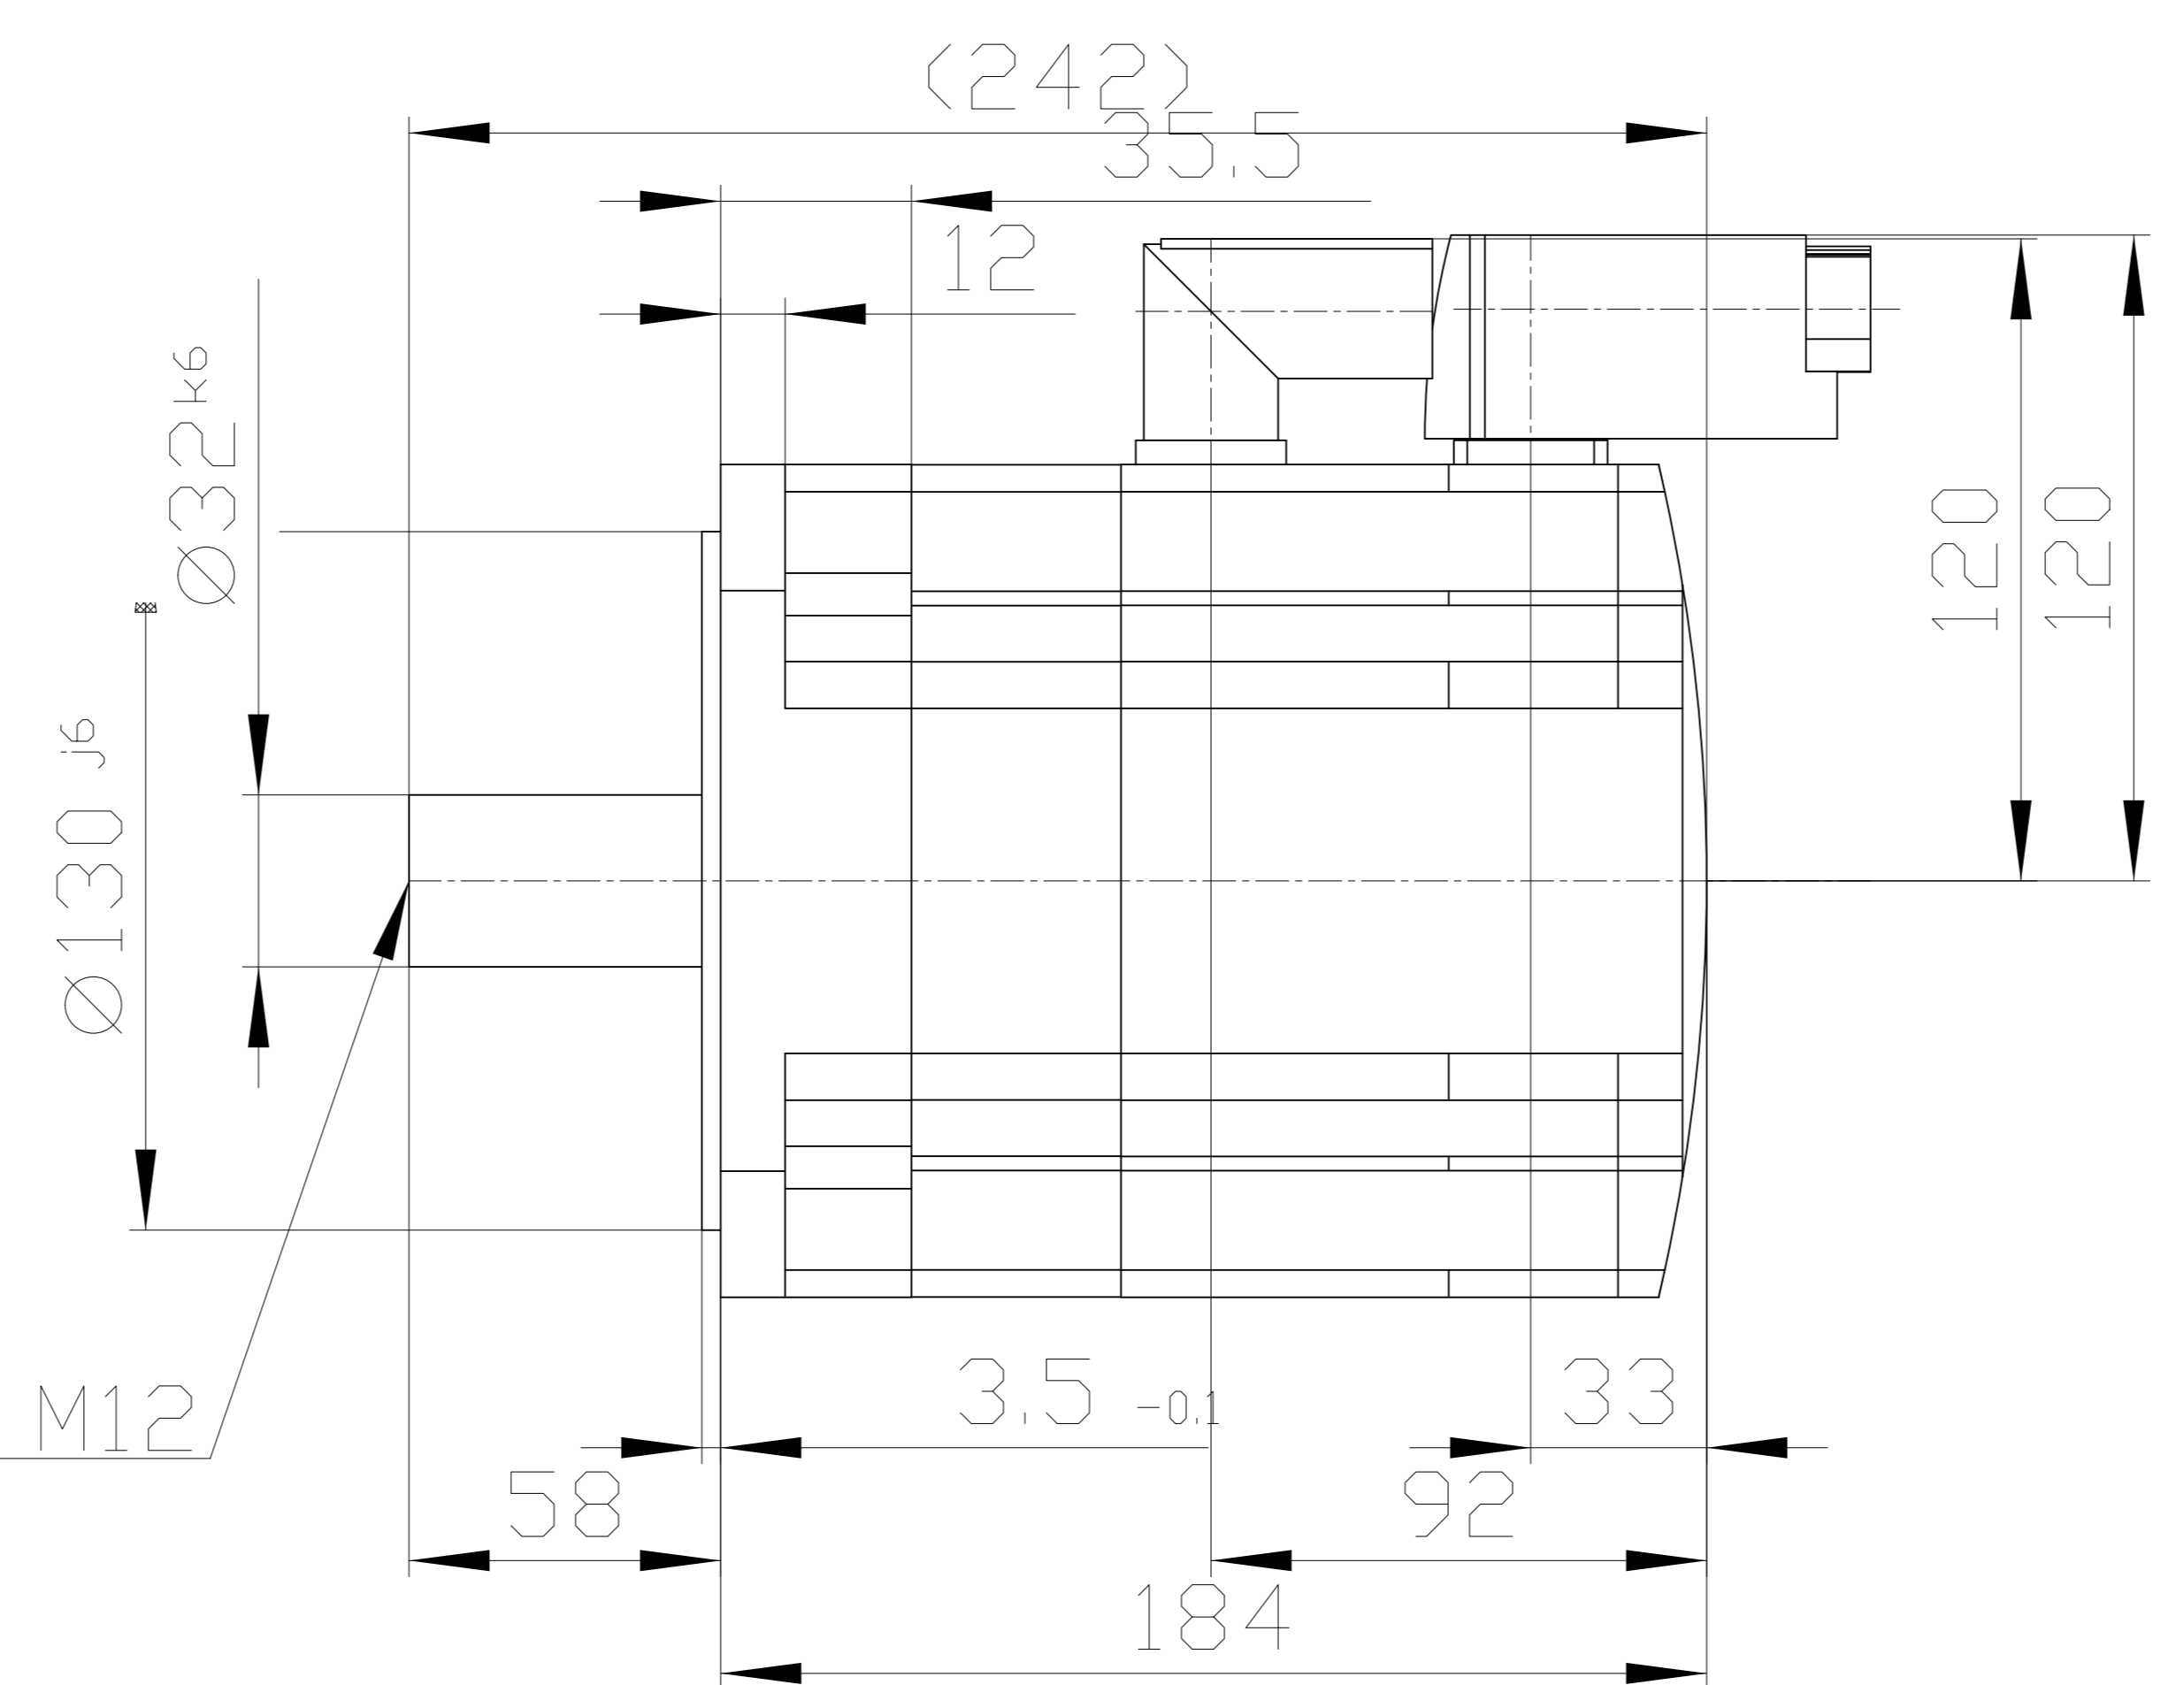

Copyright© Siemens AG 2005
 Cad-drawing; do not make any manual changes

DIN 332-DR M12

Connector size 1 = M23;
 6-pole for power and brake

10-pole RJ45 socket

	?ANGEBOT?	
	?OPTIONEN?	
Unit	mm [in]	1FK7080-5AF71-1UH5
Date	Wed May 22 17:05:23 CEST 2019	
SIEMENS AG		
?GEWICHT?		
		?APPLICATION?