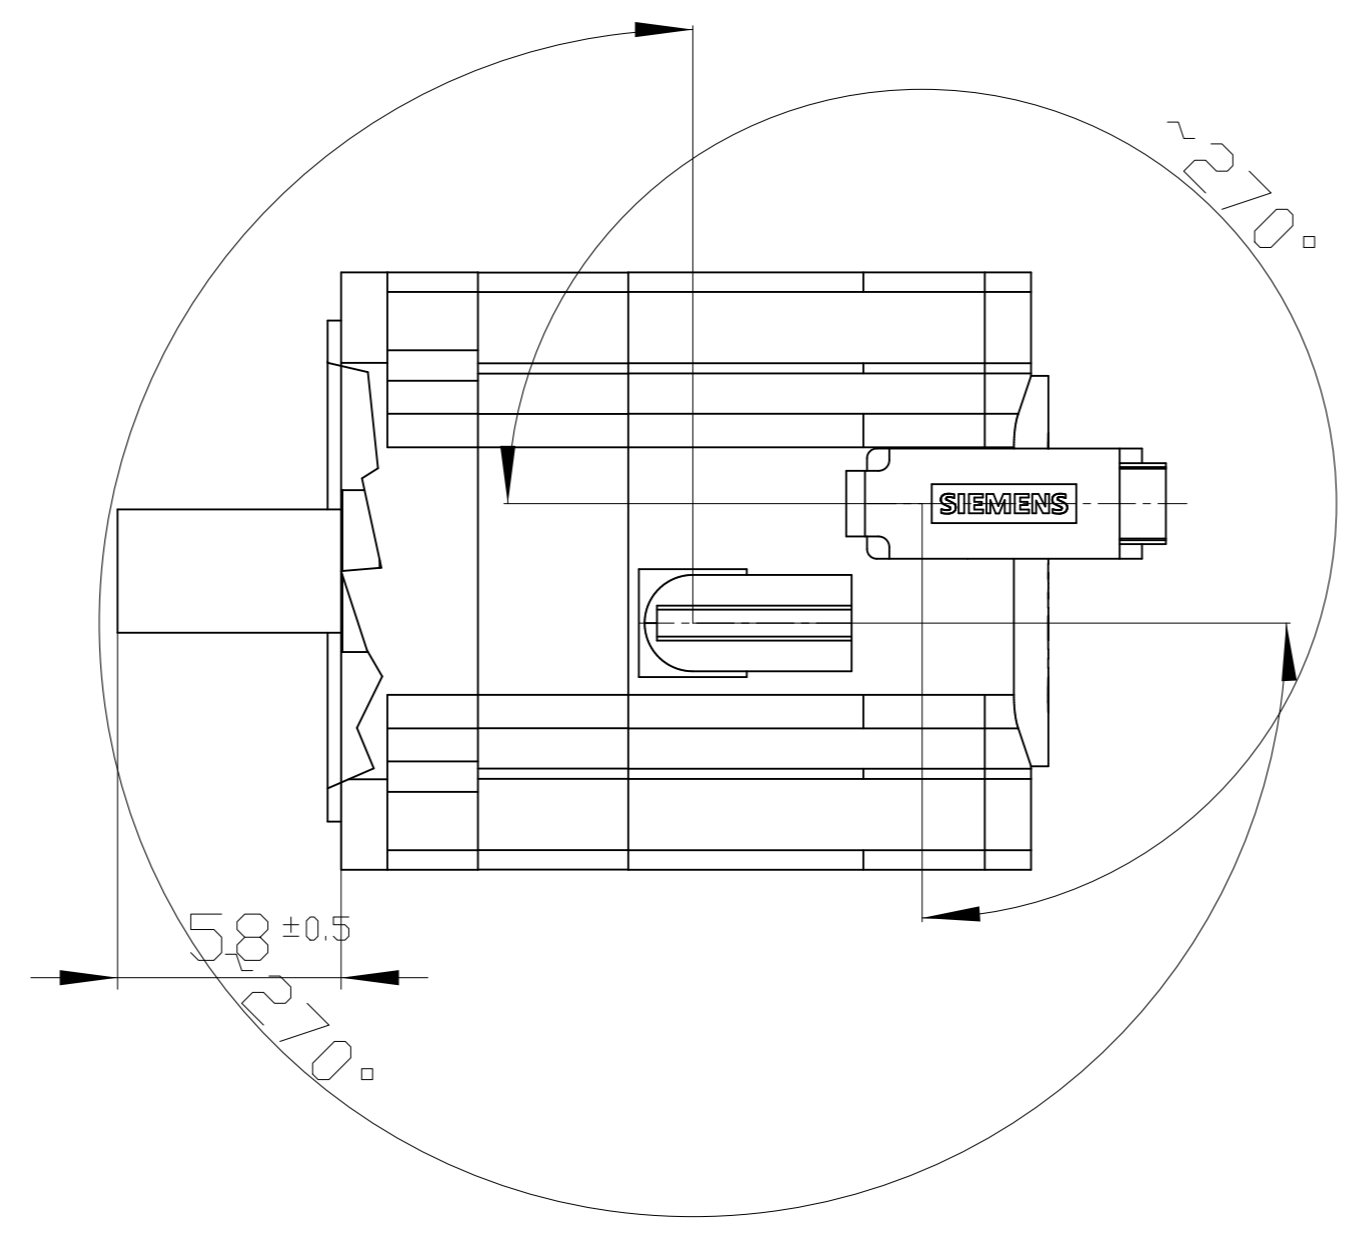

Copyright© Siemens AG 2005
 Cad-drawing; do not make any manual changes

DIN 332-DR M12

Connector size 1 = M23;
 6-pole for power and brake

10-pole RJ45 socket

	?ANGEBOT?	
	?OPTIONEN?	
Unit	mm [in]	1FK7080-5AF71-1UH5
Date	Wed May 22 17:05:23 CEST 2019	
SIEMENS AG		
?GEWICHT?		
		?APPLICATION?