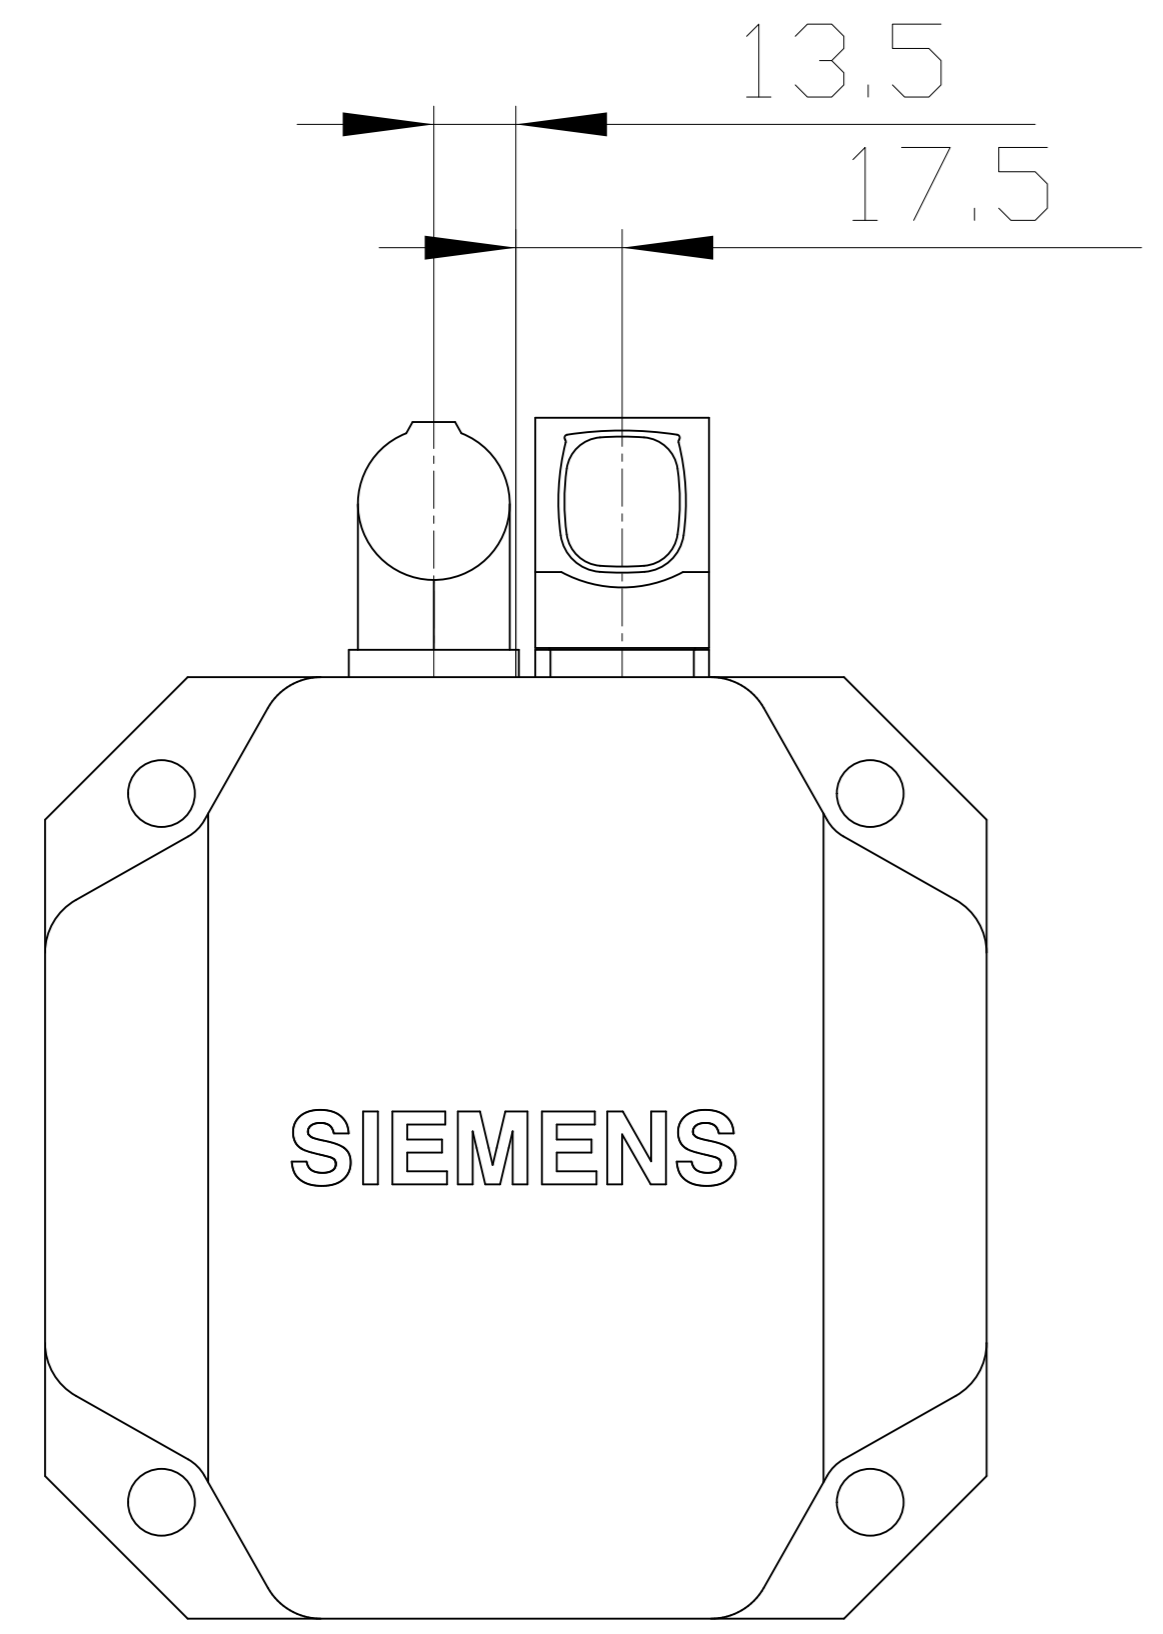

Copyright© Siemens AG 2005
 Cad-drawing; do not make any manual changes

DIN 332-DR M12

Connector size 1 = M23;
 6-pole for power and brake

10-pole RJ45 socket

	?ANGEBOT?	
	?OPTIONEN?	
Unit	mm [in]	1FK7080-5AF71-1UH5
Date	Wed May 22 17:05:23 CEST 2019	
SIEMENS AG		
?GEWICHT?		
		?APPLICATION?