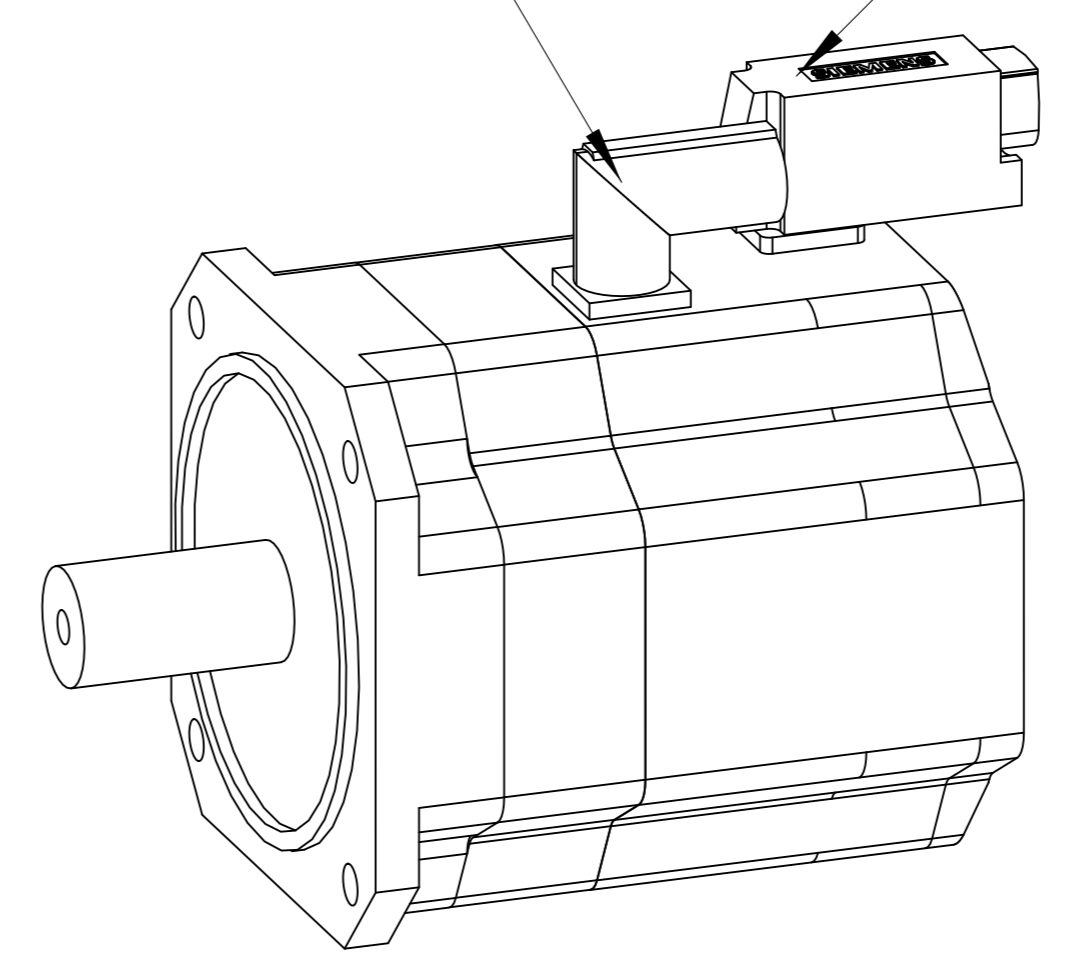

Copyright© Siemens AG 2005
 Cad-drawing; do not make any manual changes

DIN 332-DR M12

Connector size 1 = M23;
 6-pole for power and brake

10-pole RJ45 socket

	?ANGEBOT?	
	?OPTIONEN?	
Unit	mm [in]	1FK7080-5AF71-1UH5
Date	Wed May 22 17:05:23 CEST 2019	
SIEMENS AG		
?GEWICHT?		
		?APPLICATION?