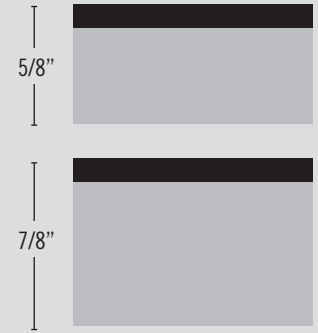

Special Sizes - Prices per Linear Foot ($) 100' Maximum Length*

Width	Price per Linear Foot	Shipping Wt. for Special Sizes: 7/8" = 1.15 lbs/sq ft.
2' (23") Widths	21.48	
3' (32") Widths	32.24	
4' (46") Widths	43.00	
4.8' (58") Widths	61.25	

*Note: There is a 15% upcharge for any mat over 60 feet and it will have up to 2 seams. Striped borders are only available on the two side borders and not on the ends. Sizes are not exact and are subject to a 3% variance.

Striped Border

Product No. 424

Size(ft.)	Size Approx.(in.)	Quantity/Price			Shipping Wt. (lbs)
		1-6	7-30	31+	
2 x 3	24 x 32	74.97	71.22	68.97	8
3 x 5	32 x 58	172.64	164.01	158.83	17
3 x 12	32 x 142	423.20	402.03	389.34	40
4 x 6	46 x 69	277.42	263.55	255.22	28
4.8 x 8	58 x 95	508.03	482.63	467.39	46

Special Sizes - Prices per Linear Foot ($) 100' Maximum Length*

Width	Price per Linear Foot	Striped border colors: 02 Yellow	Shipping Weight for Special Sizes: 7/8" = 1.15 lbs/sq.ft.
2' (23") Widths	25.13		
3' (32") Widths	37.70		
4' (46") Widths	50.28		
4.8' (58") Widths	68.63		

*Note: There is a 15% upcharge for any mat over 60 feet and it will have up to 2 seams. Striped borders are only available on the two side borders and not on the ends. Sizes are not exact and are subject to a 3% variance.

ANTI-FATIGUE/DRY OR WET ENVIRONMENTS/INDOOR

■ 100% solid Nitrile rubber
■ closed cell blended Nitrile cushion