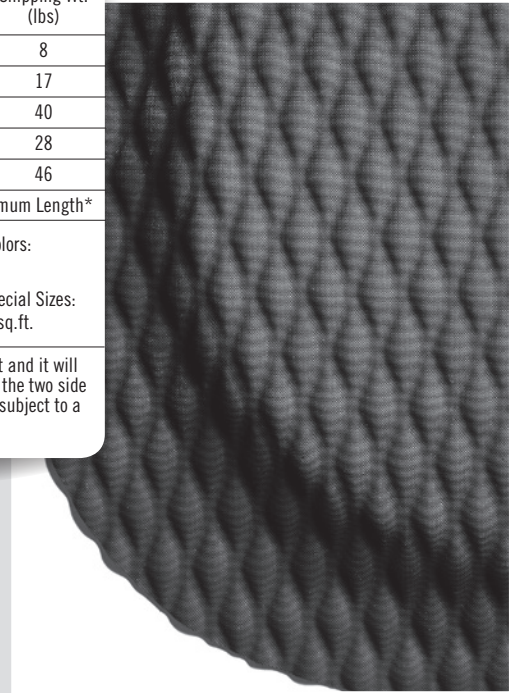

HOG HEAVEN® 5/8"

Black Border

Product No. 421

Size(ft.)	Size Approx.(in.)	Quantity/Price			Shipping Wt. (lbs)
		1-6	7-30	31+	
2 x 3	24 x 32	55.28	52.51	50.86	7
3 x 5	32 x 58	133.65	126.98	122.97	16
3 x 12	32 x 142	327.32	310.95	301.13	37
4 x 6	46 x 69	222.23	211.12	204.46	26
4.8 x 8	58 x 95	399.55	379.56	367.58	45

Special Sizes - Prices per Linear Foot ($) 100' Maximum Length*

Width	Price per Linear Foot	Shipping Wt. for Special Sizes: 5/8" = 1.07 lbs/sq ft.
2' (23") Widths	19.04	
3' (32") Widths	28.56	
4' (46") Widths	38.08	
4.8' (58") Widths	54.30	

*Note: There is a 15% upcharge for any mat over 60 feet and it will have up to 2 seams. Striped borders are only available on the two side borders and not on the ends. Sizes are not exact and are subject to a 3% variance.

Striped Border

Product No. 423

Size(ft.)	Size Approx.(in.)	Quantity/Price			Shipping Wt. (lbs)
		1-6	7-30	31+	
2 x 3	24 x 32	67.57	64.20	62.17	7
3 x 5	32 x 58	155.04	147.29	142.64	16
3 x 12	32 x 142	379.72	360.74	349.35	37
4 x 6	46 x 69	247.91	235.50	228.07	26
4.8 x 8	58 x 95	447.17	424.82	411.40	45

Special Sizes - Prices per Linear Foot ($) 100' Maximum Length*

Width	Price per Linear Foot	Striped border colors: 02 Yellow	Shipping Weight for Special Sizes: 5/8" = 1.07 lbs/sq.ft.
2' (23") Widths	22.72		
3' (32") Widths	34.08		
4' (46") Widths	45.47		
4.8' (58") Widths	60.81		

*Note: There is a 15% upcharge for any mat over 60 feet and it will have up to 2 seams. Striped borders are only available on the two side borders and not on the ends. Sizes are not exact and are subject to a 3% variance.

HOG HEAVEN® 7/8"

Black Border

Product No. 422

Size(ft.)	Size Approx.(in.)	Quantity/Price			Shipping Wt. (lbs)
		1-6	7-30	31+	
2 x 3	24 x 32	62.67	59.55	57.67	8
3 x 5	32 x 58	151.25	143.69	139.16	17
3 x 12	32 x 142	370.79	352.24	341.12	40
4 x 6	46 x 69	251.75	239.16	231.61	28
4.8 x 8	58 x 95	453.35	430.68	417.08	46