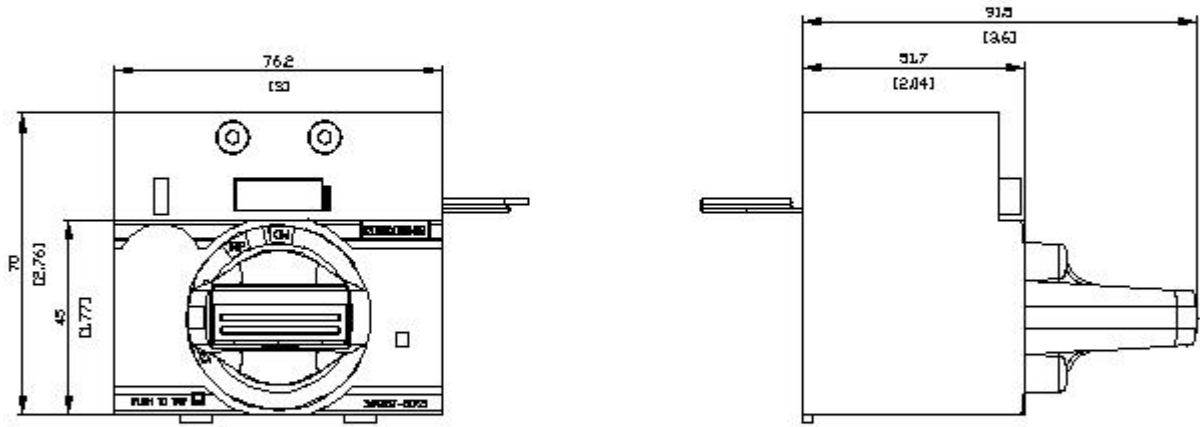

front mounted rotary operator standard with door interlock IEC IP30/40 24V  
DC lighting kit accessory for: 3VA4/5 125

Model	
product brand name	SETRON
product designation	Accessories
Product version	Front rotary operating mechanism
Accessories	Front rotary operator
General technical data	
degree of protection NEMA rating	NEMA 1
protection class IP	IP30
Mechanical Design	
Height	70 mm
Width	77 mm
depth	95 mm
net weight	264 g
Further information	
<b>Information- and Downloadcenter (Catalogs, Brochures,...)</b> <a href="http://www.siemens.com/lowvoltage/catalogs">http://www.siemens.com/lowvoltage/catalogs</a>	
<b>Industry Mall (Online ordering system)</b> <a href="https://mall.industry.siemens.com/mall/en/en/Catalog/product?mlfb=3VA9137-0EK23">https://mall.industry.siemens.com/mall/en/en/Catalog/product?mlfb=3VA9137-0EK23</a>	
<b>Service&amp;Support (Manuals, Certificates, Characteristics, FAQs,...)</b> <a href="https://support.industry.siemens.com/cs/ww/en/ps/3VA9137-0EK23">https://support.industry.siemens.com/cs/ww/en/ps/3VA9137-0EK23</a>	
<b>Image database (product images, 2D dimension drawings, 3D models, device circuit diagrams, ...)</b> <a href="http://www.automation.siemens.com/bilddb/cax_en.aspx?mlfb=3VA9137-0EK23">http://www.automation.siemens.com/bilddb/cax_en.aspx?mlfb=3VA9137-0EK23</a>	
<b>CAX-Online-Generator</b> <a href="http://www.siemens.com/cax">http://www.siemens.com/cax</a>	
<b>Tender specifications</b> <a href="http://www.siemens.com/specifications">http://www.siemens.com/specifications</a>	