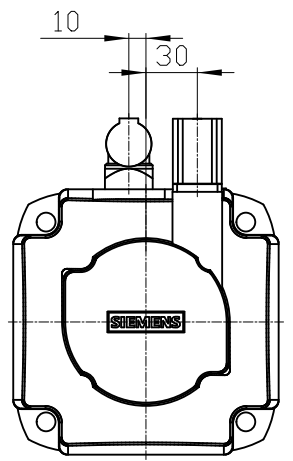

Copyright © Siemens AG 2005
The reproduction or use of this document or its contents is not permitted without express written authority. Diffenders will be liable for damages. All rights, including rights created by patent grant or registration of a utility model or design, are reserved.

Weitergabe sowie Vervielfältigung dieser Unterlage, Verwertung und Mitteilung ihres Inhalts ist nicht gestattet, soweit nicht ausdrücklich zugestanden. Zuwiderhandlungen verpflichten zu Schadenersatz. Alle Rechte vorbehalten, insbesondere fuer den Fall der Patenterteilung oder Gk-Entragung.

Confido a titre de secret d'entreprise. Tous droits reserves. Confiado como secreto industrial. Nos reservamos todos los derechos Comunicado como secreto empresarial. Reservados todos os direitos

DIN 332-DR M12