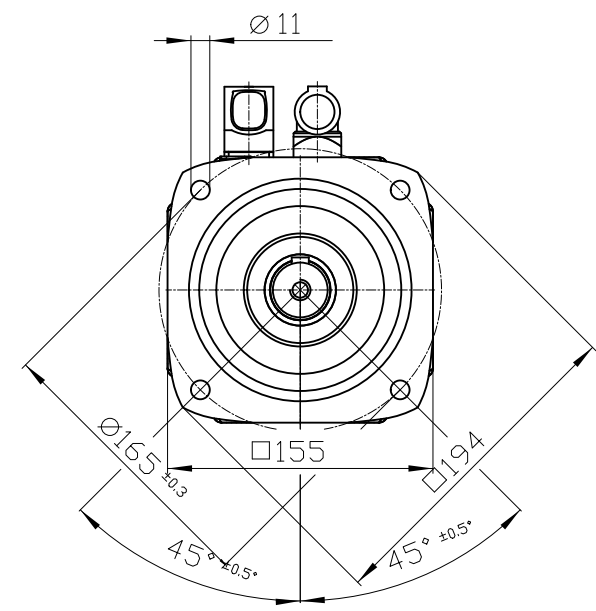

Connector size 1 = M23;
 6-pole for power and brake
 10-pole RJ45 socket

Unit	mm (in)	1FK7080-2AH71-1UA1
Date	2/4/20	
SIEMENS AG		
		DT