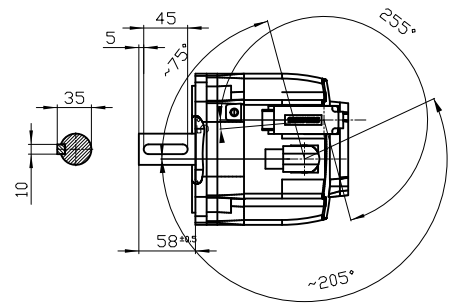

Connector size 1 = M23;
 6-pole for power and brake
 10-pole RJ45 socket

Unit	mm (in)	1FK7080-2AH71-1UA1
Date	2/4/20	
SIEMENS AG		
		DT