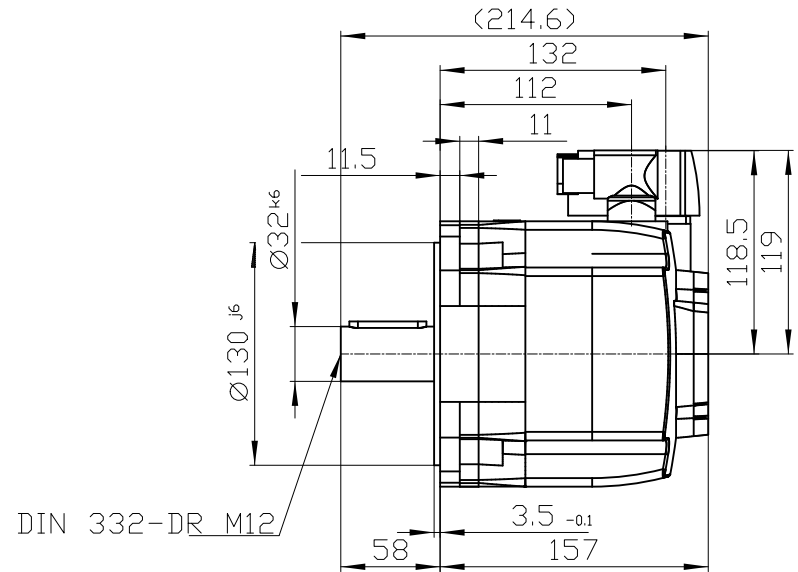

Copyright © Siemens AG 2005
The reproduction or use of this document or its contents is not permitted without express written authority. Diffenders will be liable for damages. All rights, including rights created by patent grant or registration of a utility model or design, are reserved.

Weitergabe sowie Vervielfältigung dieser Unterlage, Verwertung und Mitteilung ihres Inhalts ist nicht gestattet, soweit nicht ausdrücklich zugestanden. Zuwiderhandlungen verpflichten zu Schadenersatz. Alle Rechte vorbehalten, insbesondere fuer den Fall der Patenterteilung oder Gk-Entragung.

Confido a titre de secret d'entreprise. Tous droits reserves. Confiado como secreto industrial. Nos reservamos todos los derechos Comunicado como secreto empresarial. Reservados todos os direitos

DIN 332-DR M12