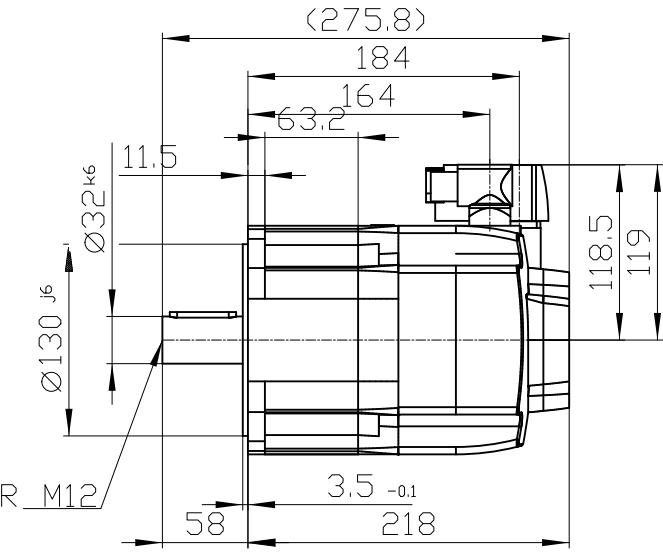

Connector size 1 = M23;
 6-pole for power and brake

10-pole RJ45 socket

		-
		-
Unit	mm (in)	1FK7080-2AF71-1KB0
Date	2/5/20	
SIEMENS AG		-
		DT