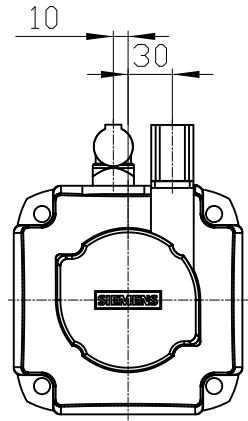

Copyright © Siemens AG 2005
The reproduction or use of this document or its contents is not permitted without express written authority. Offenders will be liable for damages. All rights, including rights created by patent grant or registration of a utility model or design, are reserved.

Copyright © Siemens AG 2005
Weitergabe sowie Vervielfältigung dieser Unterlage, Verwertung und Mitteilung ihres Inhalts ist nicht gestattet, soweit nicht ausdrücklich zugestanden. Zuwiderhandlungen verpflichten zu Schadenersatz. Alle Rechte vorbehalten, insbesondere fuer den Fall der Patenterteilung oder Gk-Entragung.

Confido a titre de secret d'entreprise. Tous droits reserves. Confiado como secreto industrial. Nos reservamos todos los derechos Comunicado como segredo empresarial. Reservados todos os direitos