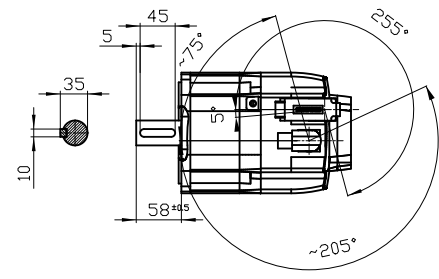

Connector size 1 = M23;
 6-pole for power and brake

10-pole RJ45 socket

		-
		-
Unit	mm (in)	1FK7080-2AF71-1KB0
Date	2/5/20	
SIEMENS AG		-
		DT