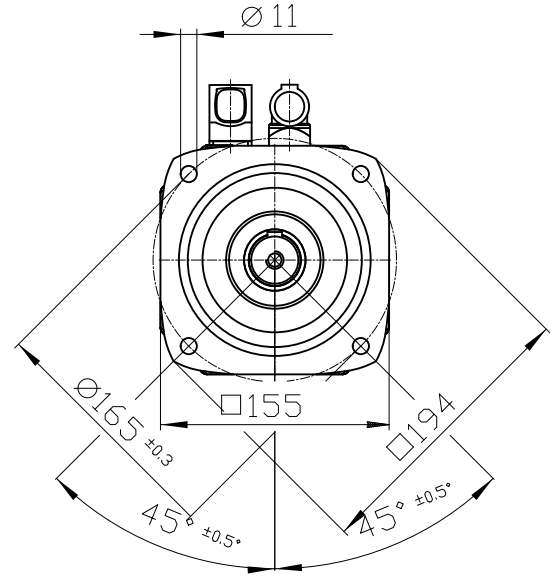

Connector size 1 = M23;
 6-pole for power and brake

10-pole RJ45 socket

		-
		-
Unit	mm (in)	1FK7080-2AF71-1KB0
Date	2/5/20	
SIEMENS AG		-
		DT