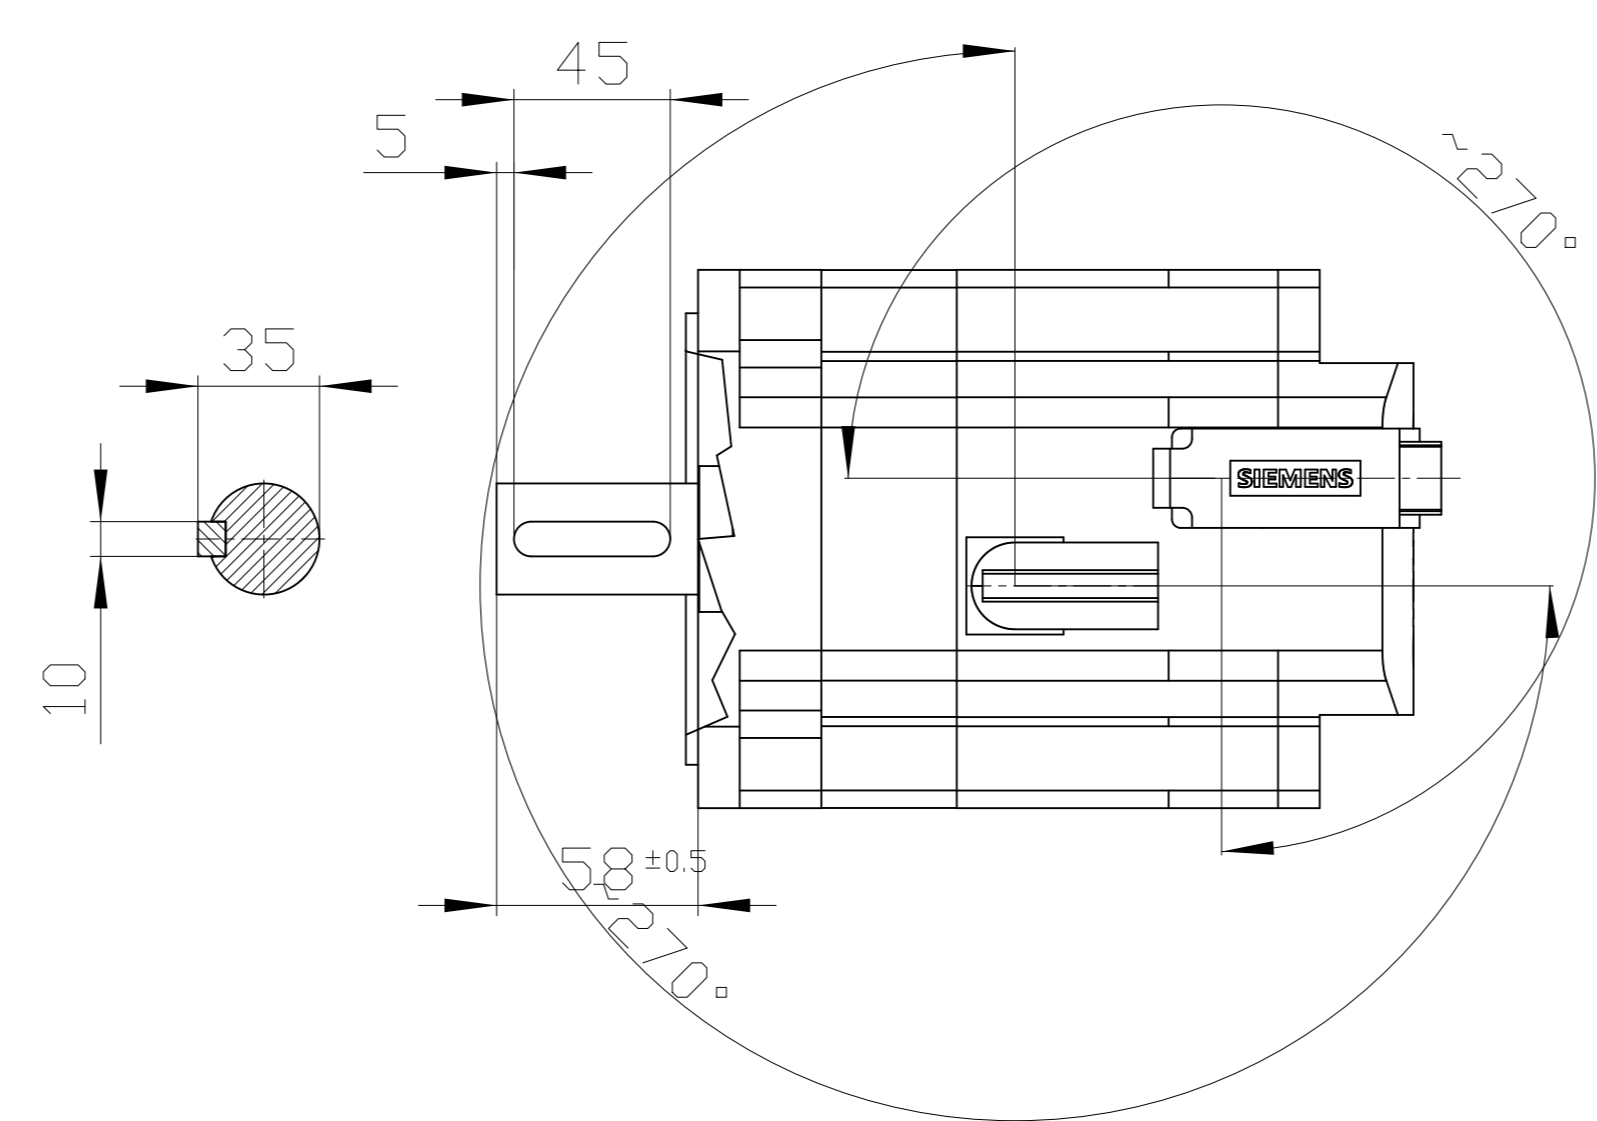

Copyright© Siemens AG 2005
 Cad-drawing; do not make any manual changes

DIN 332-DR M12

Connector size 1 = M23;
 6-pole for power and brake

10-pole RJ45 socket

	?ANGEBOT?	
	?OPTIONEN?	
Unit	mm [in]	1FK7080-5AF71-1DB5
Date	Wed May 22 16:44:54 CEST 2019	
SIEMENS AG		
?GEWICHT?		
		?APPLICATION?