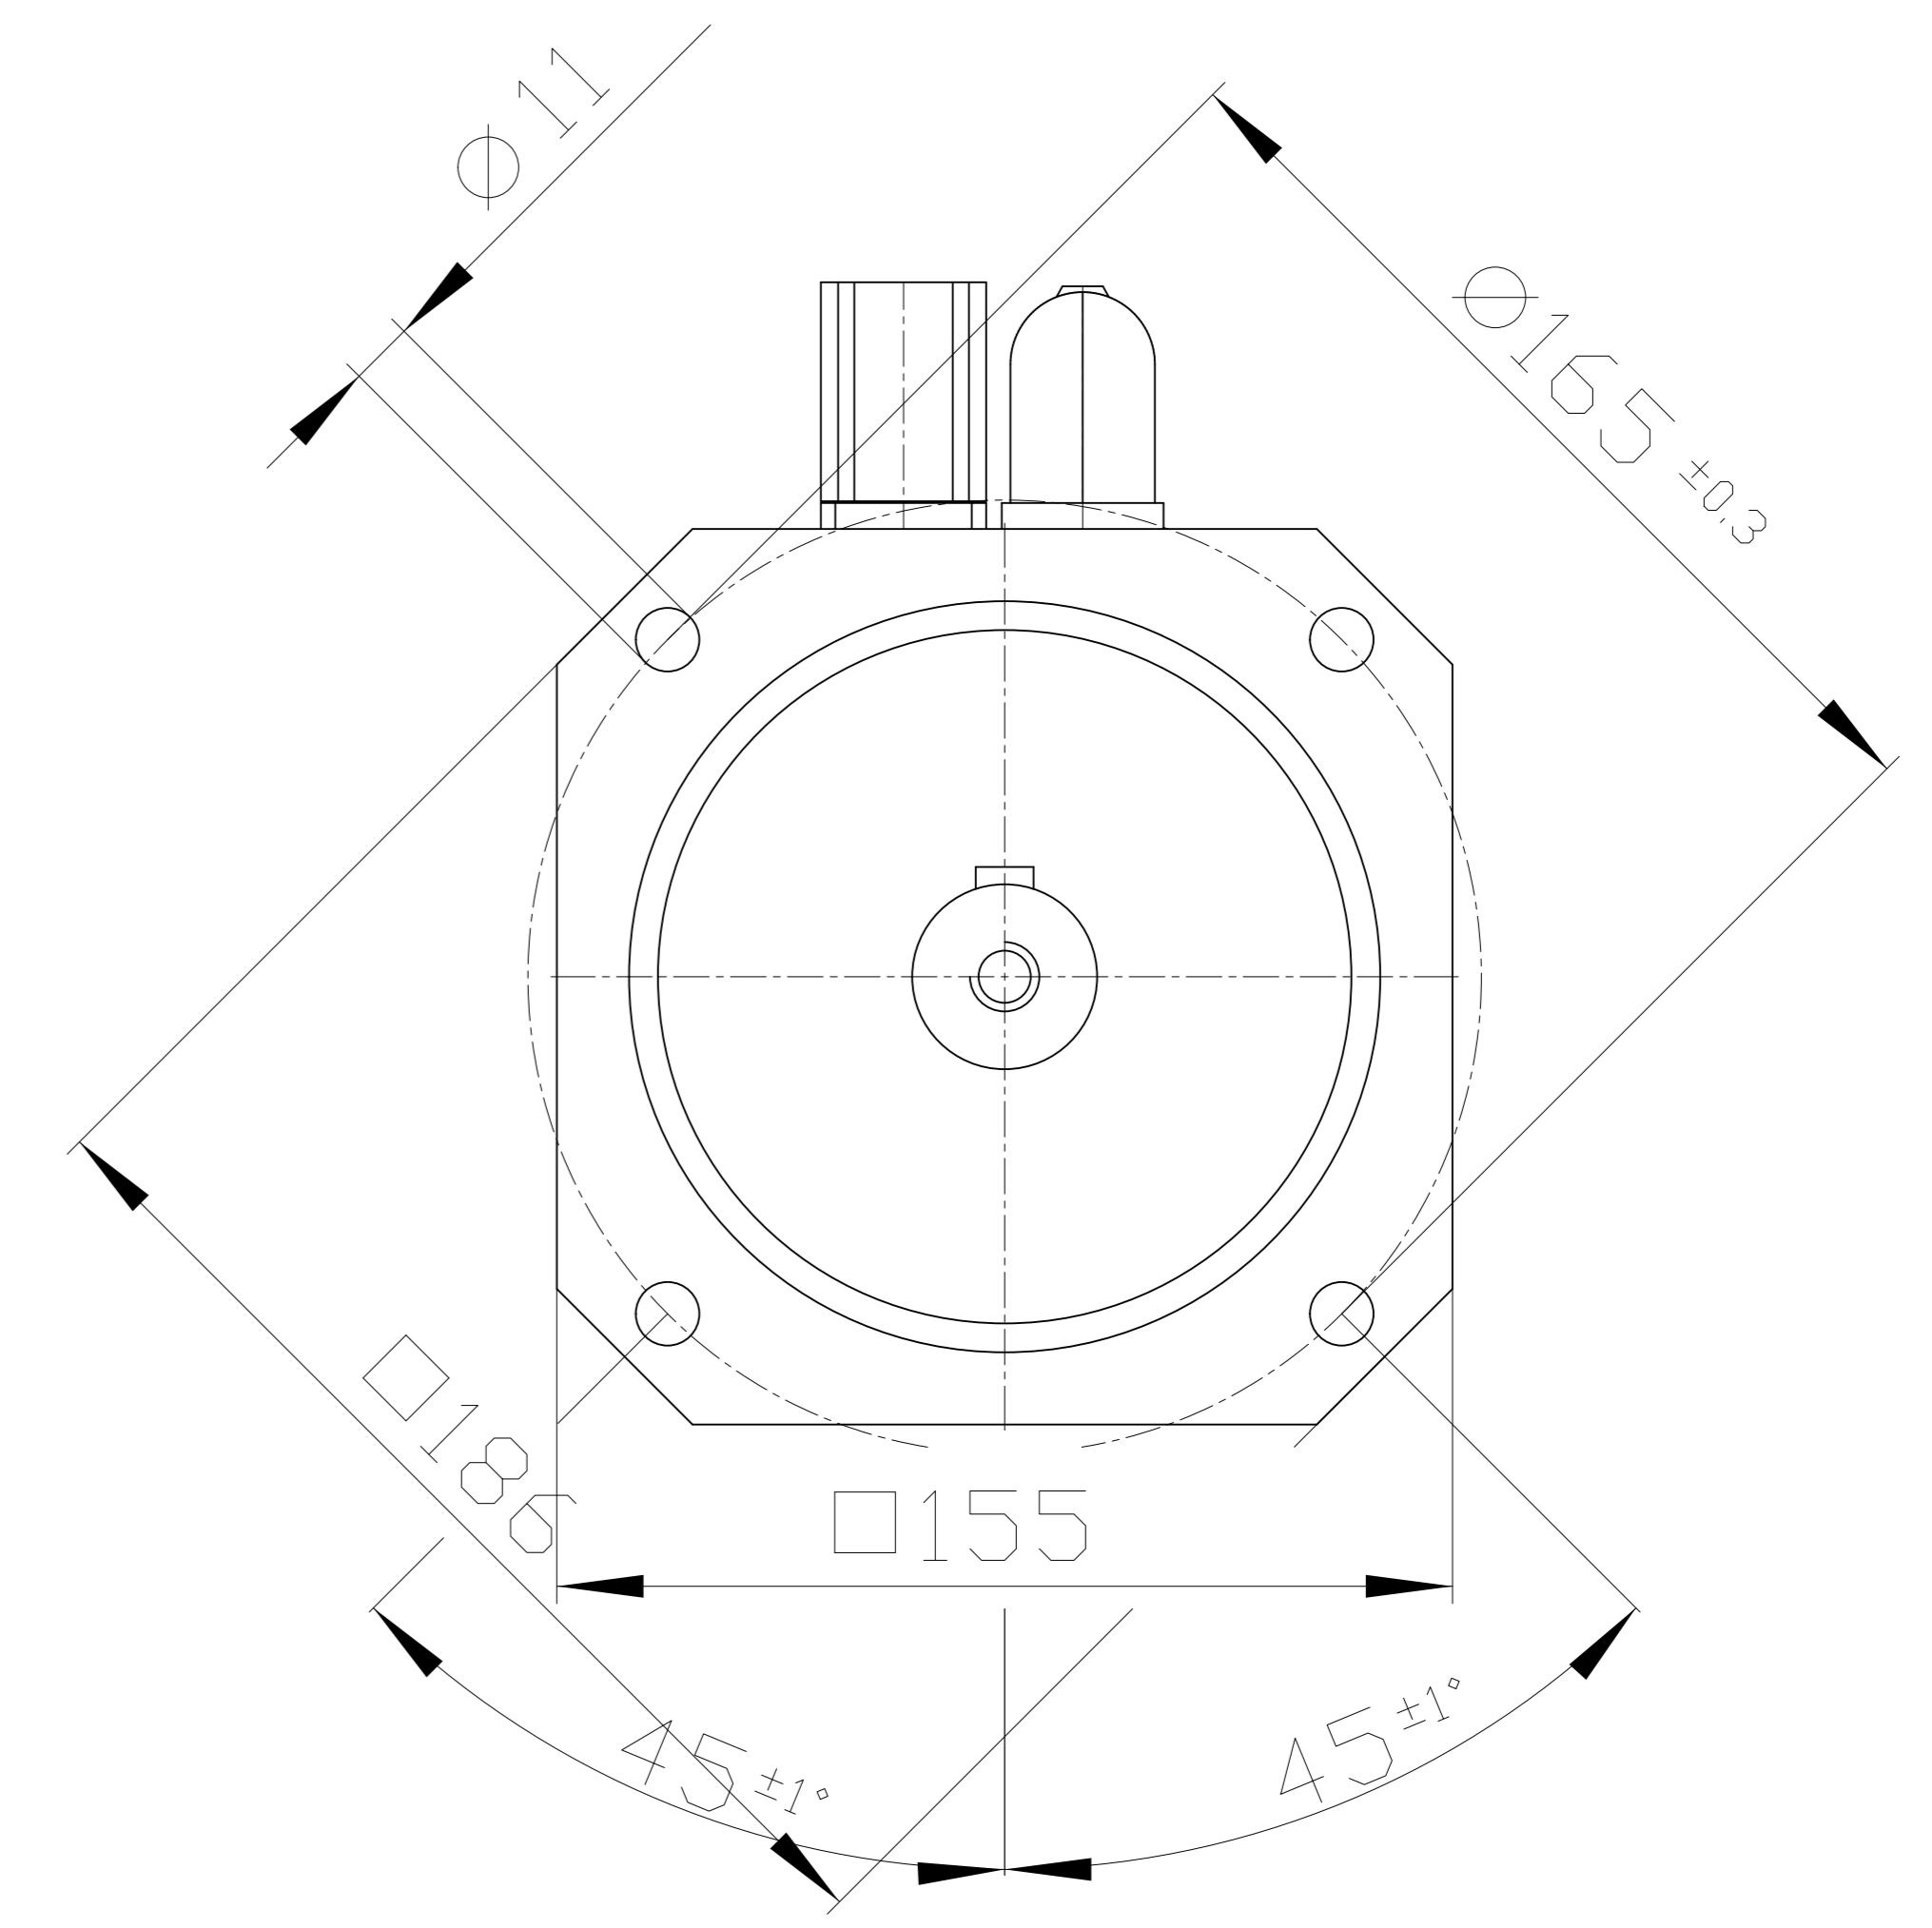

Copyright© Siemens AG 2005
 Cad-drawing; do not make any manual changes

DIN 332-DR M12

Connector size 1 = M23;
 6-pole for power and brake

10-pole RJ45 socket

	?ANGEBOT?	
	?OPTIONEN?	
Unit	mm [in]	1FK7080-5AF71-1DB5
Date	Wed May 22 16:44:54 CEST 2019	
SIEMENS AG		
?GEWICHT?		
		?APPLICATION?