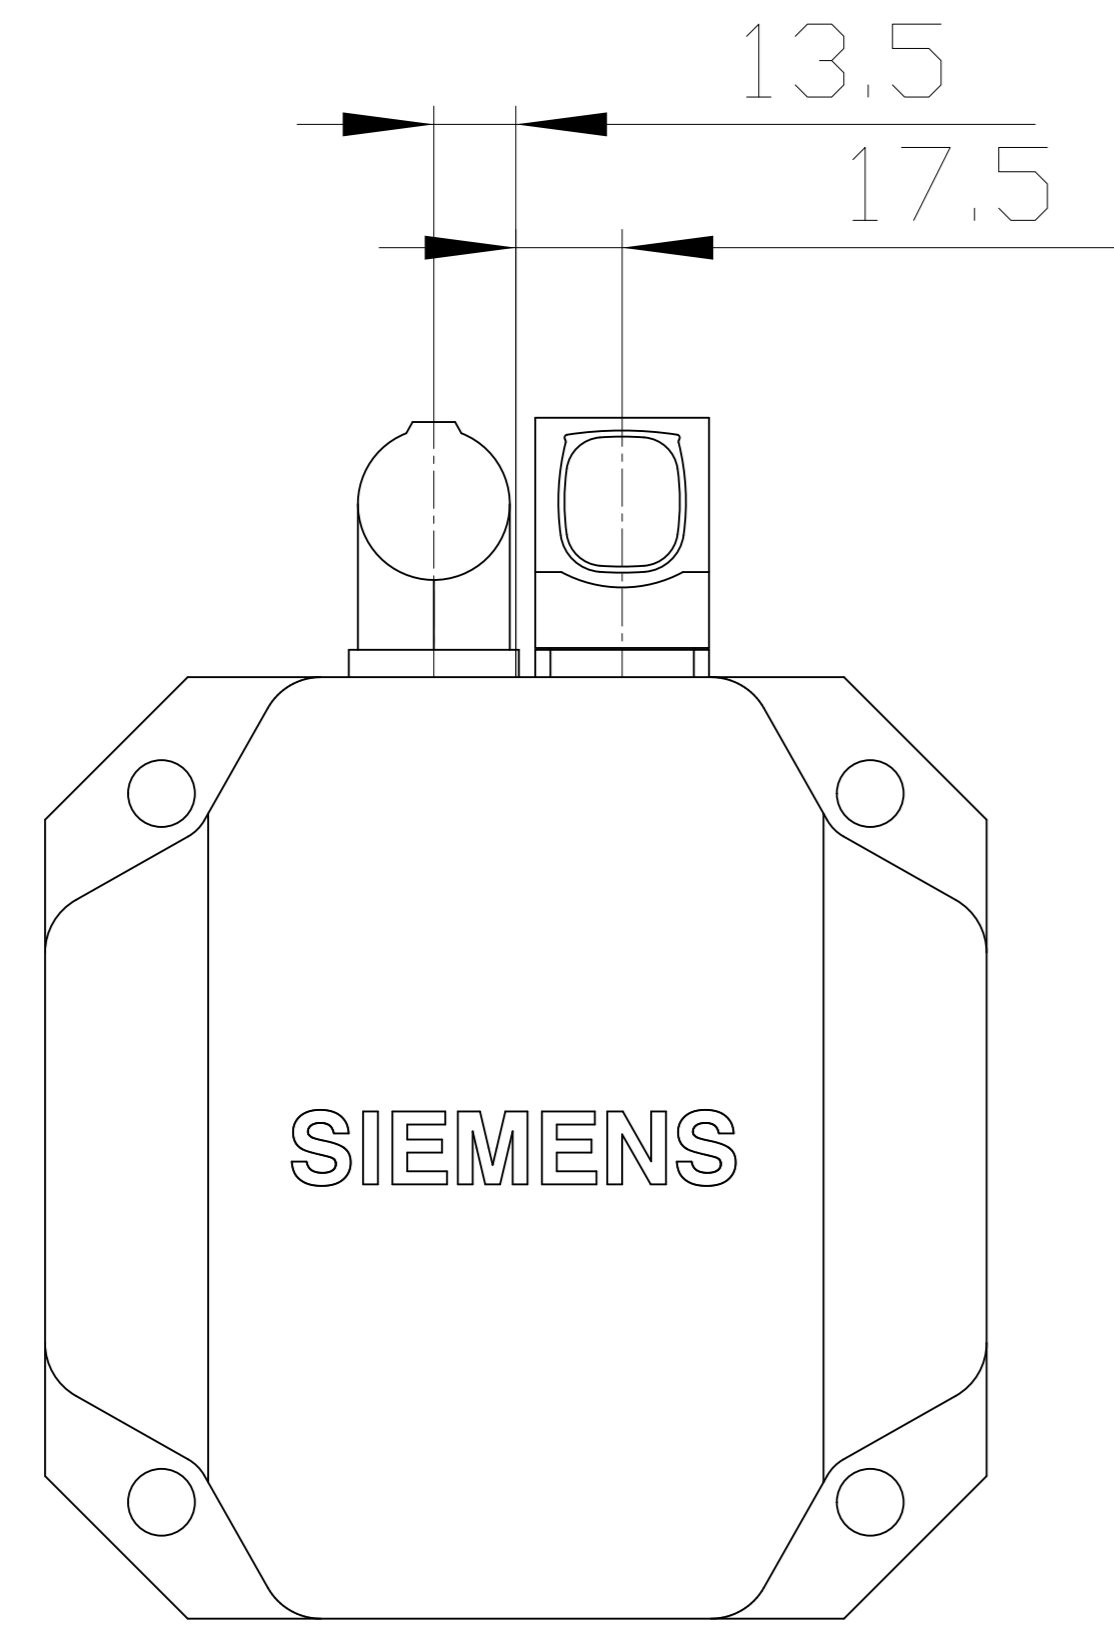

Copyright© Siemens AG 2005
 Cad-drawing; do not make any manual changes

DIN 332-DR M12

Connector size 1 = M23;
 6-pole for power and brake

10-pole RJ45 socket

	?ANGEBOT?	
	?OPTIONEN?	
Unit	mm [in]	1FK7080-5AF71-1DB5
Date	Wed May 22 16:44:54 CEST 2019	
SIEMENS AG		
?GEWICHT?		
		?APPLICATION?