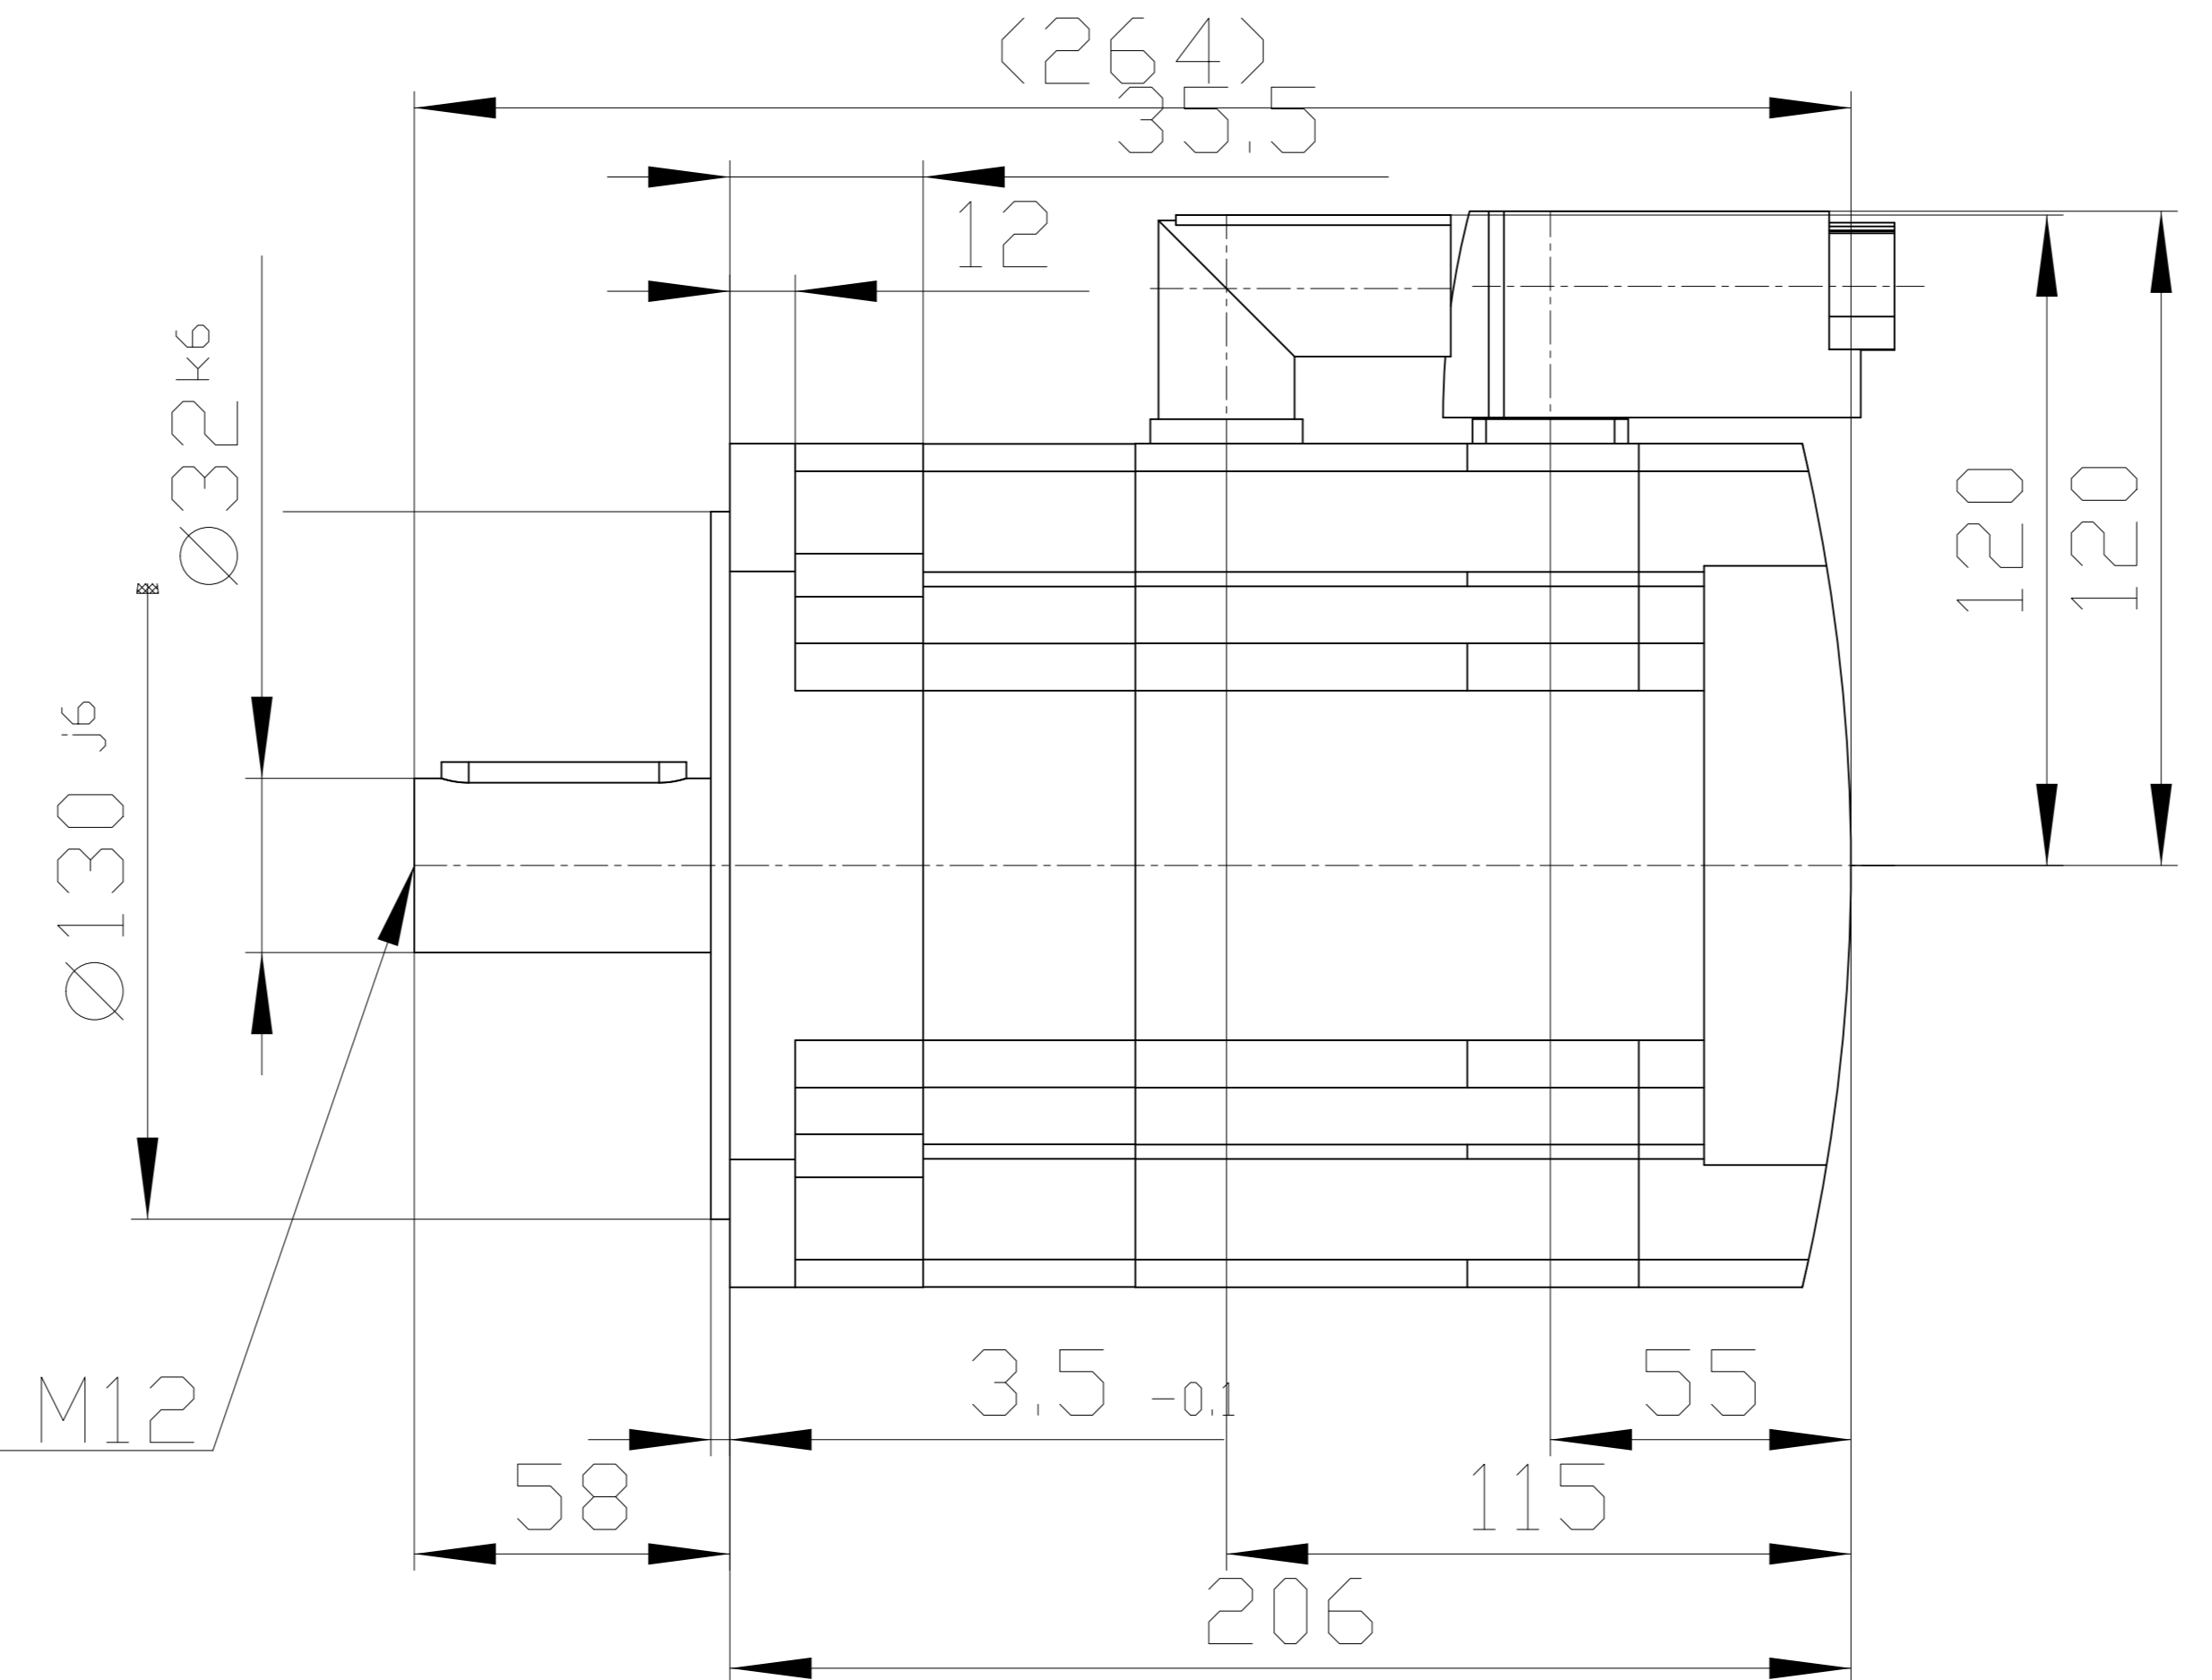

Copyright© Siemens AG 2005
 Cad-drawing; do not make any manual changes

DIN 332-DR M12

Connector size 1 = M23;
 6-pole for power and brake

10-pole RJ45 socket

	?ANGEBOT?	
	?OPTIONEN?	
Unit	mm [in]	1FK7080-5AF71-1DB5
Date	Wed May 22 16:44:54 CEST 2019	
SIEMENS AG		
?GEWICHT?		
		?APPLICATION?