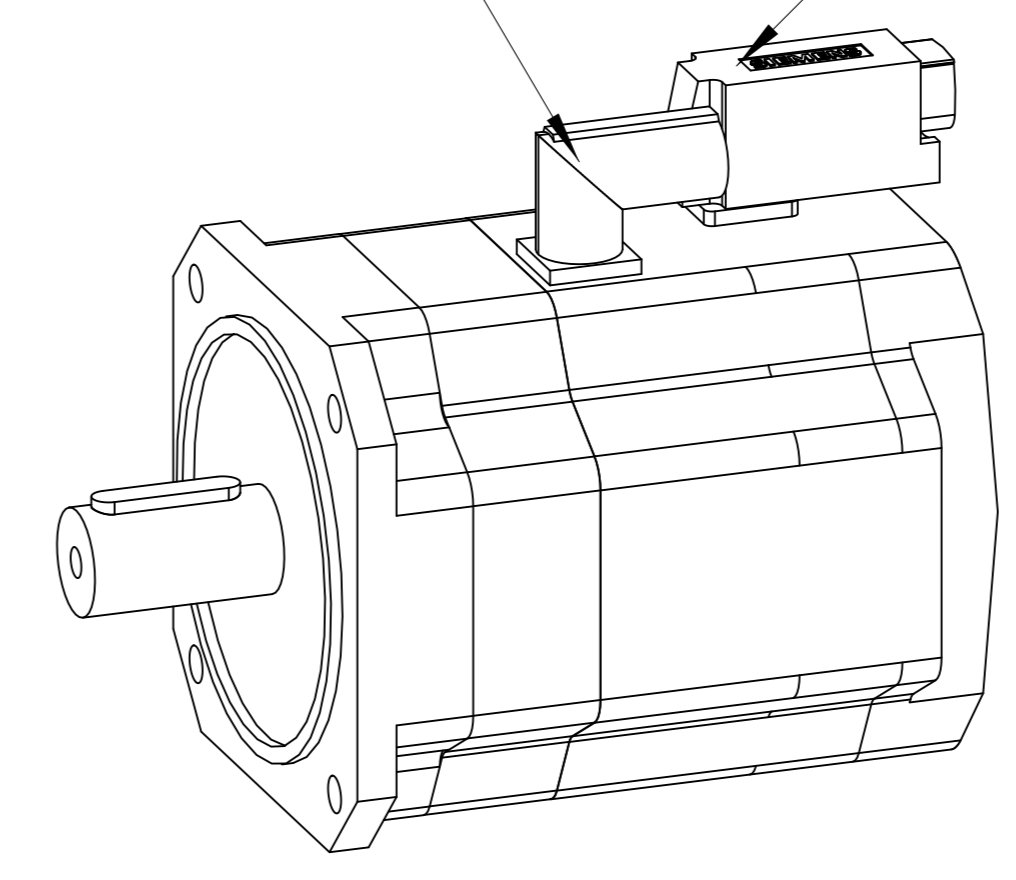

Copyright© Siemens AG 2005
 Cad-drawing; do not make any manual changes

DIN 332-DR M12

Connector size 1 = M23;
 6-pole for power and brake

10-pole RJ45 socket

	?ANGEBOT?	
	?OPTIONEN?	
Unit	mm [in]	1FK7080-5AF71-1DB5
Date	Wed May 22 16:44:54 CEST 2019	
SIEMENS AG		
?GEWICHT?		
		?APPLICATION?