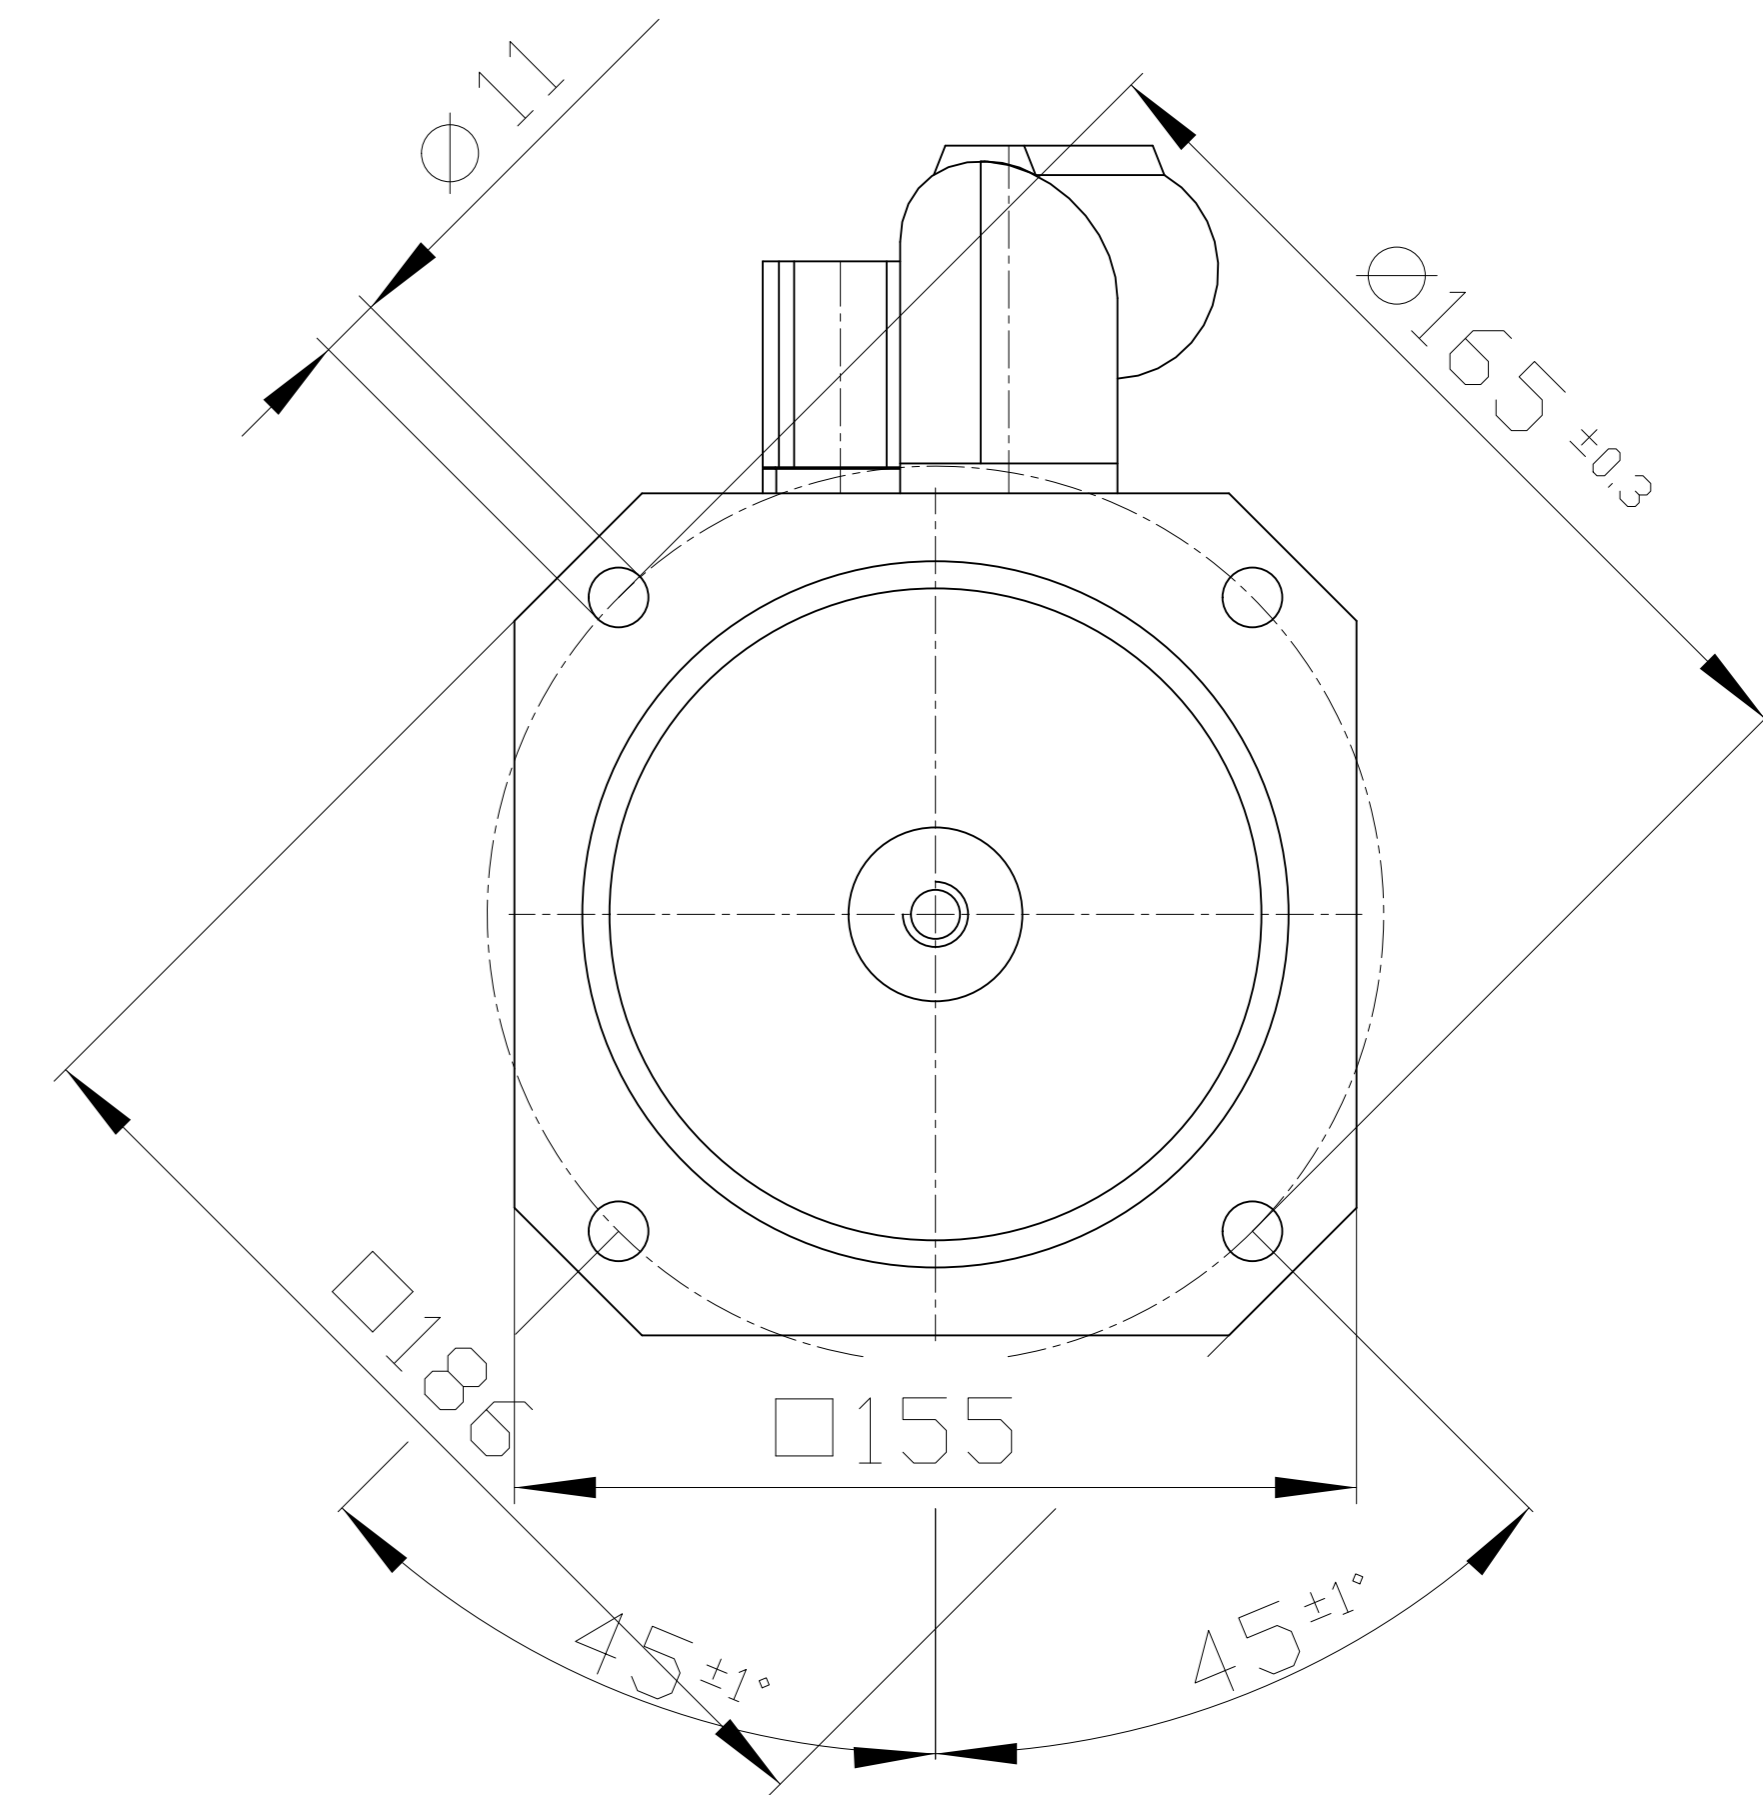

Copyright© Siemens AG 2005
 Cad-drawing: do not make any manual changes

DIN 332-DR M12

Connector size 1.5 = M40;
 6-pole for power and brake

10-pole RJ45 socket

	?ANGEBOT?	
	?OPTIONEN?	
Unit	mm [in]	1FK7085-7AF71-1FH0
Date	Tue May 14 17:17:05 CEST 2019	
SIEMENS AG		
?GEWICHT?		
		?APPLICATION?