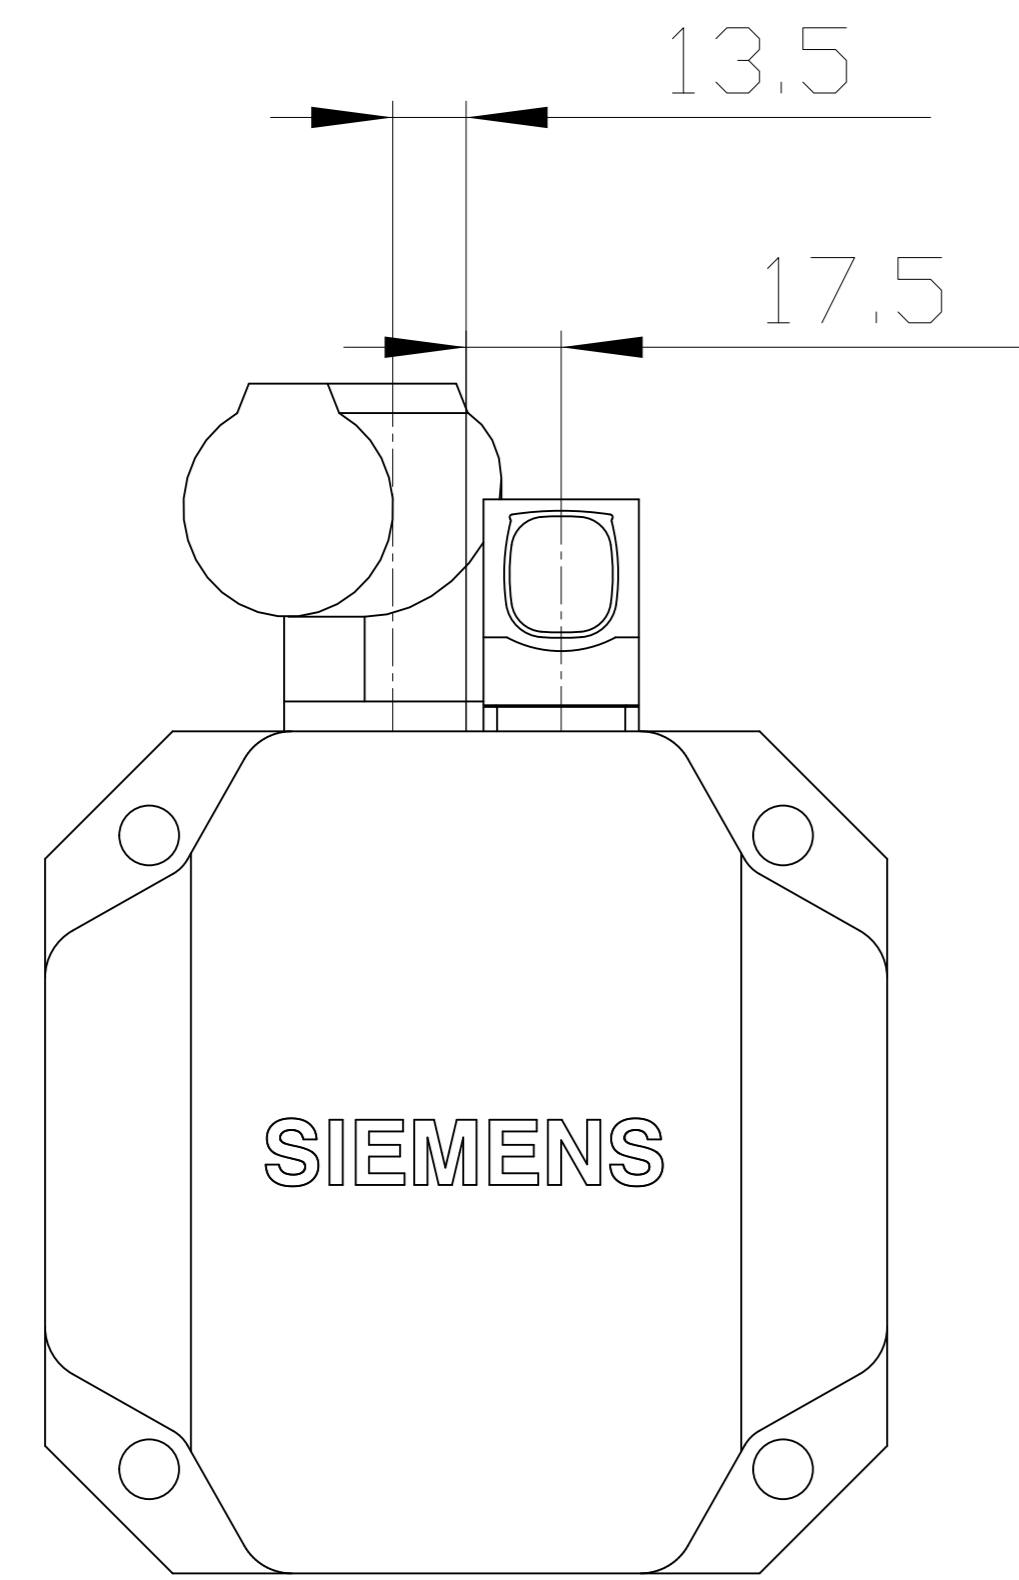

Copyright© Siemens AG 2005
 Cad-drawing: do not make any manual changes

DIN 332-DR M12

Connector size 1.5 = M40;
 6-pole for power and brake

10-pole RJ45 socket

	?ANGEBOT?	
	?OPTIONEN?	
Unit	mm [in]	1FK7085-7AF71-1FH0
Date	Tue May 14 17:17:05 CEST 2019	
SIEMENS AG		
?GEWICHT?		
		?APPLICATION?