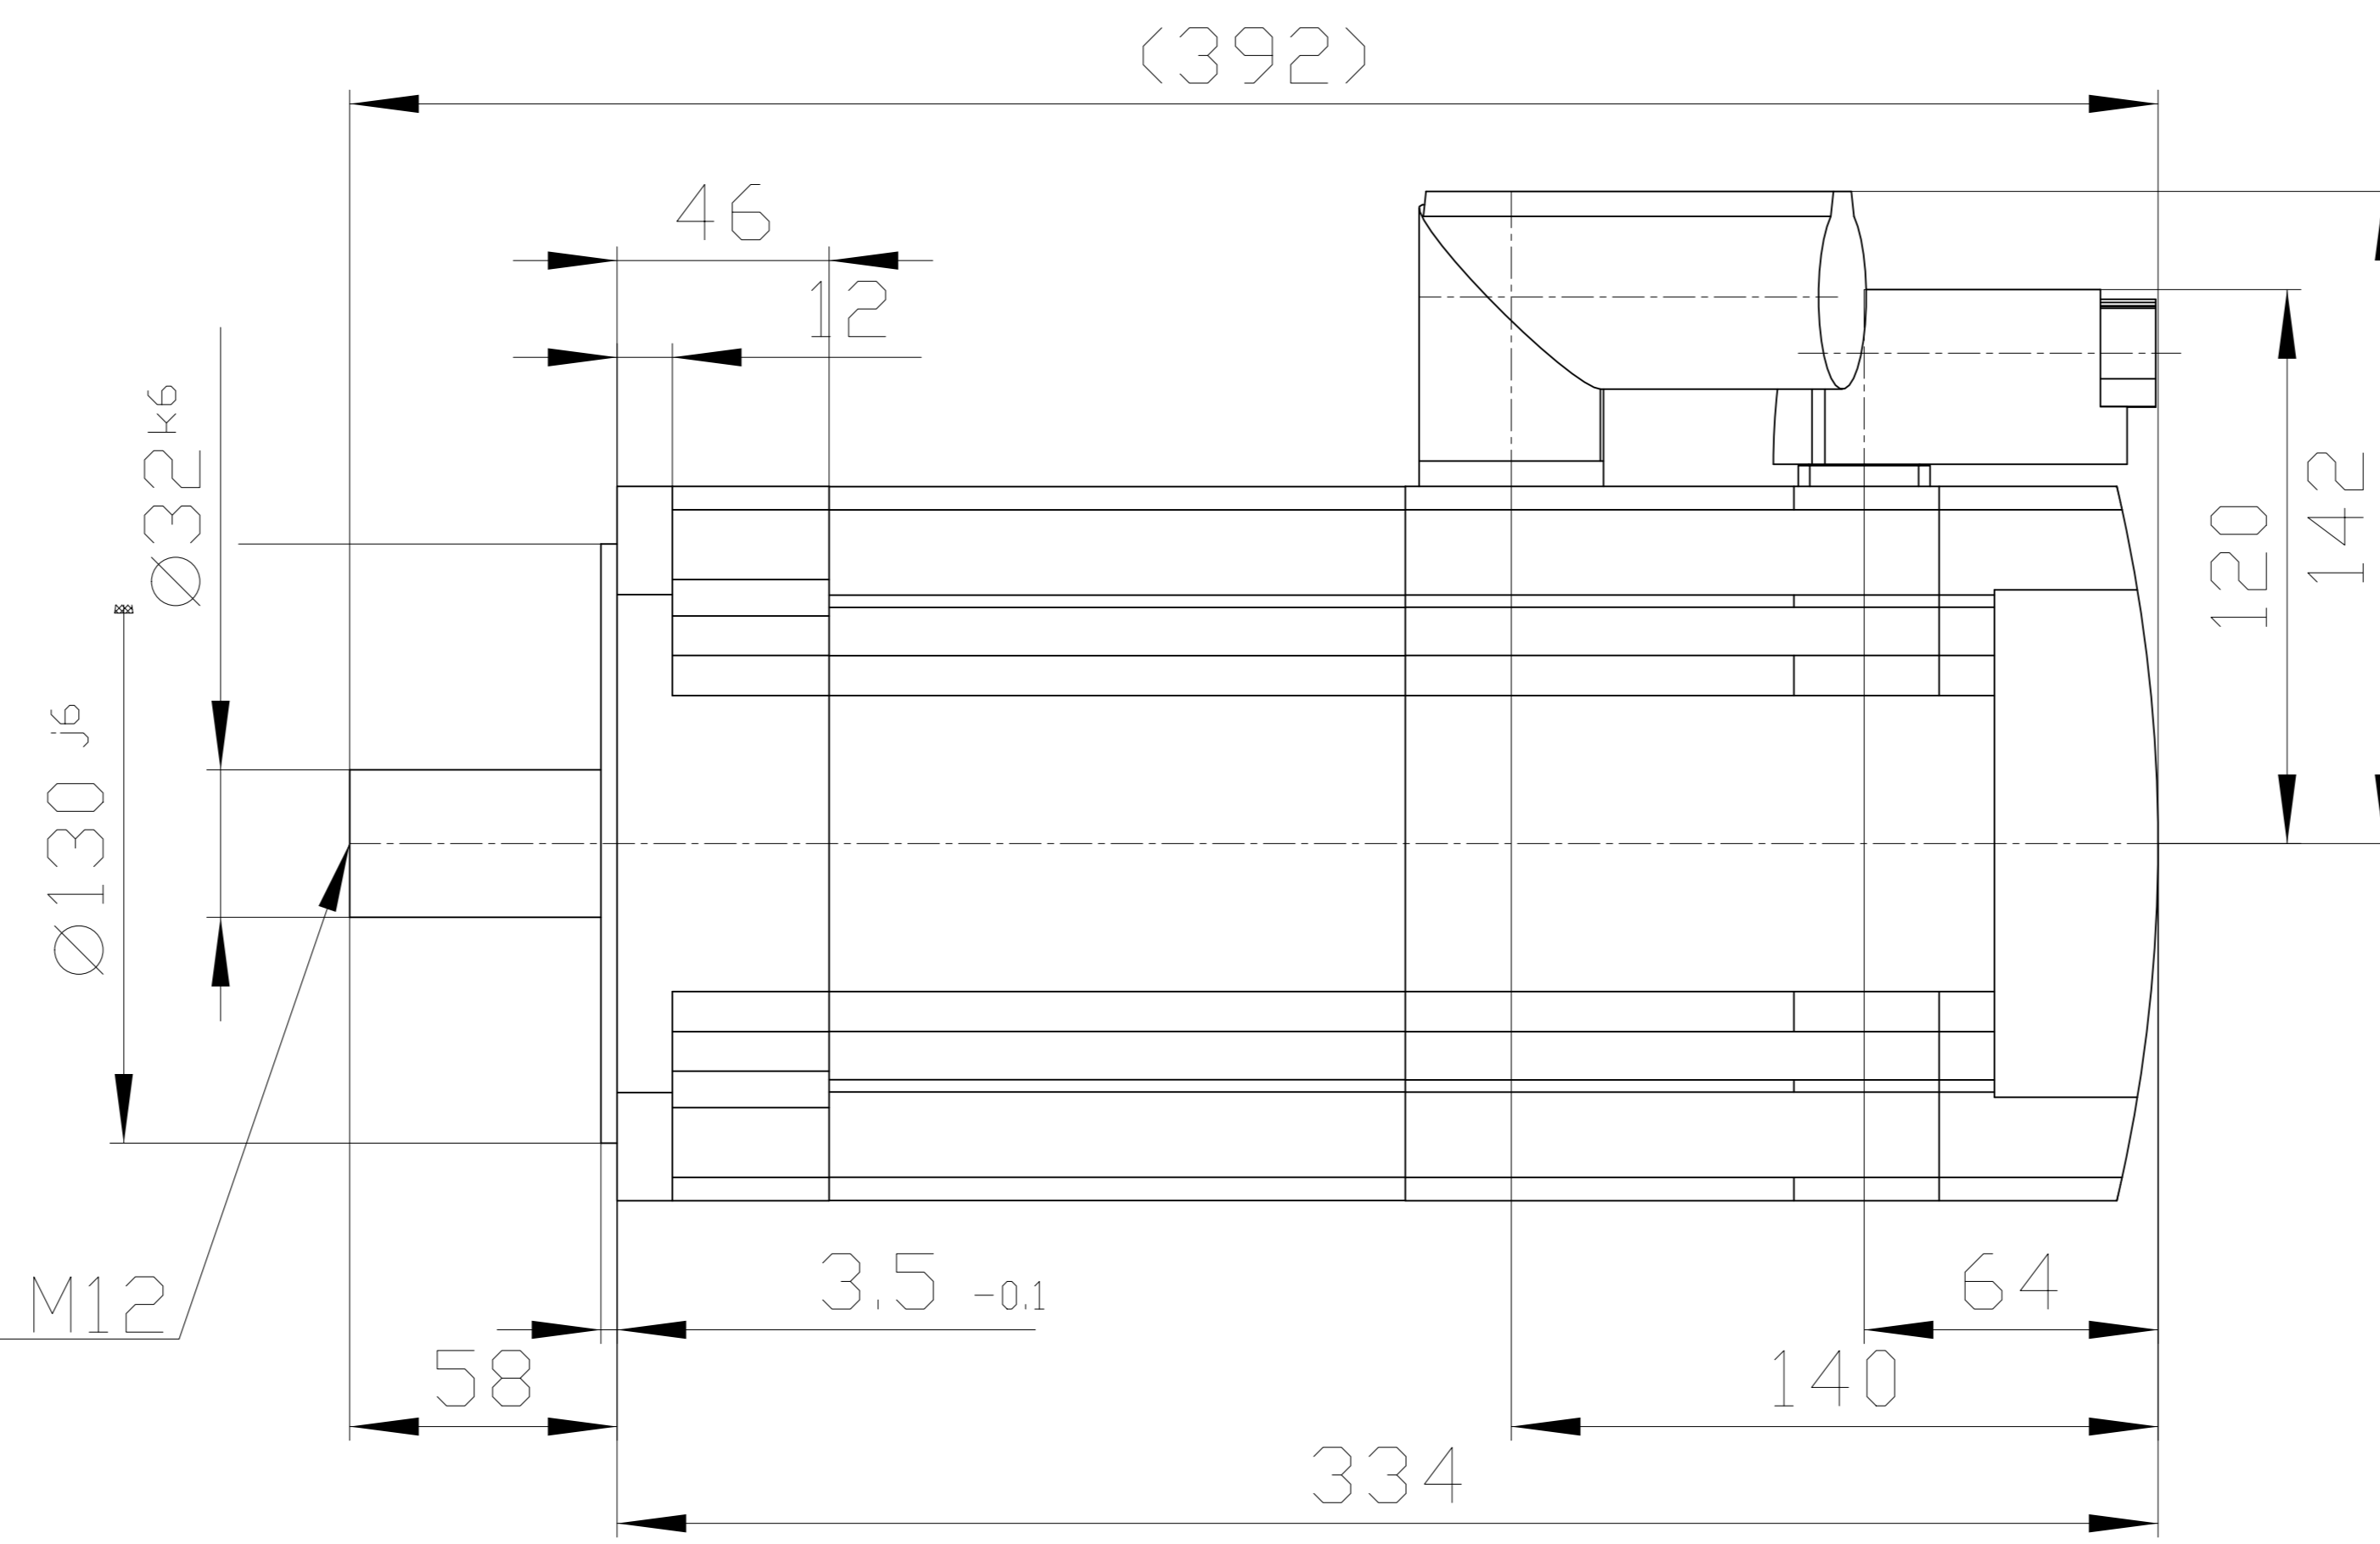

Copyright© Siemens AG 2005
 Cad-drawing: do not make any manual changes

DIN 332-DR M12

Connector size 1.5 = M40;
 6-pole for power and brake

10-pole RJ45 socket

	?ANGEBOT?	
	?OPTIONEN?	
Unit	mm [in]	1FK7085-7AF71-1FH0
Date	Tue May 14 17:17:05 CEST 2019	
SIEMENS AG		
?GEWICHT?		
		?APPLICATION?