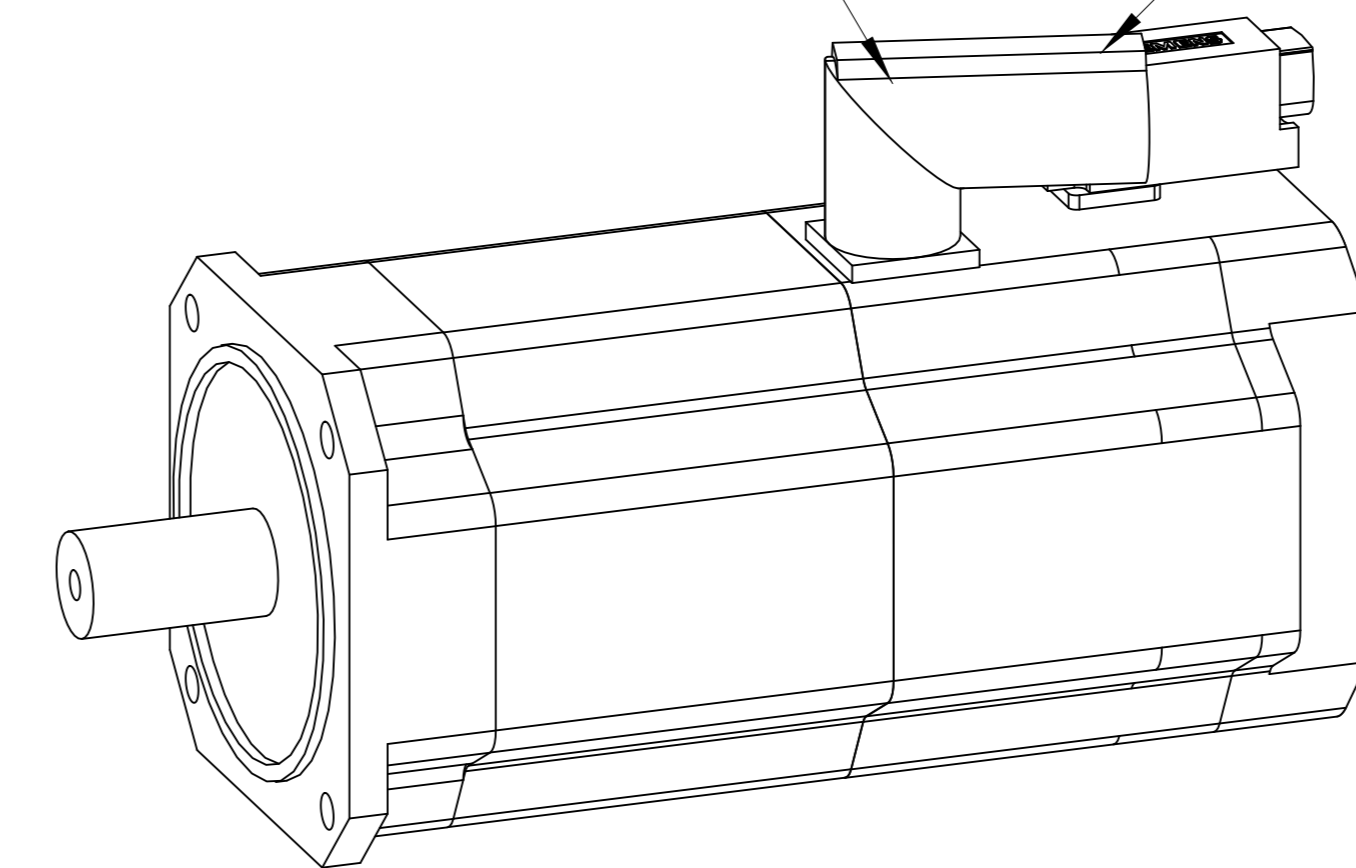

Copyright© Siemens AG 2005
 Cad-drawing: do not make any manual changes

DIN 332-DR M12

Connector size 1.5 = M40;
 6-pole for power and brake

10-pole RJ45 socket

	?ANGEBOT?	
	?OPTIONEN?	
Unit	mm [in]	1FK7085-7AF71-1FH0
Date	Tue May 14 17:17:05 CEST 2019	
SIEMENS AG		
?GEWICHT?		
		?APPLICATION?