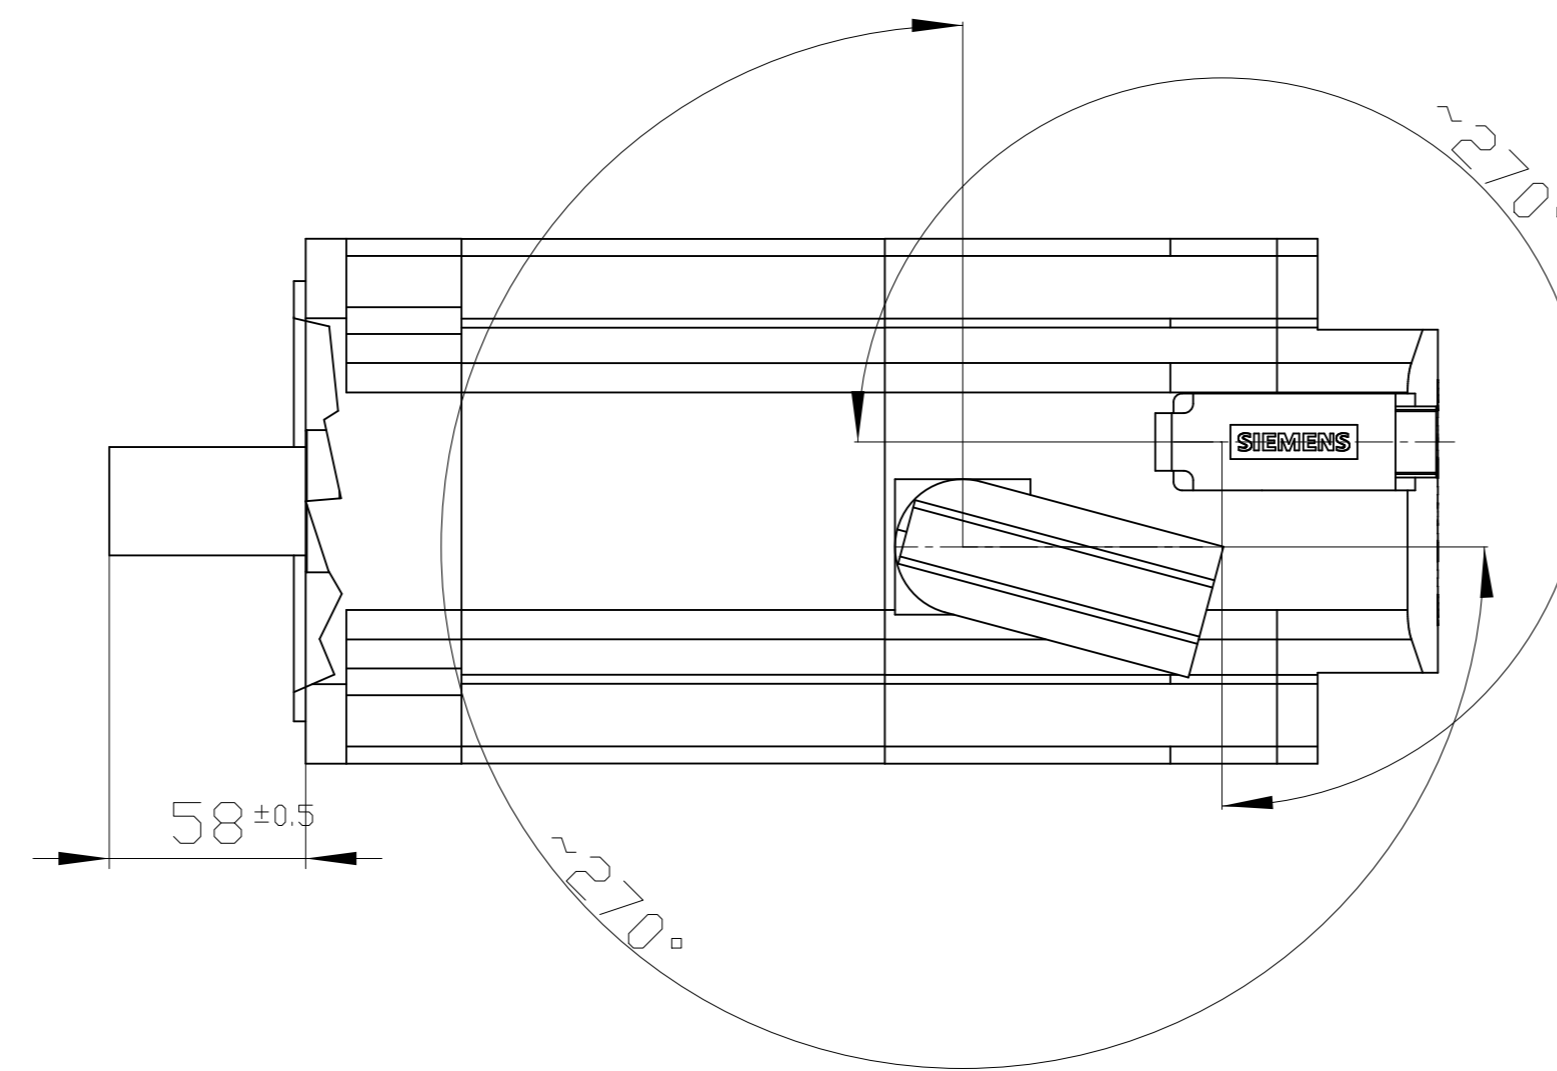

Copyright© Siemens AG 2005
 Cad-drawing: do not make any manual changes

DIN 332-DR M12

Connector size 1.5 = M40;
 6-pole for power and brake

10-pole RJ45 socket

	?ANGEBOT?	
	?OPTIONEN?	
Unit	mm [in]	1FK7085-7AF71-1FH0
Date	Tue May 14 17:17:05 CEST 2019	
SIEMENS AG		
?GEWICHT?		
		?APPLICATION?