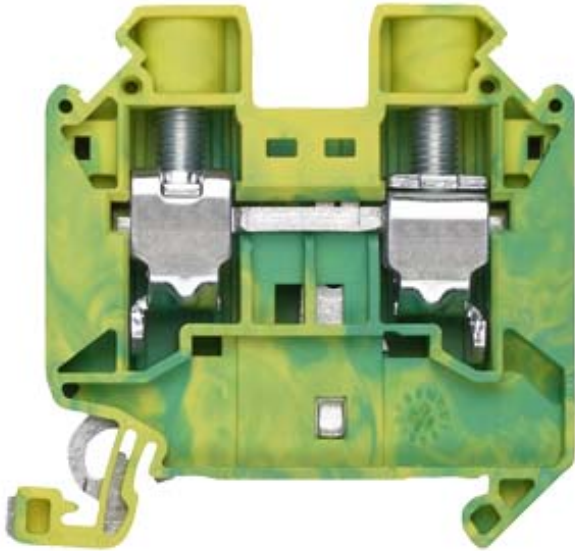

Through-type PE terminal with screw terminal Terminal width 12.0 mm Color green-yellow Cross-section: 16 mm²

Model	
Product brand name	ALPHA
Product designation	ALPHA FIX terminal blocks
Design of terminal / Terminal levels internally linked	No
General technical data	
Terminal contact spacing	12 mm
Protection class	
Combustibility class acc. to UL 94	V0
Appearance	
Color	green-yellow
Product details	
Product component / required / connection plate	Yes
Number	
Number of terminal levels	1
Number of terminal points / per terminal level	2
Connections	

Wire stripping length	14 mm
Connectable conductor cross-section / finely stranded	
<ul style="list-style-type: none"> • with core end processing / minimum • with core end processing / maximum 	1.5 mm ² 16 mm ²
Type of electrical connection	
<ul style="list-style-type: none"> • 1 • 2 	screw-type terminal screw-type terminal
Position / of the terminal	lateral

Mechanical Design

Height / with lowest-profile installation	55 mm
Length	55.3 mm
Mounting type	DIN rail 35 mm
Net weight	47 g
Material / of the insulating body	Thermoplast

Environmental conditions

Ambient temperature / during operation	
<ul style="list-style-type: none"> • minimum • maximum 	-25 °C 55 °C