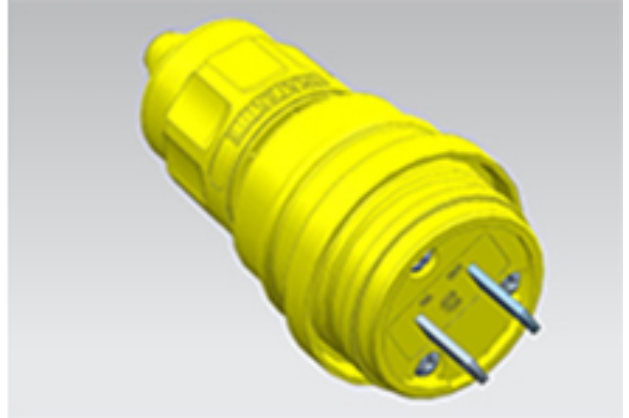

Part Number : [1301460012](#)

Product Description : Super-Safeway Rubber Hand Lamp with 300W, Open End Guard, with Receptacle

Series Number : 130102

Status : Active

Product Category : Lamps and Lights

Engineering Number : 111U

Multiple Part Product Compliance Statements

- Eu RoHS
- REACH SVHC
- Low-Halogen

Multiple Part Industry Compliance Documents

- IPC 1752A Class C
- IPC 1752A Class D
- Molex Product Compliance Declaration
- IEC-62474
- chemSHERPA (xml)

EU RoHS Certificate of Compliance

Part Details

General

| | |
|--------------------|---|
| Status | Active |
| Category | Lamps and Lights |
| Series | 130102 |
| Description | Super-Safeway Rubber Hand Lamp with 300W, Open End Guard, with Receptacle |
| NEMA Configuration | N/A |
| Product Family | Hand Lamps |
| Product Name | Super-Safeway |
| Type | Hand Lamps |
| UPC | 78678860540 |

Physical

| | |
|-------------------------|----------------------------|
| Bulb Type | Incandescent |
| Cord Length - Primary | N/A |
| Cord Length - Secondary | N/A |
| Depth | 190.50mm (7.500") |
| Duty | Industrial |
| Guard Included | Yes |
| Guard Type | Open End |
| Height | 371.35mm (14.620") |
| Lamp Type | A23 |
| Length | N/A |
| Material - Guard | #8 Gauge Zinc-plated Steel |
| Mounting Style | Hand Held |
| Outlet | Side |