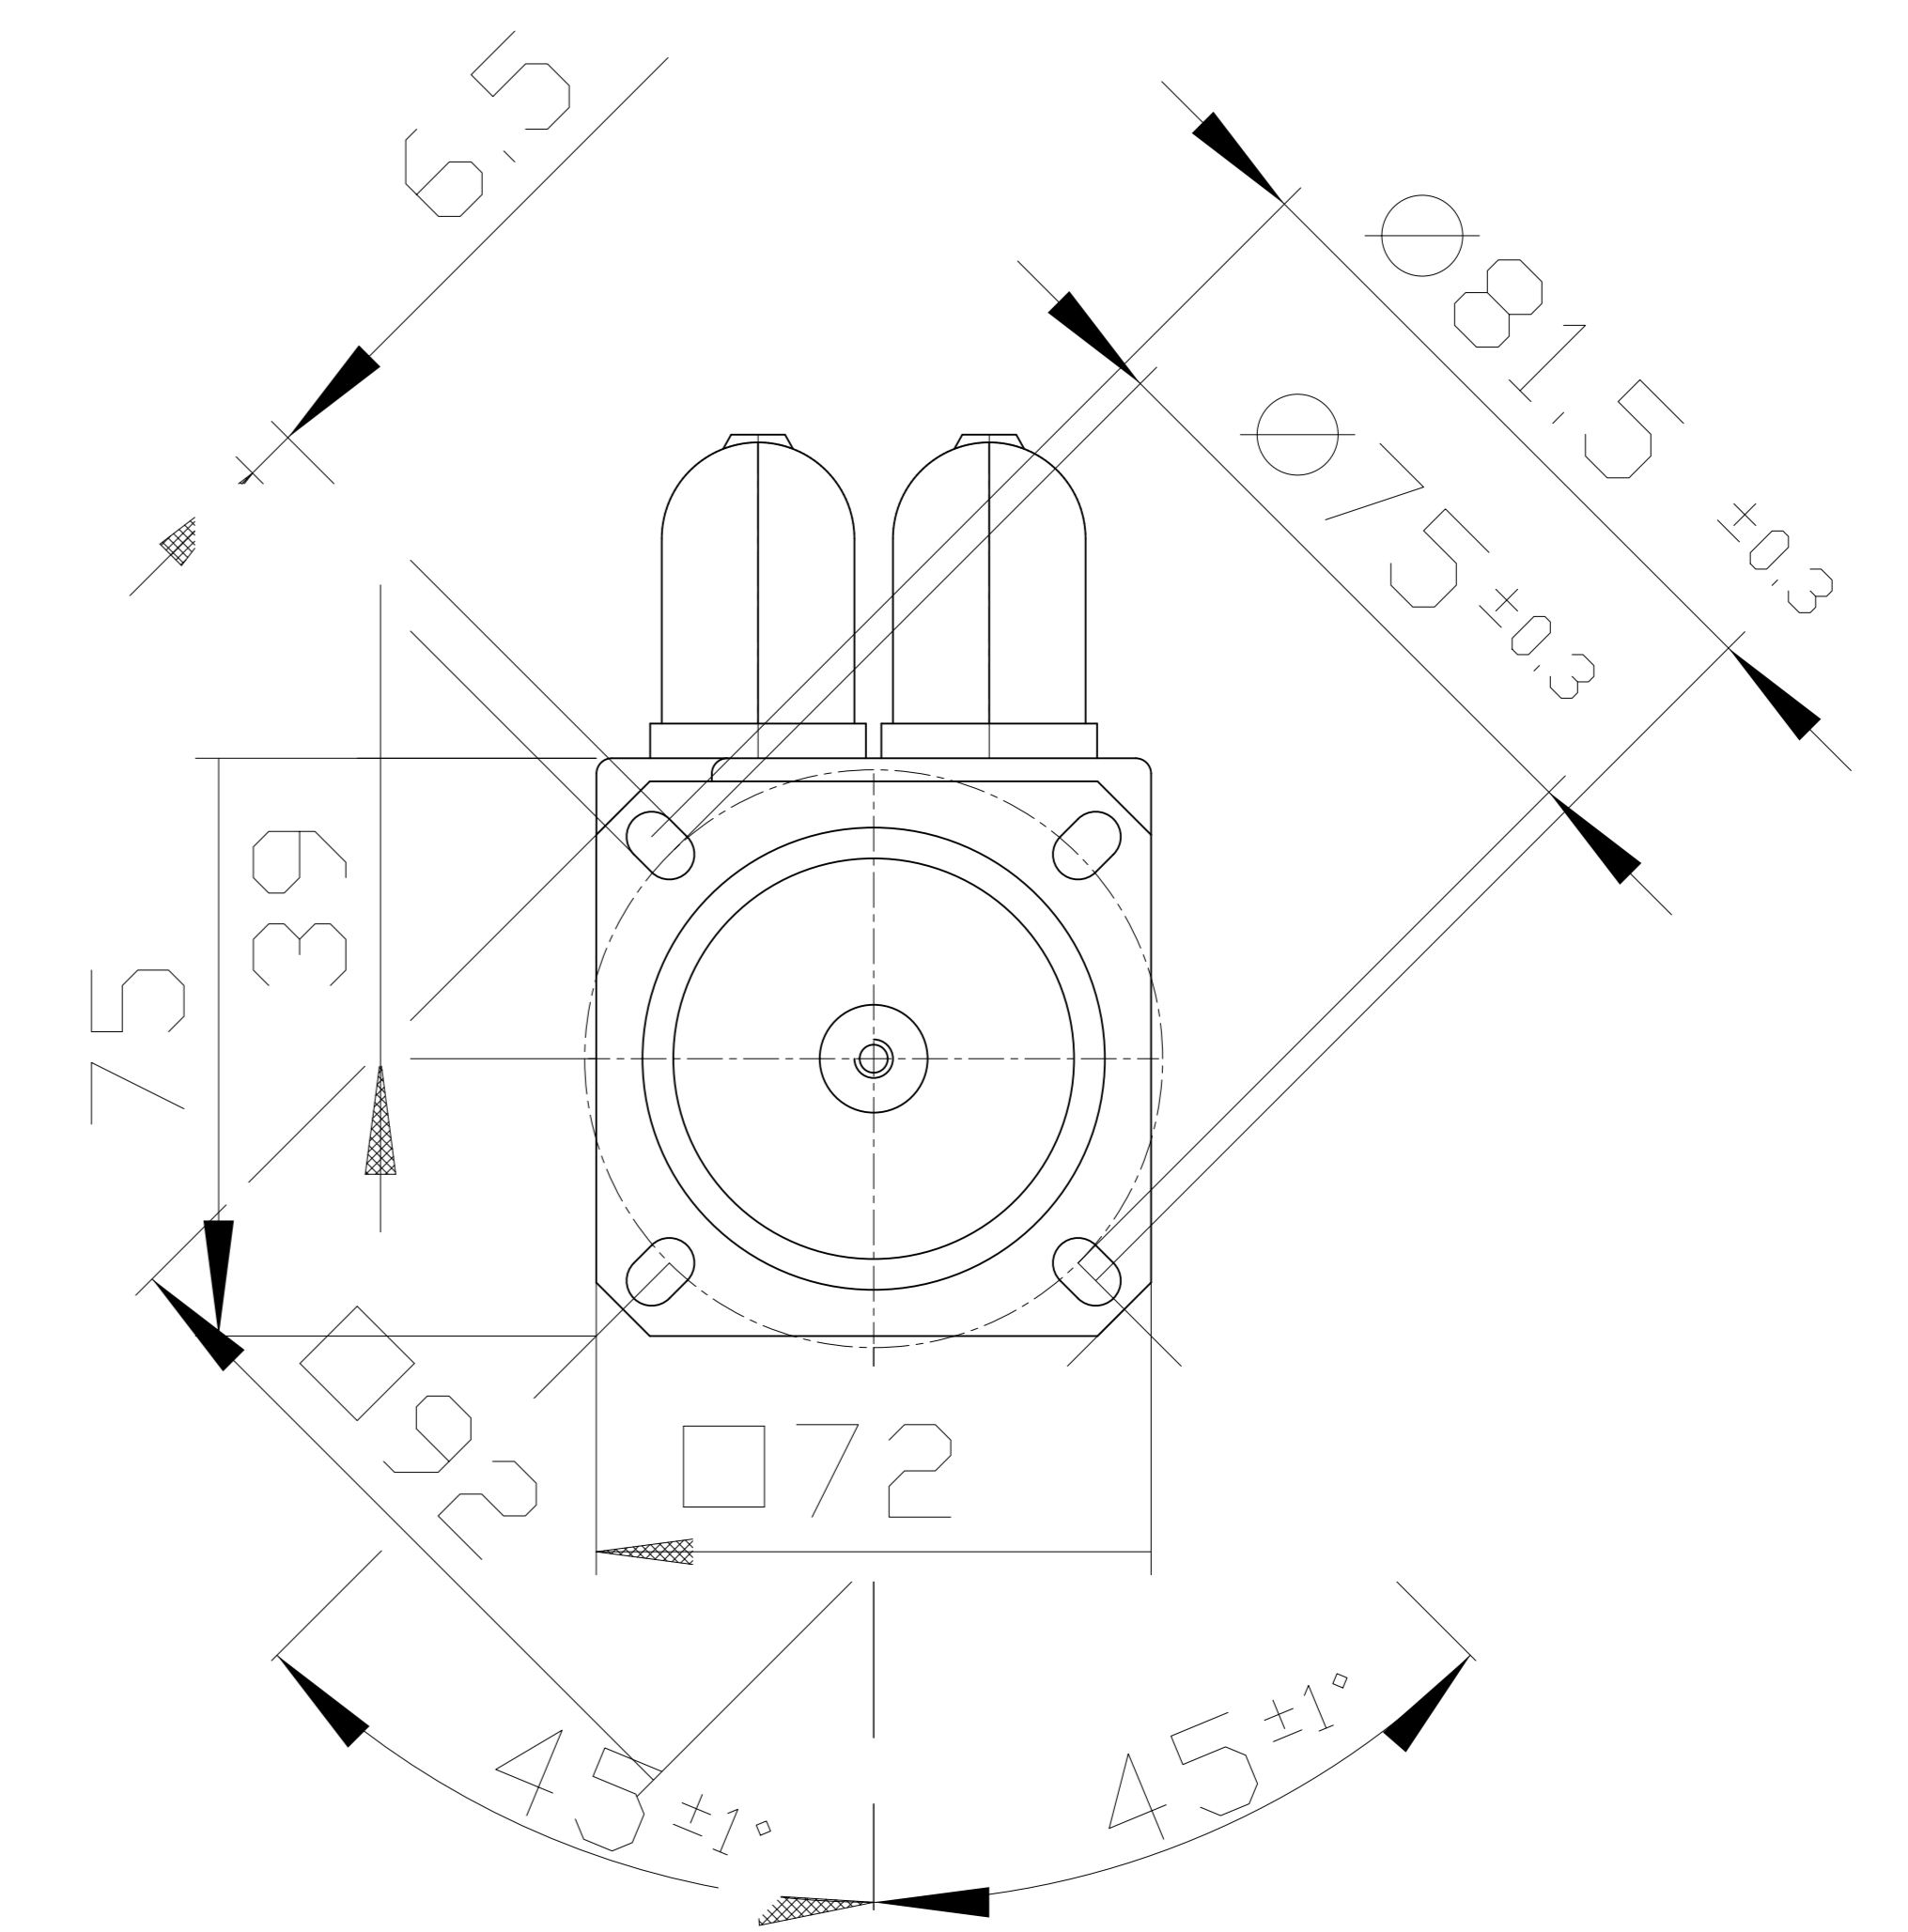

Copyright© Siemens AG 2005
 Cad-drawing; do not make any manual changes

DIN 332-DR M5

Connector size 1 = M23;
 6-pole for power and brake

10-pole RJ45 socket

	?ANGEBOT?	
	?OPTIONEN?	
Unit	mm [in]	1FK7032-5AF21-1JG5
Date	Thu May 16 15:09:02 CEST 2019	
SIEMENS AG		
?GEWICHT?		
		?APPLICATION?