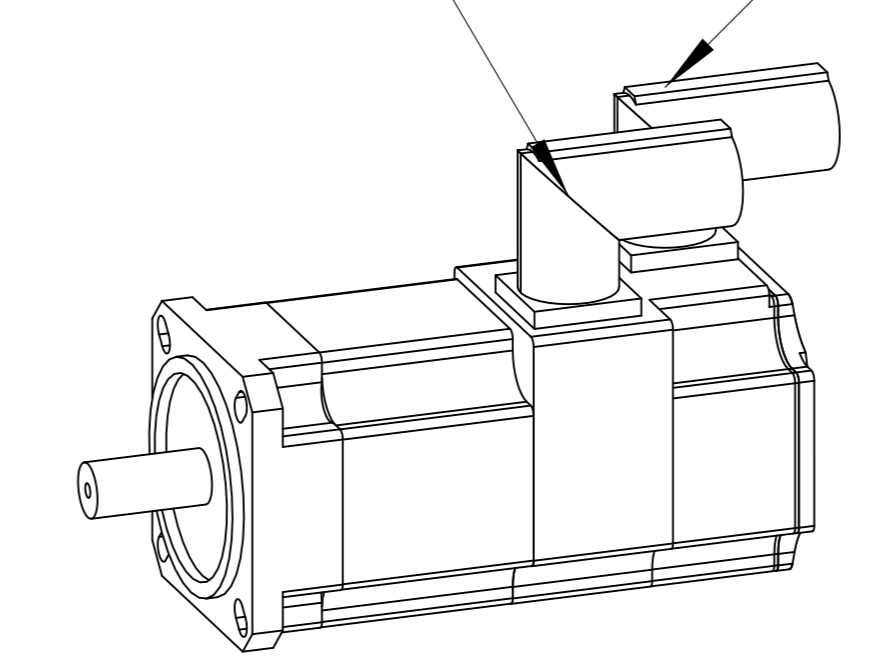

Copyright© Siemens AG 2005
 Cad-drawing; do not make any manual changes

DIN 332-DR M5

Connector size 1 = M23;
 6-pole for power and brake

10-pole RJ45 socket

	?ANGEBOT?	
	?OPTIONEN?	
Unit	mm [in]	1FK7032-5AF21-1JG5
Date	Thu May 16 15:09:02 CEST 2019	
SIEMENS AG		
?GEWICHT?		
		?APPLICATION?