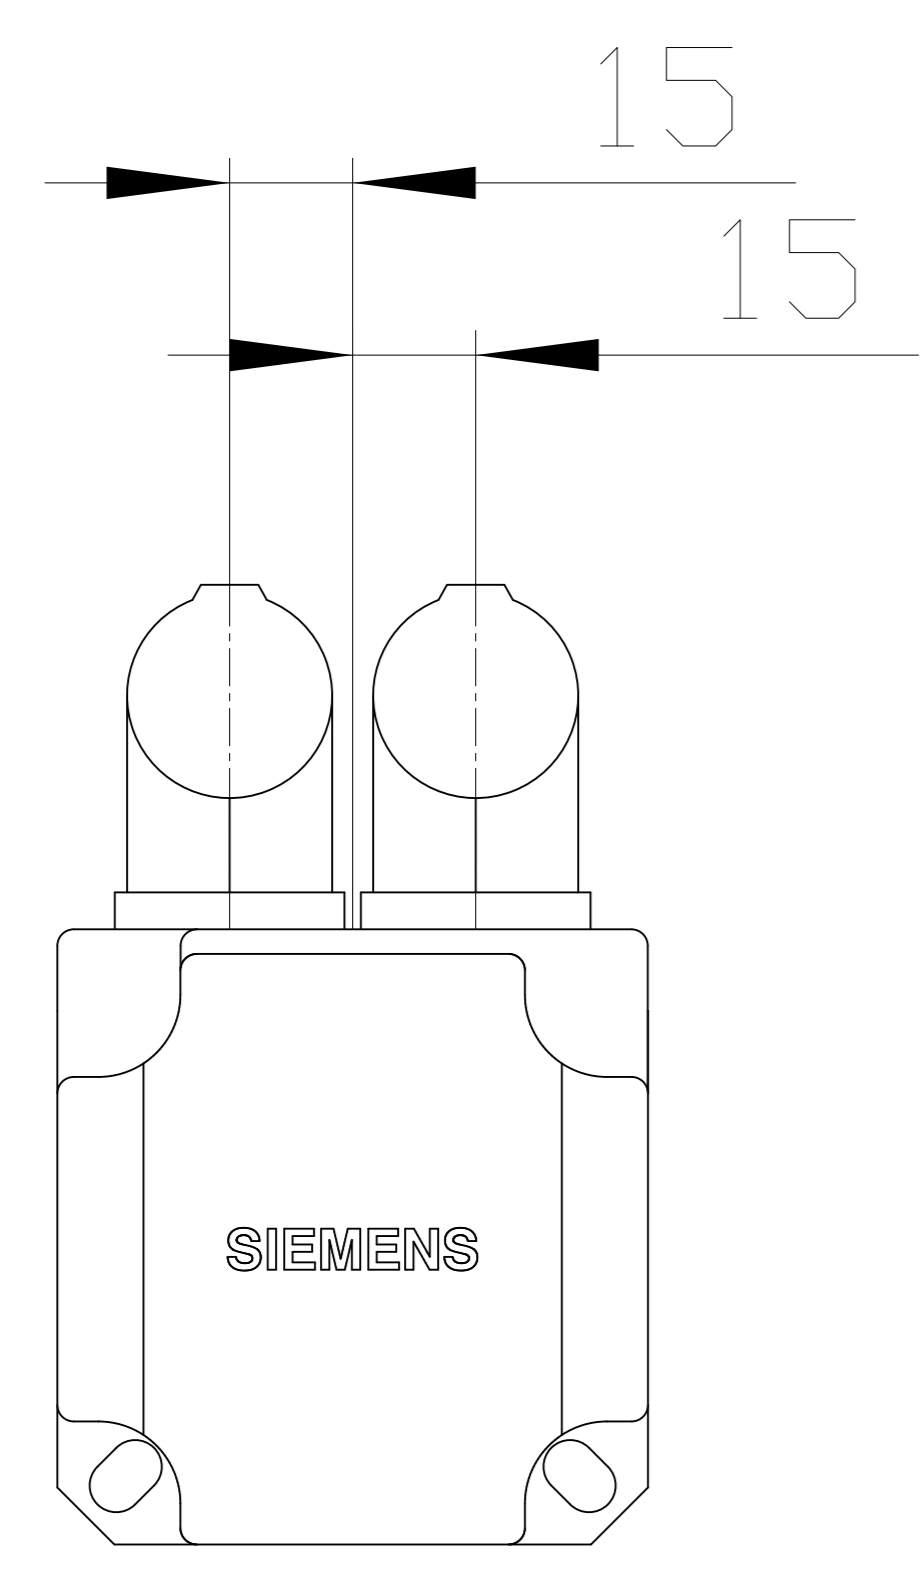

Copyright© Siemens AG 2005
 Cad-drawing; do not make any manual changes

DIN 332-DR M5

Connector size 1 = M23;
 6-pole for power and brake

10-pole RJ45 socket

	?ANGEBOT?	
	?OPTIONEN?	
Unit	mm [in]	1FK7032-5AF21-1JG5
Date	Thu May 16 15:09:02 CEST 2019	
SIEMENS AG		
?GEWICHT?		
		?APPLICATION?