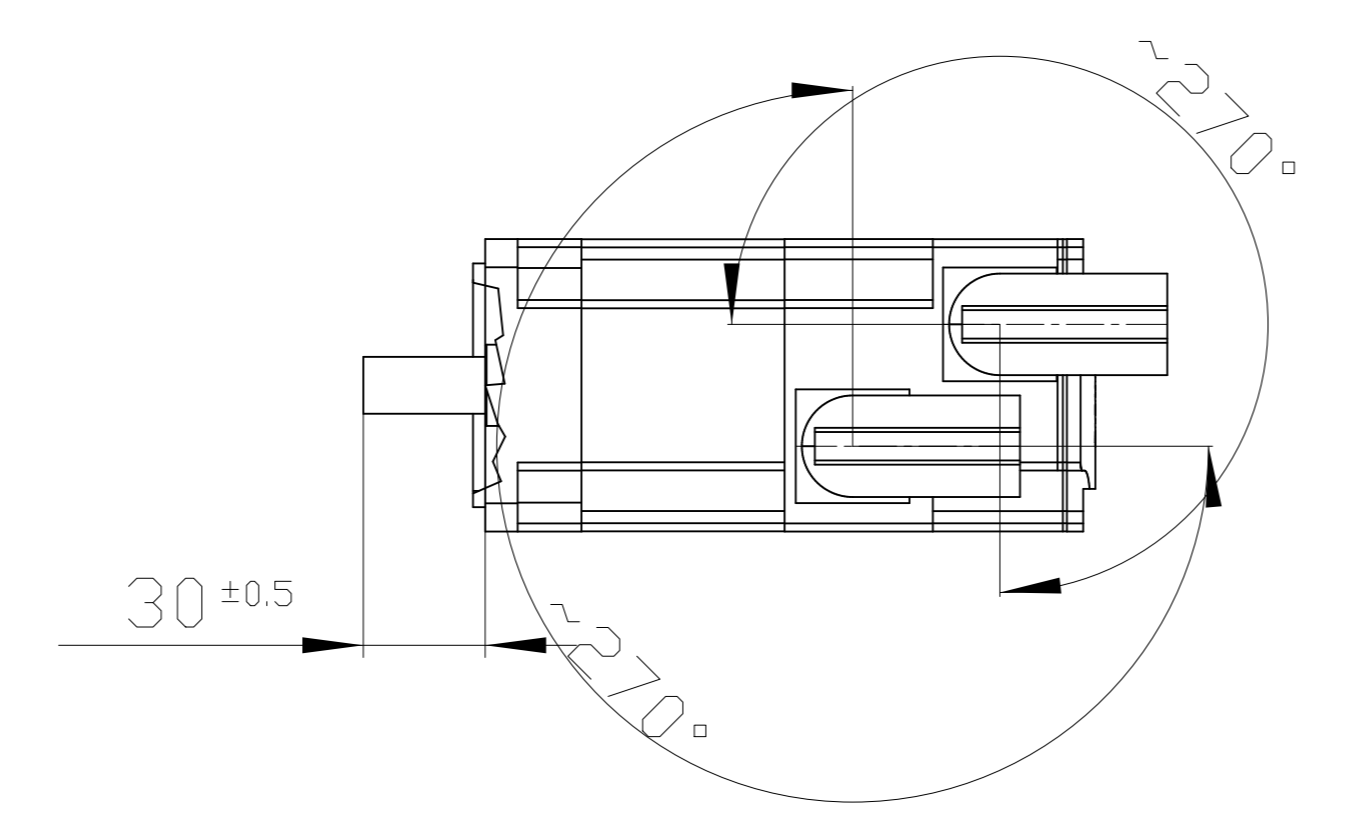

Copyright© Siemens AG 2005
 Cad-drawing; do not make any manual changes

DIN 332-DR M5

Connector size 1 = M23;
 6-pole for power and brake

10-pole RJ45 socket

	?ANGEBOT?	
	?OPTIONEN?	
Unit	mm [in]	1FK7032-5AF21-1JG5
Date	Thu May 16 15:09:02 CEST 2019	
SIEMENS AG		
?GEWICHT?		
		?APPLICATION?