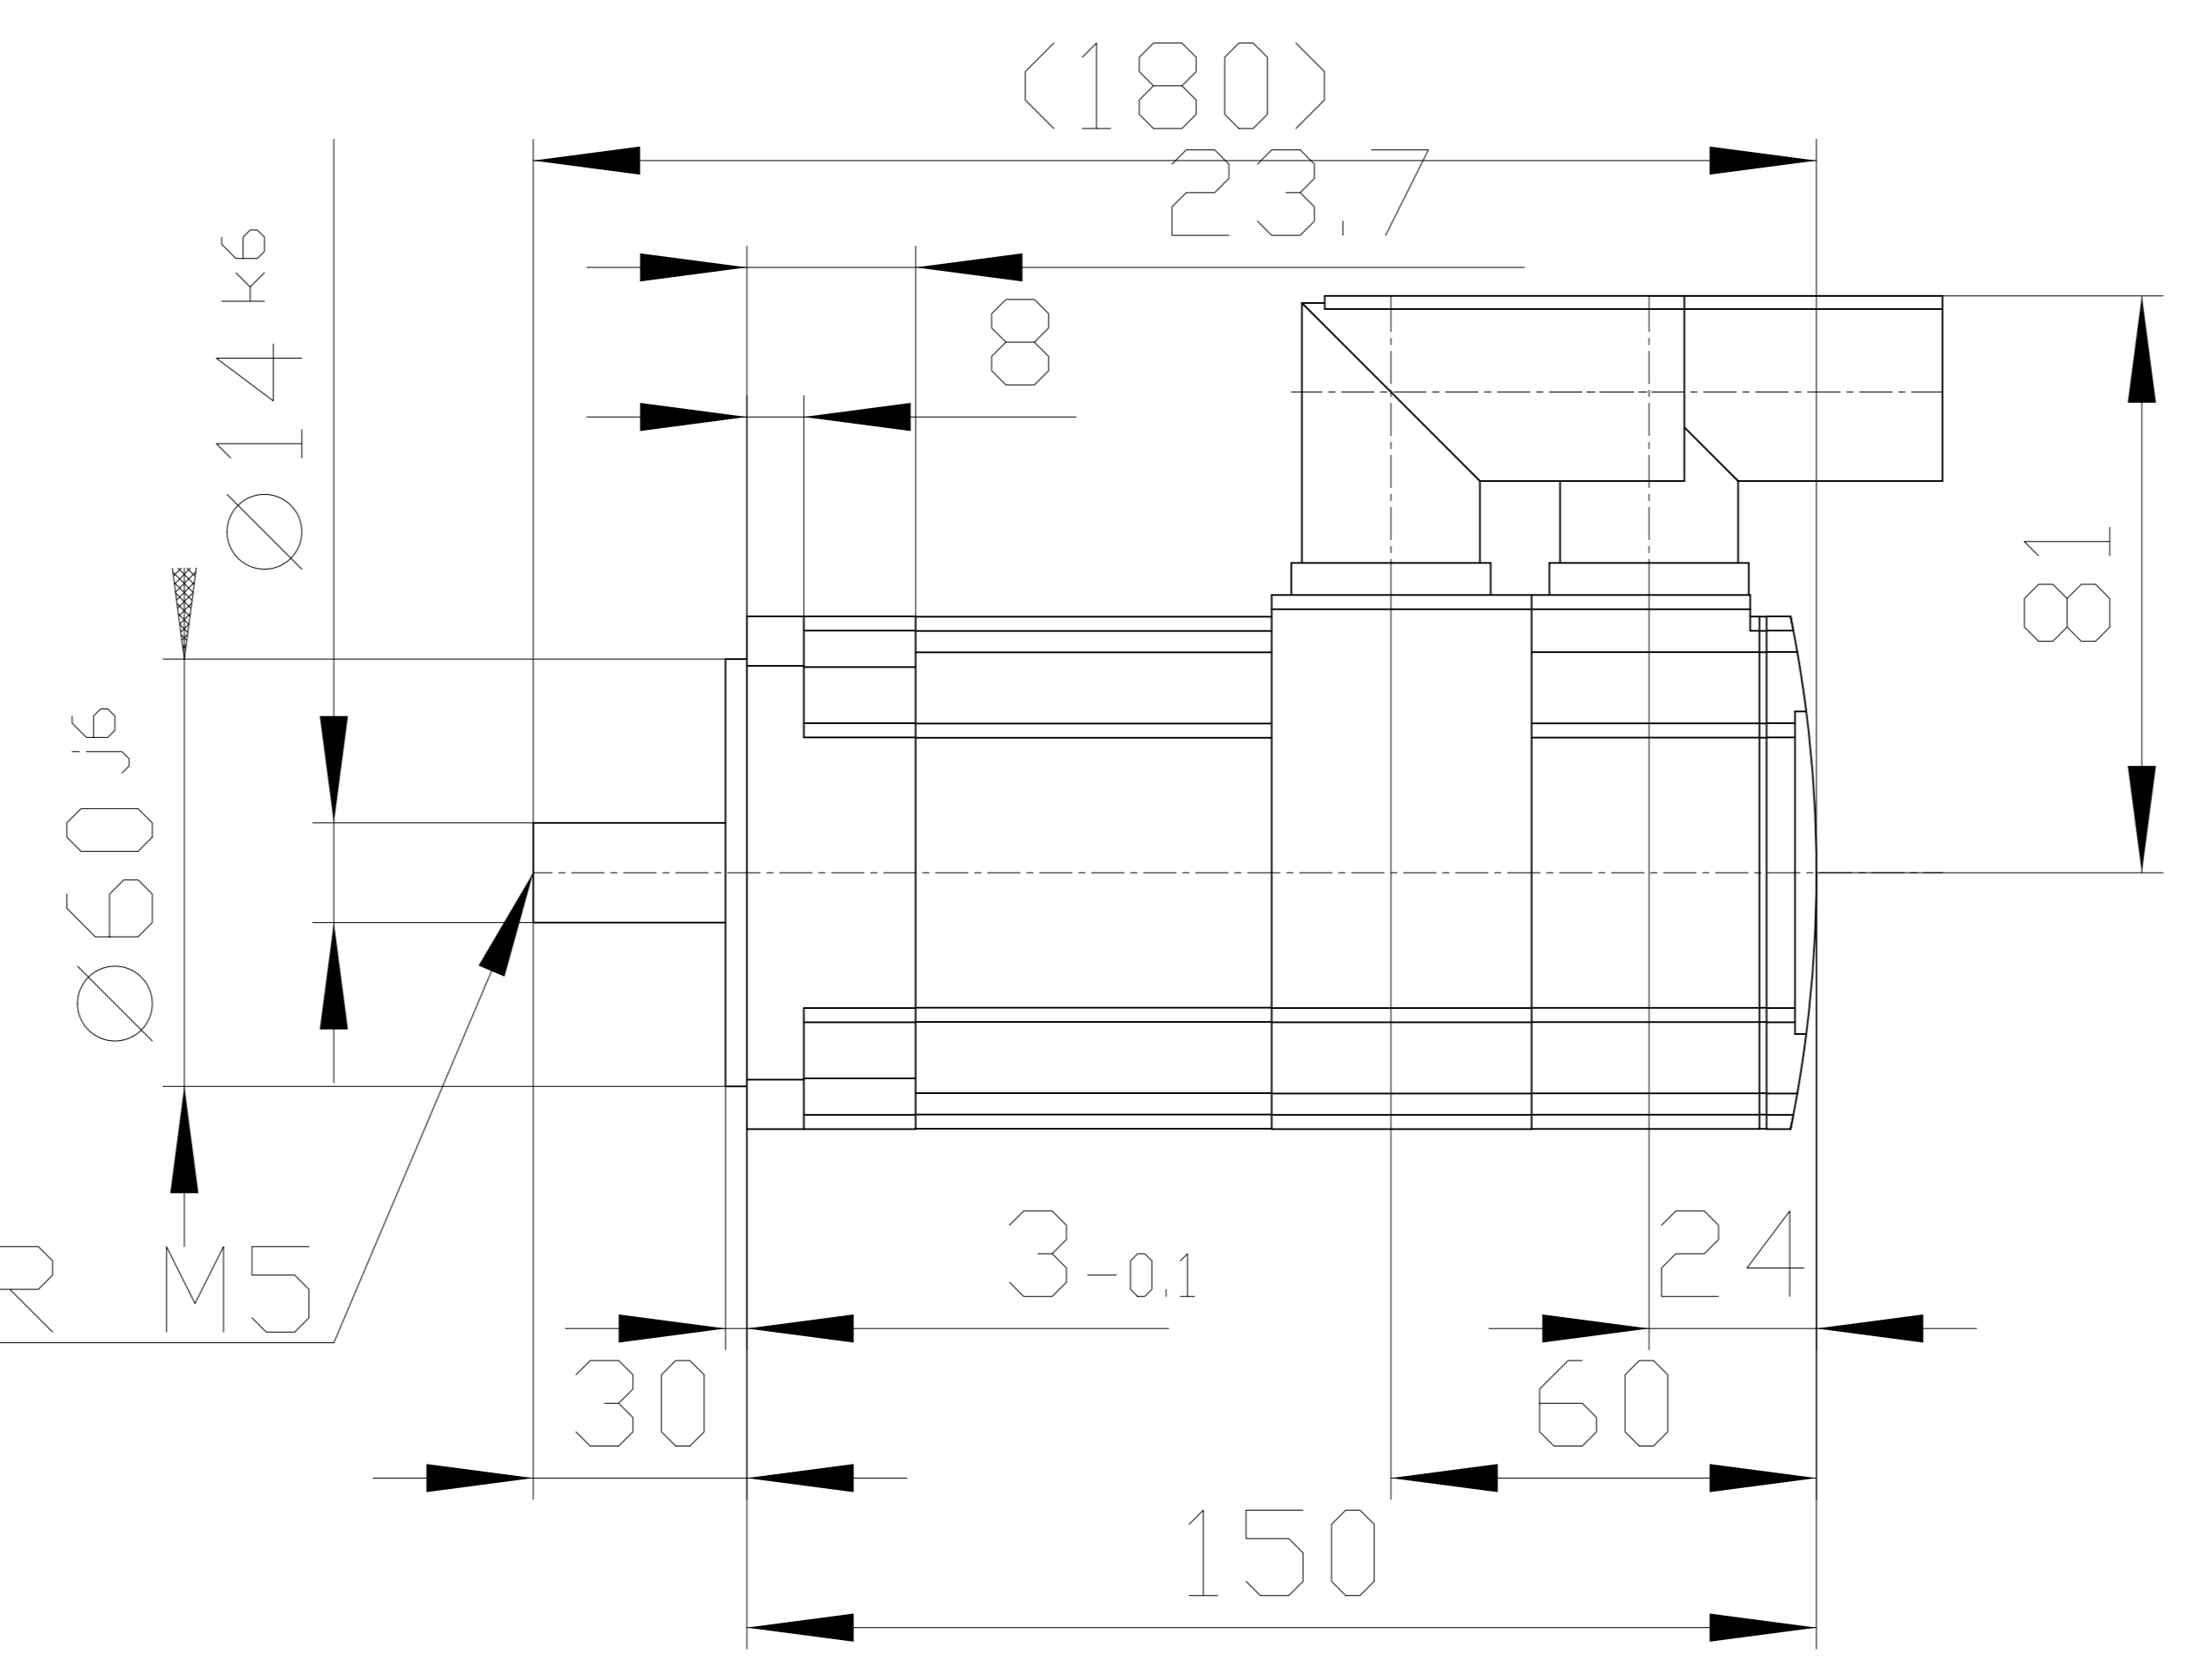

Copyright© Siemens AG 2005
 Cad-drawing; do not make any manual changes

DIN 332-DR M5

Connector size 1 = M23;
 6-pole for power and brake

10-pole RJ45 socket

	?ANGEBOT?	
	?OPTIONEN?	
Unit	mm [in]	1FK7032-5AF21-1JG5
Date	Thu May 16 15:09:02 CEST 2019	
SIEMENS AG		
?GEWICHT?		
		?APPLICATION?