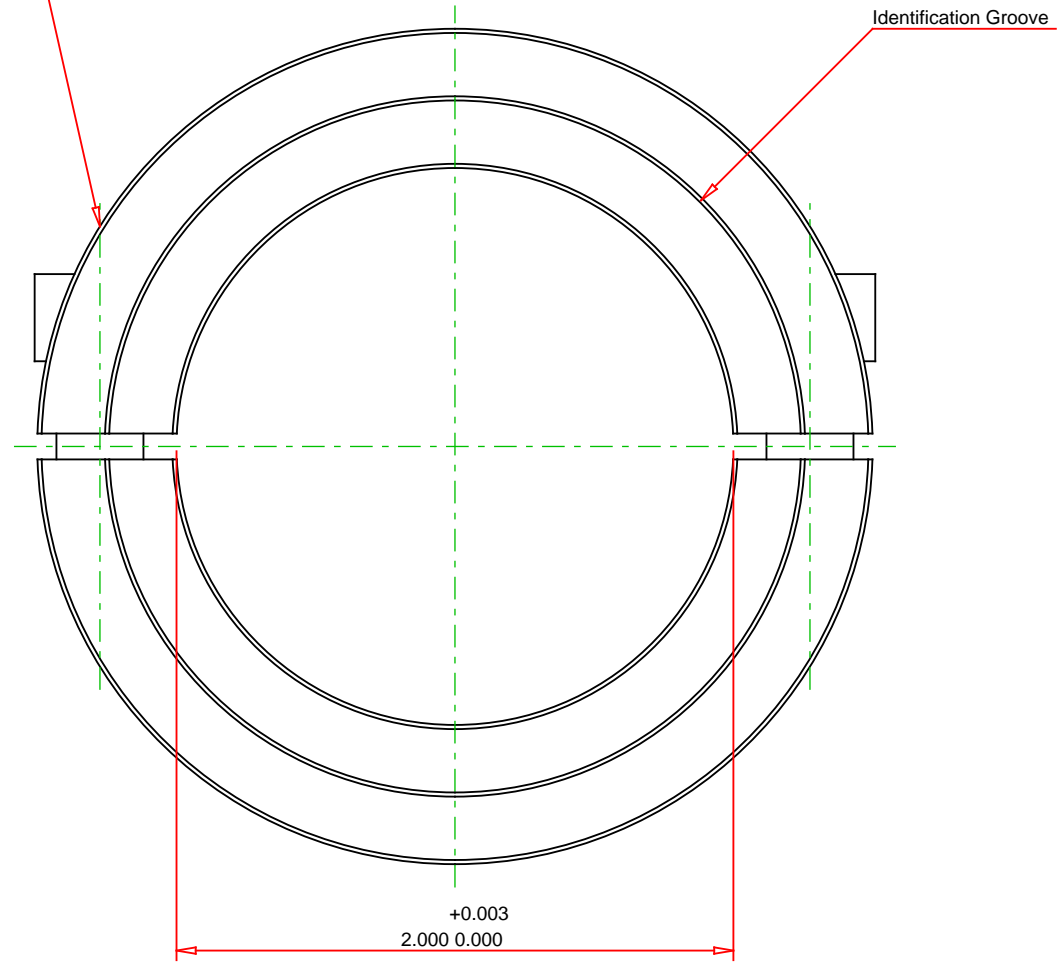

5/16-24

Screw : Hex Socket Cap Screw, 3A Thread, Stainless Steel, ASTM F837: 5/16-24 x 1

Note :
- Drawing not to Scale

Part No. :
2C-200-S

Material :
Stainless Steel, ASTM A582

Finish :
Plain

Description :
Two-Piece, Clamping Collar- 2C-Series