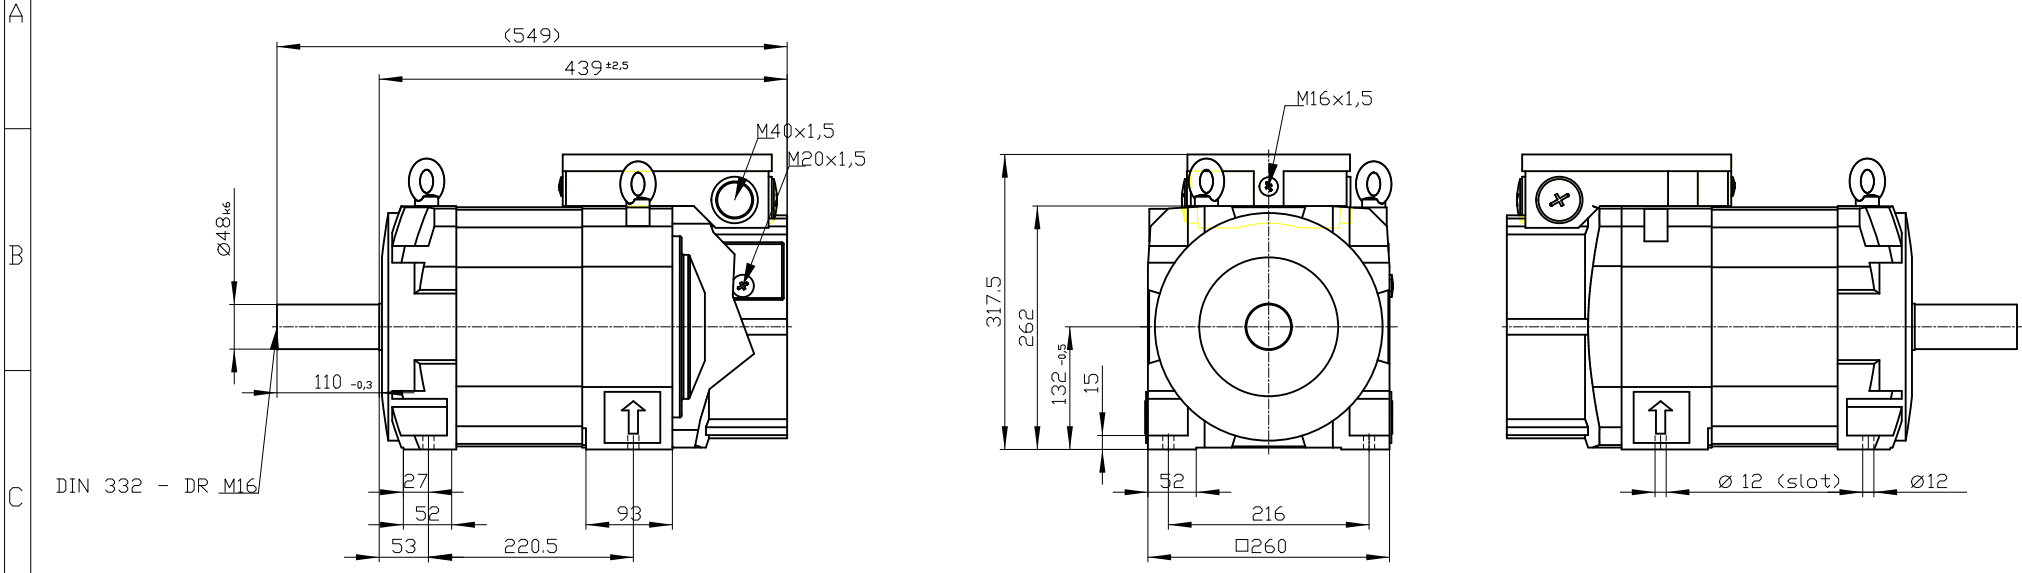

Confie a titre de secret d'entreprise. Tous droits réservés.
Confiado como secreto industrial. Nos reservamos todos los derechos.
Comunicado como segredo empresarial. Reservados todos os direitos.

The reproduction or use of this document or its contents is not permitted without express written authority. Offenders will be liable for damages. All rights, including rights created by patent grant or registration of a utility model or design, are reserved.

Copyright © Siemens AG 2005
Copy-drawing do not make any manual changes

1 2 3 4 5 6 7 8

DIN 332 - DR M16