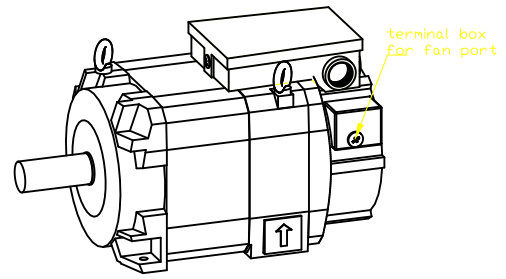

1 2 3 4 5

Type of construction: IM B3 (IM V5, IM V6) / Type of protection: IP55

	-	
Terminal box	gk833	1PH8131-1AF00-0BA1
Weight	89 kg	
Unit	mm (in)	
Date	2/5/20	
SIEMENS AG		
not toleranced dimensions: ± 1		DT

A

B

C

D

E

F