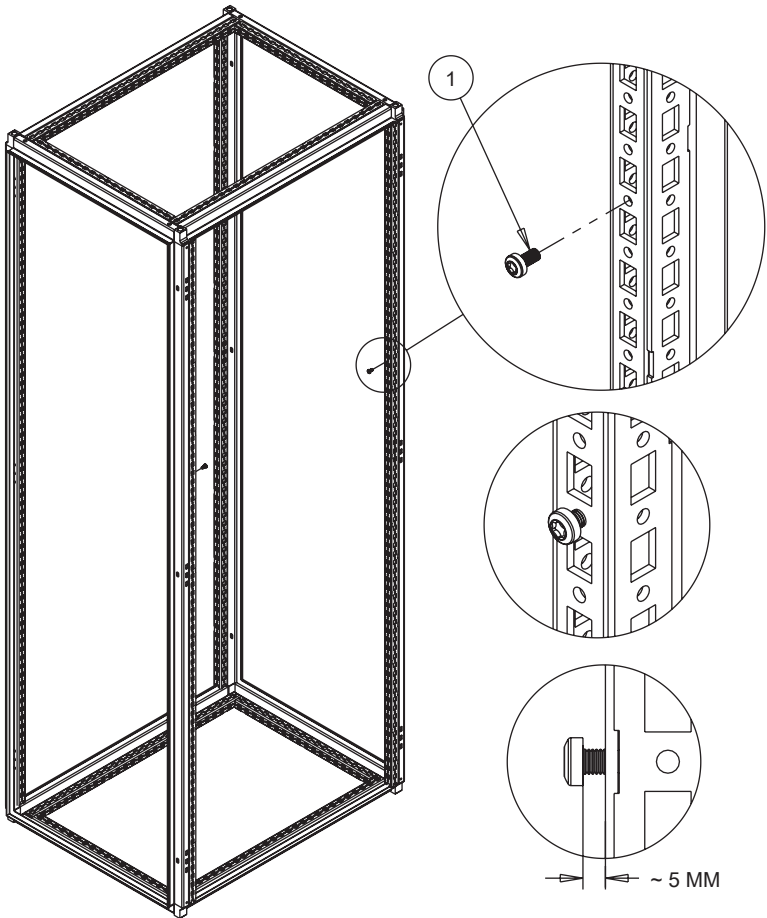

PROLINE G2

1

2

5.0 NM ± 0.5
[44 LB IN ± 4.4]

5.0 NM ± 0.5
[44 LB IN ± 4.4]