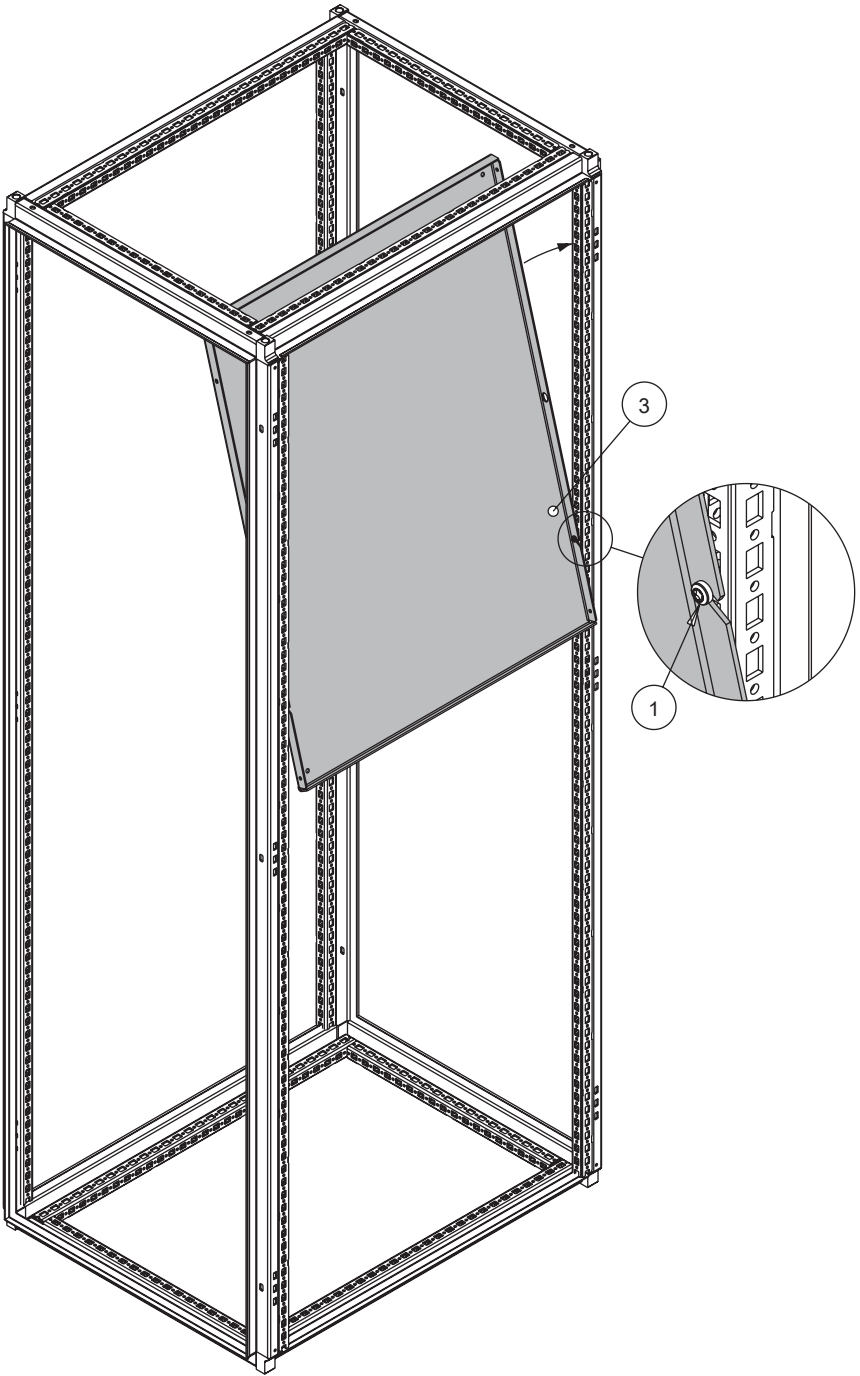

PROLINE G2

1

2

5.0 NM ± 0.5
[44 LB IN ± 4.4]

5.0 NM ± 0.5
[44 LB IN ± 4.4]