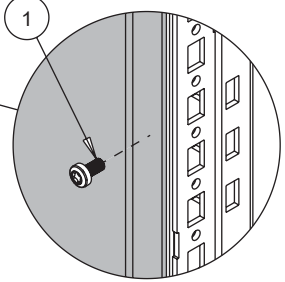

PROLINE G2

1

2

5.0 NM ± 0.5
[44 LB IN ± 4.4]

5.0 NM ± 0.5
[44 LB IN ± 4.4]