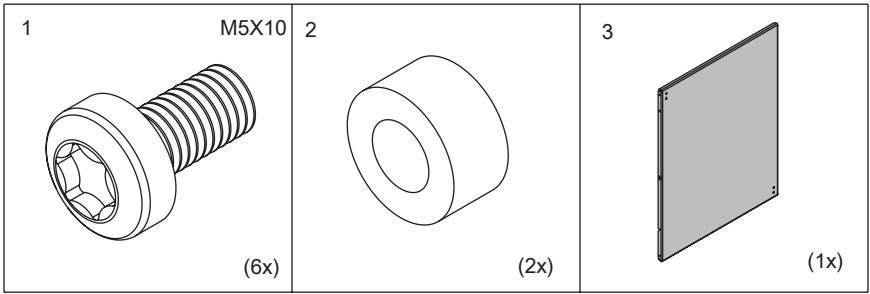

PROLINE G2

1

2

5.0 NM ± 0.5
[44 LB IN ± 4.4]

5.0 NM ± 0.5
[44 LB IN ± 4.4]