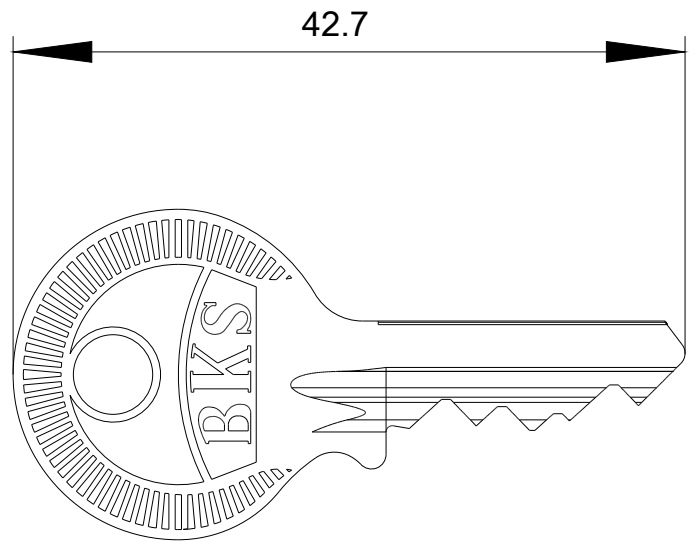

	Key for key-operated switch BKS, with special lock
Product brand name	SIRIUS ACT
Product designation	Keys
Design of the product	BKS
Product type designation	3SU1
Actuator	
Key number	S1
Ambient conditions	
Environmental category during operation acc. to IEC 60721	3M6, 3S2, 3B2, 3C3, 3K6 (with relative air humidity of 10 ... 95 %)
Installation/ mounting/ dimensions	
Height	21 mm
Width	2 mm
Depth	42.7 mm
Accessories	
Material of accessory	Metal
Color of accessory	Silver
Certificates/ approvals	

Image database (product images, 2D dimension drawings, 3D models, device circuit diagrams, EPLAN macros, ...)
http://www.automation.siemens.com/bilddb/cax_de.aspx?mlfb=3SU1950-0FD80-0AA0-Z Y04&lang=en