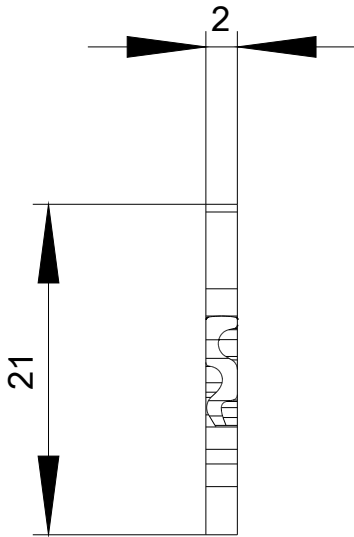

last modified:

02/06/2020