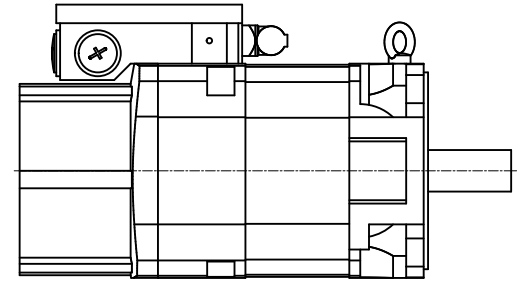

Confie a titre de secret d'entreprise. Tous droits réservés.
Confiado como secreto industrial. Nos reservamos todos los derechos.
Comunicado como segredo empresarial. Reservados todos os direitos.

The reproduction or use of this document or its contents is not permitted without express written authority. Offenders will be liable for damages. All rights, including rights created by patent grant or registration of a utility model or design, are reserved.

Copyright © Siemens AG 2005
Copy-drawing do not make any manual changes

1 2 3 4 5 6 7 8

A

B

C

D

E

F