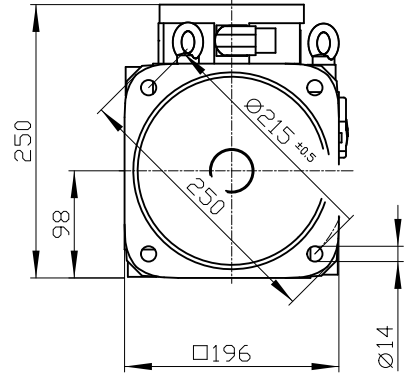

Confie a titre de secret d'entreprise. Tous droits réservés.
Confiado como secreto industrial. Nos reservamos todos los derechos.
Comunicado como segredo empresarial. Reservados todos os direitos.

The reproduction or use of this document or its contents is not permitted without express written authority. Offenders will be liable for damages. All rights, including rights created by patent grant or registration of a utility model or design, are reserved.

Copyright © Siemens AG 2005
Copy-drawing do not make any manual changes

1 2 3 4 5 6 7 8

A

B

C

D

E

F