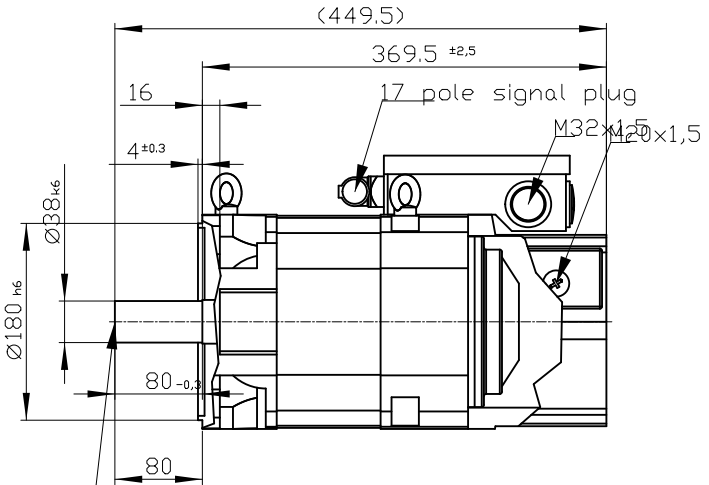

Confie a titre de secret d'entreprise. Tous droits réservés.
Confiado como secreto industrial. Nos reservamos todos los derechos.
Comunicado como segredo empresarial. Reservados todos os direitos.

The reproduction or use of this document or its contents is not permitted without express written authority. Offenders will be liable for damages. All rights, including rights created by patent grant or registration of a utility model or design, are reserved.

Copyright © Siemens AG 2005
Copy-drawing do not make any manual changes

1 2 3 4 5 6 7 8

A

B

C

D

E

F