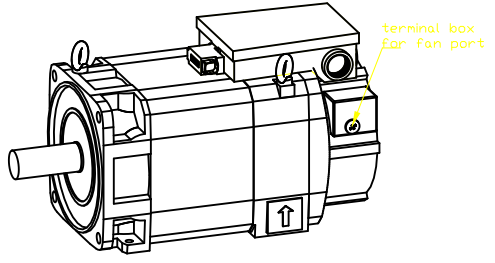

Confie a titre de secret d'entreprise. Tous droits réservés.
Confiado como secreto industrial. Nos reservamos todos los derechos.
Comunicado como segredo empresarial. Reservados todos os direitos.

The reproduction or use of this document or its contents is not permitted without express written authority. Offenders will be liable for damages. All rights, including rights created by patent grant or registration of a utility model or design, are reserved.

Copyright © Siemens AG 2005
Copy-drawing do not make any manual changes

1 2 3 4 5 6 7 8

A

B

C

D

E

F

Type of construction: IM B35 (IM V15, IM V35) / Type of protection: IP55

	-	
Terminal box	gk833	1PH8133-1DF03-0BA1
Weight	106 kg	
Unit	mm (in)	
Date	2/5/20	
SIEMENS AG		
not toleranced dimensions: ± 1		DT

1 2 3 4 5

A

B

C

D

E

F