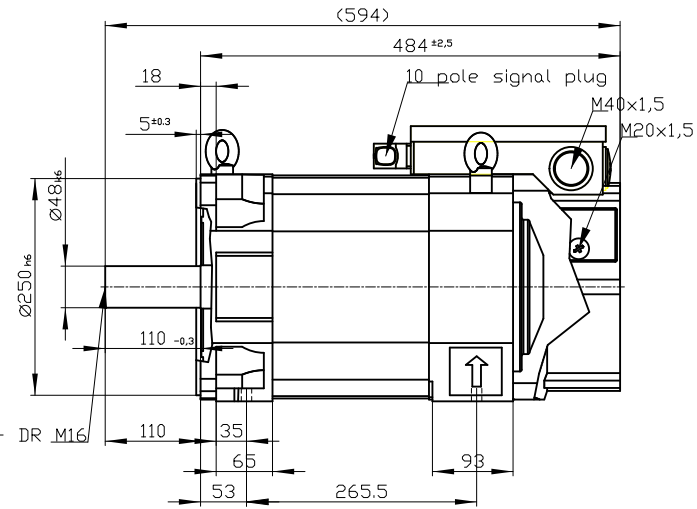

Confie a titre de secret d'entreprise. Tous droits réservés.
Confiado como secreto industrial. Nos reservamos todos los derechos.
Comunicado como segredo empresarial. Reservados todos os direitos.

The reproduction or use of this document or its contents is not permitted without express written authority. Offenders will be liable for damages. All rights, including rights created by patent grant or registration of a utility model or design, are reserved.

Copyright © Siemens AG 2005
Copy-drawing do not make any manual changes

1 2 3 4 5 6 7 8

A

B

C

D

E

F

Type of construction: IM B35 (IM V15, IM V35) / Type of protection: IP55

	-	
Terminal box	gk833	1PH8133-1DF03-0BA1
Weight	106 kg	
Unit	mm (in)	
Date	2/5/20	
SIEMENS AG		
not toleranced dimensions: ± 1		DT

1 2 3 4 5

A

B

C

D

E

F