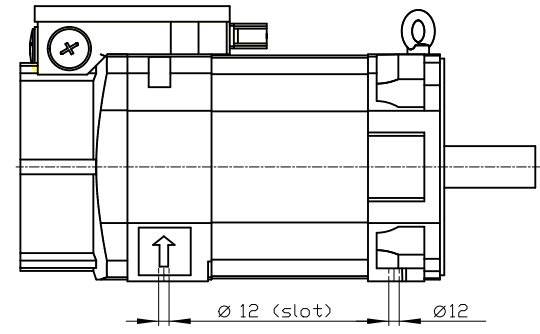

Confie a titre de secret d'entreprise. Tous droits réservés.
Confiado como secreto industrial. Nos reservamos todos los derechos.
Comunicado como segredo empresarial. Reservados todos os direitos.

The reproduction or use of this document or its contents is not permitted without express written authority. Offenders will be liable for damages. All rights, including rights created by patent grant or registration of a utility model or design, are reserved.

Copyright © Siemens AG 2005
Copy-drawing do not make any manual changes

1 2 3 4 5 6 7 8

A

B

C

D

E

F

Type of construction: IM B35 (IM V15, IM V35) / Type of protection: IP55

	-	
Terminal box	gk833	1PH8133-1DF03-0BA1
Weight	106 kg	
Unit	mm (in)	
Date	2/5/20	
SIEMENS AG		
not toleranced dimensions: ± 1		DT

1 2 3 4 5

A

B

C

D

E

F