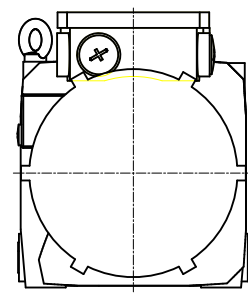

Confie a titre de secret d'entreprise. Tous droits réservés.
Confiado como secreto industrial. Nos reservamos todos los derechos.
Comunicado como segredo empresarial. Reservados todos os direitos.

The reproduction or use of this document or its contents is not permitted without express written authority. Offenders will be liable for damages. All rights, including rights created by patent grant or registration of a utility model or design, are reserved.

Copyright © Siemens AG 2005
Copy-drawing do not make any manual changes

1 2 3 4 5 6 7 8

A

B

C

D

E

F

Type of construction: IM B35 (IM V15, IM V35) / Type of protection: IP55

	-	
Terminal box	gk833	1PH8133-1DF03-0BA1
Weight	106 kg	
Unit	mm (in)	
Date	2/5/20	
SIEMENS AG		
not toleranced dimensions: ± 1		DT

1 2 3 4 5

A

B

C

D

E

F