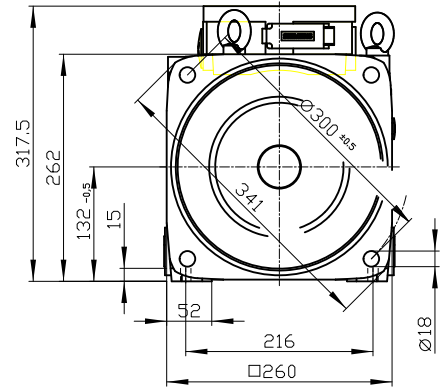

Confie a titre de secret d'entreprise. Tous droits réservés.
Confiado como secreto industrial. Nos reservamos todos los derechos.
Comunicado como segredo empresarial. Reservados todos os direitos.

The reproduction or use of this document or its contents is not permitted without express written authority. Offenders will be liable for damages. All rights, including rights created by patent grant or registration of a utility model or design, are reserved.

Copyright © Siemens AG 2005
Copy-drawing do not make any manual changes

1 2 3 4 5 6 7 8

A

B

C

D

E

F

Type of construction: IM B35 (IM V15, IM V35) / Type of protection: IP55

	-	
Terminal box	gk833	1PH8133-1DF03-0BA1
Weight	106 kg	
Unit	mm (in)	
Date	2/5/20	
SIEMENS AG		
not toleranced dimensions: ± 1		DT

1 2 3 4 5

A

B

C

D

E

F