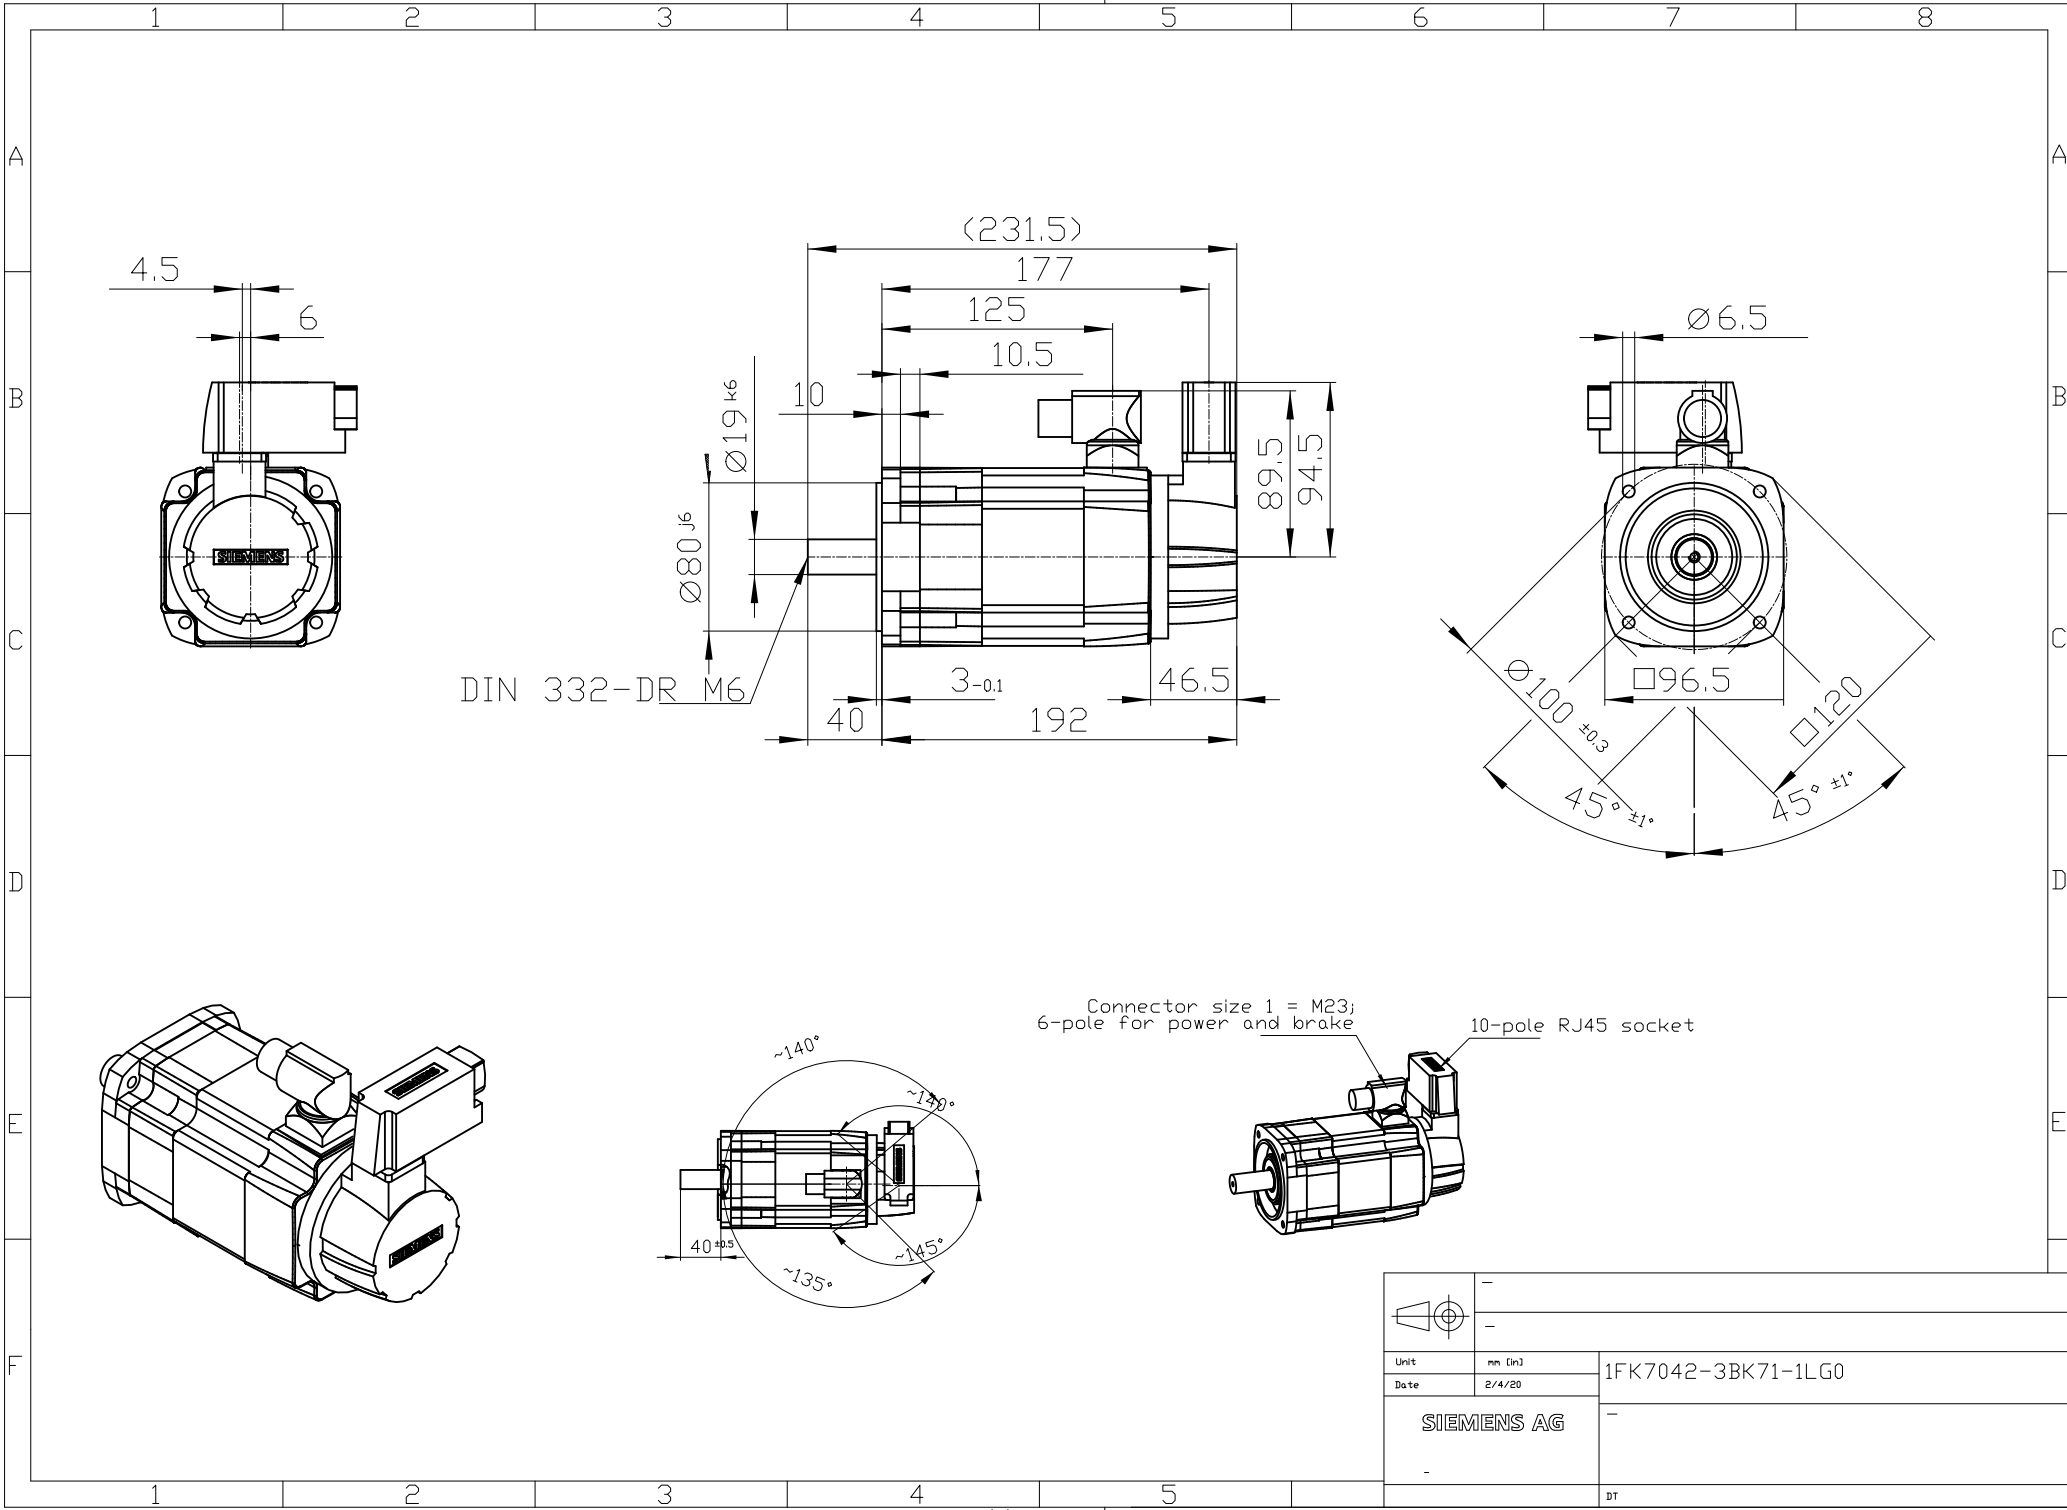

DIN 332-DR M6

Connector size 1 = M23;
 6-pole for power and brake
 10-pole RJ45 socket

		-
		-
Unit	mm (in)	1FK7042-3BK71-1LG0
Date	2/4/20	
SIEMENS AG		-
		DT