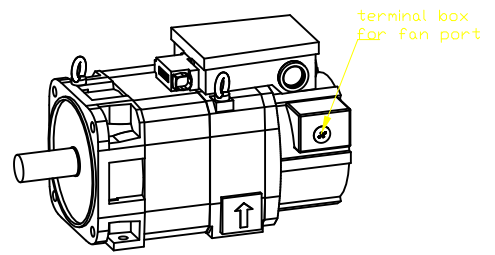

Confie a titre de secret d'entreprise. Tous droits réservés.
Confiado como secreto industrial. Nos reservamos todos los derechos.
Comunicado como segredo empresarial. Reservados todos os direitos.

The reproduction or use of this document or its contents is not permitted without express written authority. Offenders will be liable for damages. All rights, including rights created by patent grant or registration of a utility model or design, are reserved.

Copyright © Siemens AG 2005
Copy-drawing do not make any manual changes

1 2 3 4 5 6 7 8

A

B

C

D

E

F

A

B

C

D

E

Type of construction: IM B35 (IM V15, IM V35) / Type of protection: IP55

	-	
Terminal box	gk813	1PH8101-3DF13-0AA1
Weight	63 kg	
Unit	mm (in)	
Date	2/5/20	
SIEMENS AG		
not toleranced dimensions: ± 1		DT

1 2 3 4 5