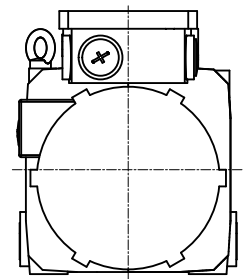

Confie a titre de secret d'entreprise. Tous droits réservés.
Confiado como secreto industrial. Nos reservamos todos los derechos.
Comunicado como segredo empresarial. Reservados todos os direitos.

The reproduction or use of this document or its contents is not permitted without express written authority. Offenders will be liable for damages. All rights, including rights created by patent grant or registration of a utility model or design, are reserved.

Copyright © Siemens AG 2005
Copy-drawing do not make any manual changes

1 2 3 4 5 6 7 8

A

B

C

D

E

F

A

B

C

D

E

Type of construction: IM B35 (IM V15, IM V35) / Type of protection: IP55

	-	
Terminal box	gk813	1PH8101-3DF13-0AA1
Weight	63 kg	
Unit	mm (in)	
Date	2/5/20	
SIEMENS AG		
not toleranced dimensions: ± 1		DT

1 2 3 4 5