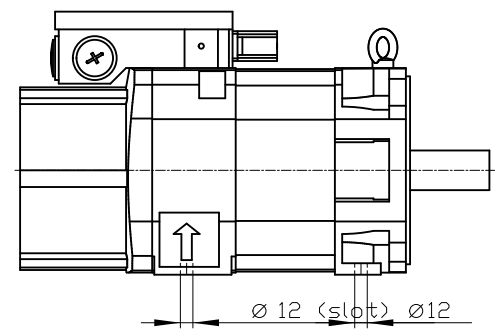

Confie a titre de secret d'entreprise. Tous droits réservés.
Confiado como secreto industrial. Nos reservamos todos los derechos.
Comunicado como segredo empresarial. Reservados todos os direitos.

The reproduction or use of this document or its contents is not permitted without express written authority. Offenders will be liable for damages. All rights, including rights created by patent grant or registration of a utility model or design, are reserved.

Copyright © Siemens AG 2005
Copy-drawing do not make any manual changes

1 2 3 4 5 6 7 8

A

B

C

D

E

F

A

B

C

D

E

Type of construction: IM B35 (IM V15, IM V35) / Type of protection: IP55

	-	
Terminal box	gk813	1PH8101-3DF13-0AA1
Weight	63 kg	
Unit	mm (in)	
Date	2/5/20	
SIEMENS AG		
not toleranced dimensions: ± 1		DT

1 2 3 4 5