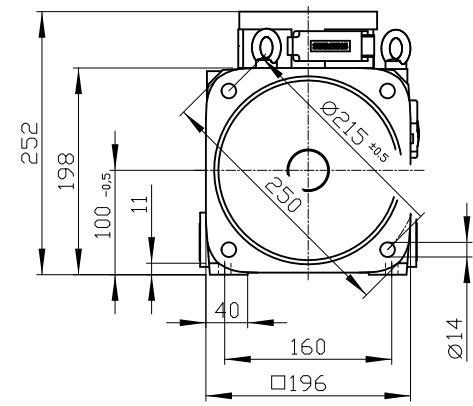

Confie a titre de secret d'entreprise. Tous droits réservés.
Confiado como secreto industrial. Nos reservamos todos los derechos.
Comunicado como segredo empresarial. Reservados todos os direitos.

The reproduction or use of this document or its contents is not permitted without express written authority. Offenders will be liable for damages. All rights, including rights created by patent grant or registration of a utility model or design, are reserved.

Copyright © Siemens AG 2005
Copy-drawing do not make any manual changes

1 2 3 4 5 6 7 8

A

B

C

D

E

F

A

B

C

D

E

Type of construction: IM B35 (IM V15, IM V35) / Type of protection: IP55

	-	
Terminal box	gk813	1PH8101-3DF13-0AA1
Weight	63 kg	
Unit	mm (in)	
Date	2/5/20	
SIEMENS AG		
not toleranced dimensions: ± 1		DT

1 2 3 4 5