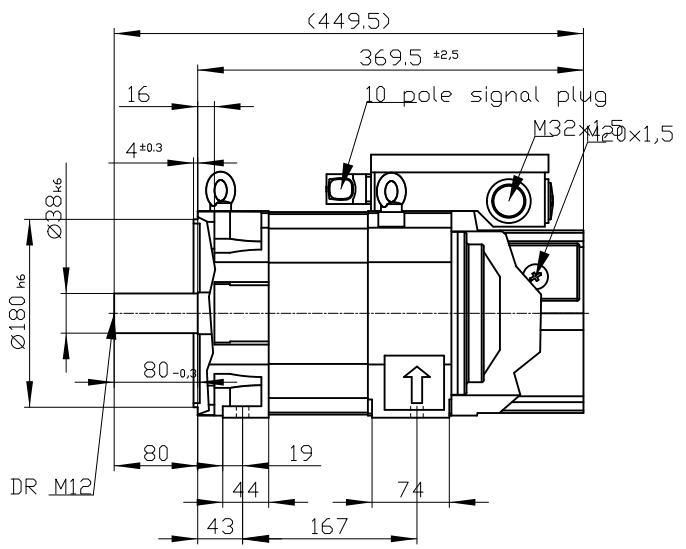

Confie a titre de secret d'entreprise. Tous droits réservés.
Confiado como secreto industrial. Nos reservamos todos los derechos.
Comunicado como segredo empresarial. Reservados todos os direitos.

The reproduction or use of this document or its contents is not permitted without express written authority. Offenders will be liable for damages. All rights, including rights created by patent grant or registration of a utility model or design, are reserved.

Copyright © Siemens AG 2005
Copy-drawing do not make any manual changes

1 2 3 4 5 6 7 8

A

B

C

D

E

F

A

B

C

D

E

Type of construction: IM B35 (IM V15, IM V35) / Type of protection: IP55

	-	
Terminal box	gk813	1PH8101-3DF13-0AA1
Weight	63 kg	
Unit	mm (in)	
Date	2/5/20	
SIEMENS AG		
not toleranced dimensions: ± 1		DT

1 2 3 4 5