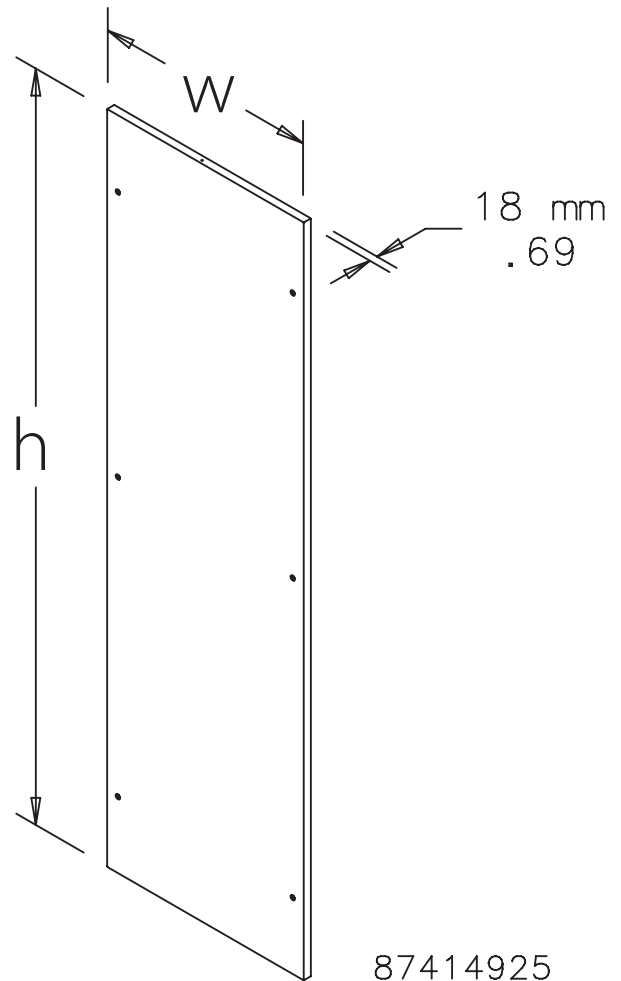

ProLine

PROLINE SIDES AND COVERS

SOLID SIDES

Solid Sides close the open sides of an enclosure frame and attach to the enclosure frame with semi-flush screws. Hangers are included for easy alignment of screws. Sides are painted with RAL 7035 textured, light-gray polyester powder paint and have two grounding studs and a foam-in-place gasket. Mounting hardware is included. Solid Sides are not suitable as barriers between joined enclosures. Package includes set of 2 side panels.

Item number	Thickness [mm]	Fits Frame WxD [mm]	H x W [mm]
PSS145	1,5	1400 x 500	1339 x 453
PSS146	1,5	1400 x 600	1339 x 553
PSS148	1,5	1400 x 800	1339 x 753
PSS165	1,5	1600 x 500	1539 x 453
PSS166	1,5	1600 x 600	1539 x 553
PSS168	1,5	1600 x 800	1539 x 753
PSS184	1,5	1800 x 400	1739 x 353
PSS185	1,5	1800 x 500	1739 x 453
PSS186	1,5	1800 x 600	1739 x 553
PSS188	1,5	1800 x 800	1739 x 753
PSS204	1,5	2000 x 400	1939 x 353
PSS205	1,5	2000 x 500	1939 x 453
PSS206	1,5	2000 x 600	1939 x 553
PSS208	1,5	2000 x 800	1939 x 753
PSS225	1,5	2200 x 500	2139 x 453
PSS226	1,5	2200 x 600	2139 x 553
PSS228	1,5	2200 x 800	2139 x 753

Item number	Thickness [mm]	Fits Frame H x W [mm]	H x W [mm]
PCS146	1,5	1400 x 600	1339 x 592
PCS148	1,5	1400 x 800	1339 x 792
PCS166	1,5	1600 x 600	1539 x 592
PCS168	1,5	1600 x 800	1539 x 792
PCS184	1,5	1800 x 400	1739 x 392
PCS186	1,5	1800 x 600	1739 x 592
PCS188	1,5	1800 x 800	1739 x 792
PCS1810	2,0	1800 x 1000	1739 x 992
PCS204	1,5	2000 x 400	1939 x 392
PCS206	1,5	2000 x 600	1939 x 592
PCS208	1,5	2000 x 800	1939 x 792
PCS2010	2,0	2000 x 1000	1939 x 992
PCS226	1,5	2200 x 600	2139 x 592
PCS228	1,5	2200 x 800	2139 x 792
PCS2210	2,0	2200 x 1000	2139 x 992