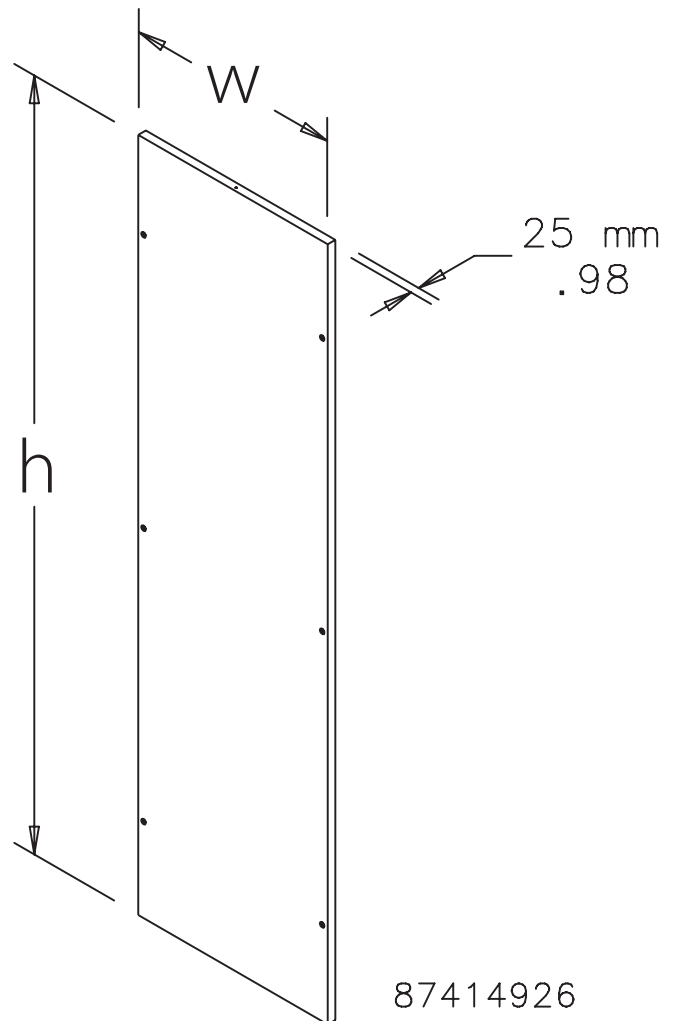

ProLine

PROLINE SIDES AND COVERS

SOLID SIDES

Solid Sides close the open sides of an enclosure frame and attach to the enclosure frame with semi-flush screws. Hangers are included for easy alignment of screws. Sides are painted with RAL 7035 textured, light-gray polyester powder paint and have two grounding studs and a foam-in-place gasket. Mounting hardware is included. Solid Sides are not suitable as barriers between joined enclosures. Package includes set of 2 side panels.

Item number	Thickness [mm]	Fits Frame WxD [mm]	H x W [mm]
PSS145	1,5	1400 x 500	1339 x 453
PSS146	1,5	1400 x 600	1339 x 553
PSS148	1,5	1400 x 800	1339 x 753
PSS165	1,5	1600 x 500	1539 x 453
PSS166	1,5	1600 x 600	1539 x 553
PSS168	1,5	1600 x 800	1539 x 753
PSS184	1,5	1800 x 400	1739 x 353
PSS185	1,5	1800 x 500	1739 x 453
PSS186	1,5	1800 x 600	1739 x 553
PSS188	1,5	1800 x 800	1739 x 753
PSS204	1,5	2000 x 400	1939 x 353
PSS205	1,5	2000 x 500	1939 x 453
PSS206	1,5	2000 x 600	1939 x 553
PSS208	1,5	2000 x 800	1939 x 753
PSS225	1,5	2200 x 500	2139 x 453
PSS226	1,5	2200 x 600	2139 x 553
PSS228	1,5	2200 x 800	2139 x 753

Item number	Thickness [mm]	Fits Frame H x W [mm]	H x W [mm]
PCS146	1,5	1400 x 600	1339 x 592
PCS148	1,5	1400 x 800	1339 x 792
PCS166	1,5	1600 x 600	1539 x 592
PCS168	1,5	1600 x 800	1539 x 792
PCS184	1,5	1800 x 400	1739 x 392
PCS186	1,5	1800 x 600	1739 x 592
PCS188	1,5	1800 x 800	1739 x 792
PCS1810	2,0	1800 x 1000	1739 x 992
PCS204	1,5	2000 x 400	1939 x 392
PCS206	1,5	2000 x 600	1939 x 592
PCS208	1,5	2000 x 800	1939 x 792
PCS2010	2,0	2000 x 1000	1939 x 992
PCS226	1,5	2200 x 600	2139 x 592
PCS228	1,5	2200 x 800	2139 x 792
PCS2210	2,0	2200 x 1000	2139 x 992