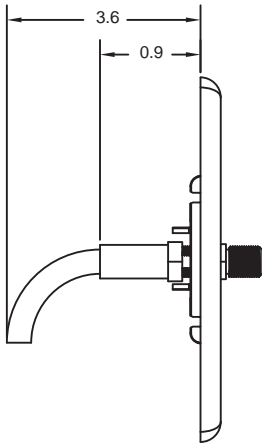

"AL" = Almond; "B" = Black; "EI" = Electric Ivory; "GY" = Gray;  
"LA" = Light Almond; "OW" = Office White; "W" = White.

**F-Type Plugs and Tools**

Sold in bags of 25.

Termination Type	Cable Type	No. of Pieces	Catalog No.
Compression	RG6	1	<b>FRG625</b>
Compression	RG59	1	<b>FRG5925</b>
Crimp	RG6	1	<b>FRG6C25</b>

Tools	Catalog No.
Crimp Tool Frame (die-sets sold separately)	<b>UCT</b>
RG6 and RG59 Crimp Die-Set	<b>CDTSRG659</b>
RG6 and RG59 Compression Tool	<b>COMPTRG659</b>

**CONNECTOR DEPTH CHART**

**DIMENSIONS**