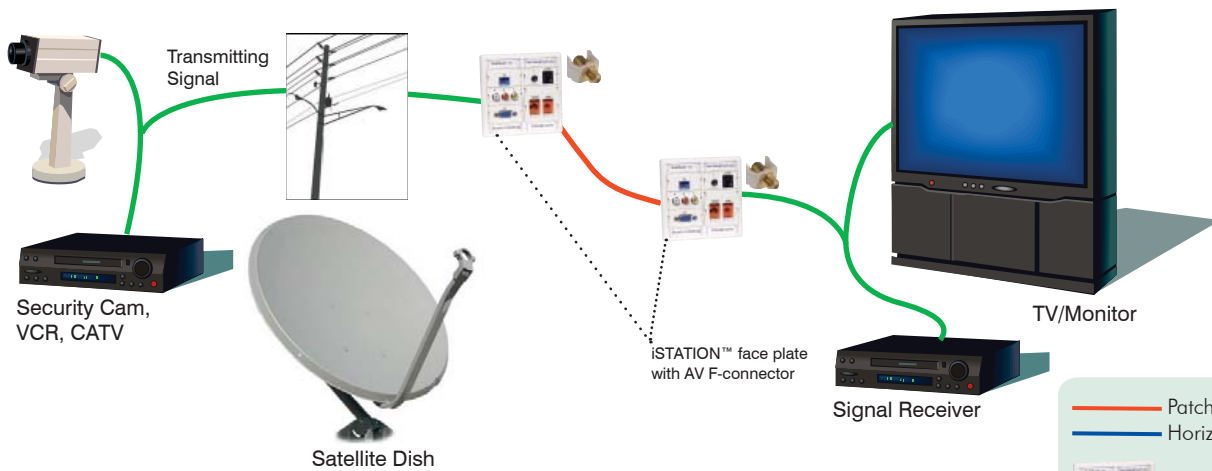

**iSTATION™ COMPATIBLE**

**Work Station and Cross-Connect Solutions**

- Front and Rear-loading Plates
- Duplex and Decorator Frames
- ISM Surface Mount Boxes
- UDX Multimedia Panels (except 1U-48)
- **NETSELECT®** Residential Network Solution
- **iFRAME®** Vertical Patch Panel

**Hubbell Delivery System**

- Hubbell **SystemOne** Poke-Throughs and Floor Boxes
- Hubbell Surface Raceway, Metal and Non-Metallic
- Multi-Connect™ Wall Boxes/Conference Table Boxes
- Power Poles

**TYPICAL APPLICATION**