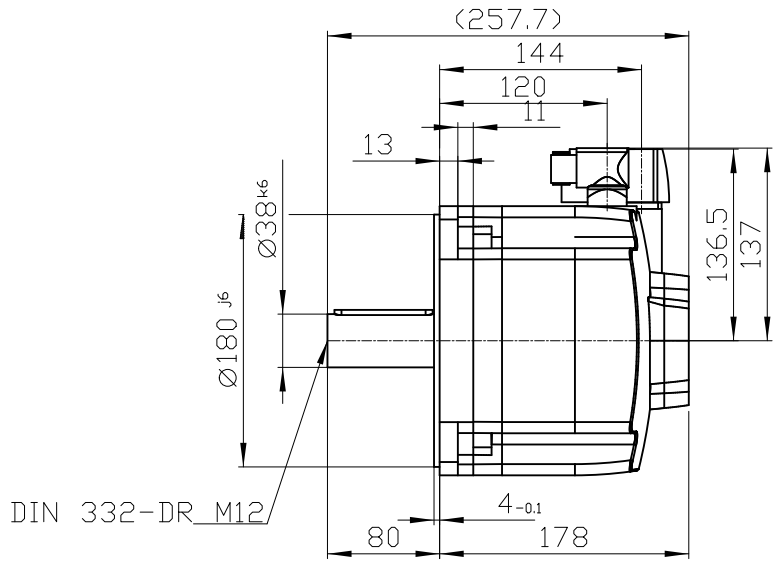

Confie a titre de secret d'entreprise. Tous droits réservés.
Confidado como secreto industrial. Nos reservamos todos los derechos.
Comunicado como segredo empresarial. Reservados todos os direitos

The reproduction or use of this document or its contents is not permitted without express written authority. Diffenders will be liable for damages. All rights, including rights created by patent grant or registration of a utility model or design, are reserved.

Copyright © Siemens AG 2005
Copy-drawing do not make any manual changes

DIN 332-DR_M12