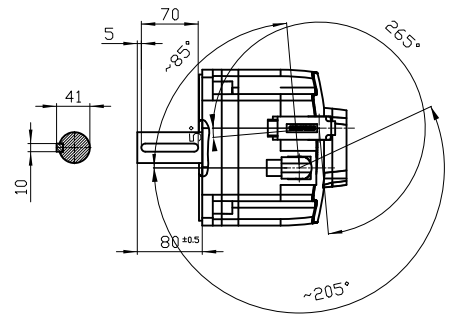

Confie a titre de secret d'entreprise. Tous droits réservés.
Confidado como secreto industrial. Nos reservamos todos los derechos.
Comunicado como segredo empresarial. Reservados todos os direitos

The reproduction or use of this document or its contents is not permitted without express written authority. Diffenders will be liable for damages. All rights, including rights created by patent grant or registration of a utility model or design, are reserved.

Copyright © Siemens AG 2005
Copy-drawing do not make any manual changes

DIN 332-DR_M12

Connector size 1 = M23;
6-pole for power and brake
10-pole RJ45 socket

		-
		-
Unit	mm (in)	1FK7100-2AF71-1KA0
Date	2/4/20	
SIEMENS AG		-
		DT