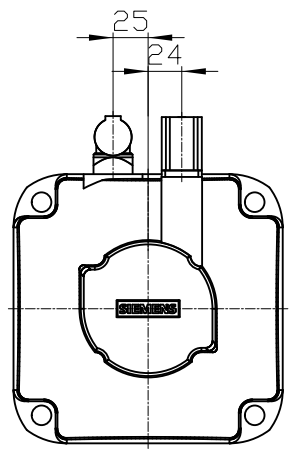

Confie a titre de secret d'entreprise. Tous droits réservés.
Confidado como secreto industrial. Nos reservamos todos los derechos.
Comunicado como segredo empresarial. Reservados todos os direitos

The reproduction or use of this document or its contents is not permitted without express written authority. Diffenders will be liable for damages. All rights, including rights created by patent grant or registration of a utility model or design, are reserved.

Copyright © Siemens AG 2005
Copy-drawing do not make any manual changes

DIN 332-DR_M12