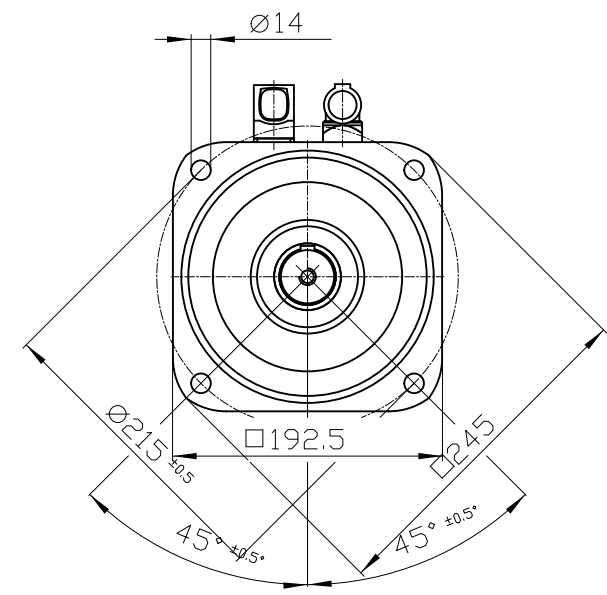

Confie a titre de secret d'entreprise. Tous droits réservés.
Confidado como secreto industrial. Nos reservamos todos los derechos.
Comunicado como segredo empresarial. Reservados todos os direitos

The reproduction or use of this document or its contents is not permitted without express written authority. Diffenders will be liable for damages. All rights, including rights created by patent grant or registration of a utility model or design, are reserved.

Copyright © Siemens AG 2005
Copy-drawing do not make any manual changes

DIN 332-DR_M12

Connector size 1 = M23;
6-pole for power and brake
10-pole RJ45 socket

		-
		-
Unit	mm (in)	1FK7100-2AF71-1KA0
Date	2/4/20	
SIEMENS AG		-
		DT