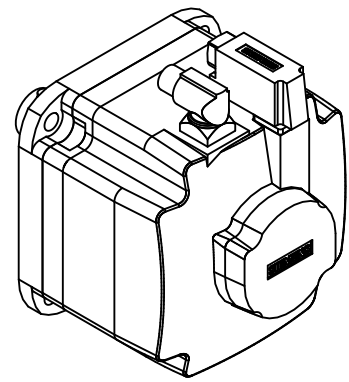

Confie a titre de secret d'entreprise. Tous droits réservés.
Confidado como secreto industrial. Nos reservamos todos los derechos.
Comunicado como segredo empresarial. Reservados todos os direitos

The reproduction or use of this document or its contents is not permitted without express written authority. Diffenders will be liable for damages. All rights, including rights created by patent grant or registration of a utility model or design, are reserved.

Copyright © Siemens AG 2005
Copy-drawing do not make any manual changes

DIN 332-DR_M12