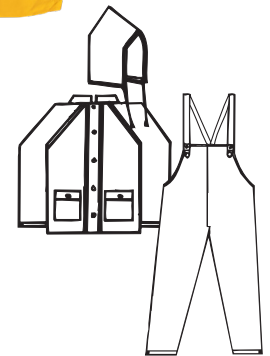

Style #9202-YFR

- > .35mm PVC/Polyester fabric
- > 32" long jacket
- > Full cut to fit over work clothes, offers excellent resistant to abrasion
- > 100% waterproof
- > Reinforced stress points
- > Non-conductive
- > Adjustable wrist and leg openings

Description

- > **Description:** Yellow jacket w/ detachable hood, pvc collar & no vents. Bib overall with no fly.
- > **Material:** .35mm PVC / Polyester mesh
- > **Color:** Yellow

> **Flame Retardant Properties:** The treated fabric on this rainwear has been tested under test method D6413 and will Self-Extinguish when caught on fire. (After flame is less than 2.0 seconds average; Char length is less than 6" on average. This rainwear should never be used where an Arc flash or Flash Fire is present.

Specifications

Size	S	M	L	XL	2XL	3XL	4XL	5XL	6XL	7XL
Chest Width (cm / inch)	62.5 / 24.5	66 / 26	68.5 / 27	72.5 / 28.5	76 / 30	80 / 31.5	82.5 / 32.5	85 / 33.5	88 / 34.5	91 / 36
Jacket Length (cm / inch)	71 / 28	75 / 29.5	79 / 31	81 / 32	84 / 33	86.5 / 34	89 / 35	91.5 / 36	94 / 37	96.5 / 38
Bib Waist Width (cm / inch)	56 / 22	58.5 / 23	61 / 24	63.5 / 25	66 / 26	68.5 / 27	71 / 28	73.5 / 29	76.5 / 30	79 / 31
Inseam Length (cm / inch)	67 / 26.5	70 / 27.5	72.5 / 28.5	75 / 29.5	77.5 / 30.5	80 / 31.5	82.5 / 32.5	85 / 33.5	87.5 / 34.5	90 / 35.5
Outseam Length (cm / inch)	100 / 39.5	104 / 41	108 / 42.5	112 / 44	116 / 45.5	120 / 47	123 / 48.5	127 / 50	132 / 52	137 / 54