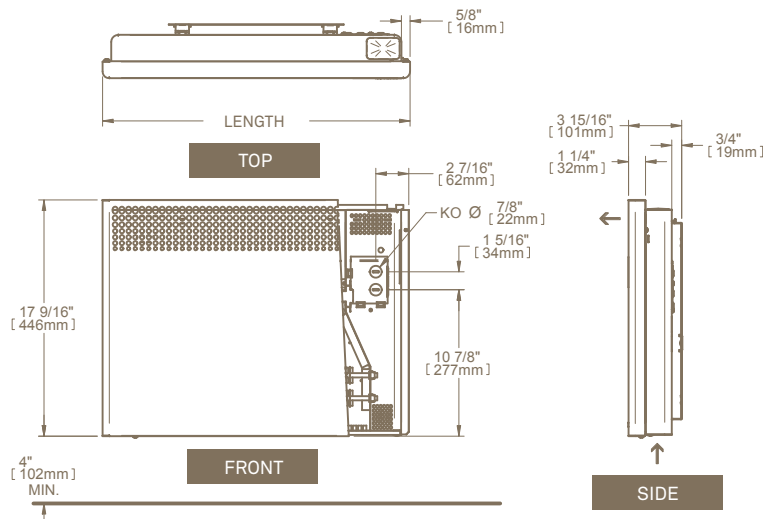

Add W for white, SW for soft white or SS for stainless steel (see www.stelpro.com/en-US/orora for optional colors and contact your °STELPRO representative for more information)
Mechanical wall thermostats are not compatible with the without thermostat model (WC) – electronic thermostat is required.
--- not available

MODEL WITH 120 V PLUG (RESIDENTIAL OUTLET)

BUILT-IN THERMOSTAT	POWER	VOLTAGE	HEIGHT	LENGTH	WEIGHT
CODE	WATTS	VOLTS	IN.	IN.	LB
ASHC1501PW	1500	120	17 9/16	28 5/8	15.7

ACCESSORIES

PRODUCT	DESCRIPTION
SHCRE153*	built-in electronic low voltage relay [15 A @ 120 V-347 V]
SHCRE156*	built-in electronic low voltage relay [6 A @ 600 V]
SHCRE153T*	built-in electronic low voltage relay c/w transformer 24 V [15 A @ 208 V-347 V]

Electronic relays can receive a PWM (pulsed width modulation) or digital (on/off) signal.

* Factory installed

TECHNICAL DRAWINGS

BUILT-IN ELECTRONIC THERMOSTAT
AVAILABLE FOR THE 120 V TO 240 V MODELS