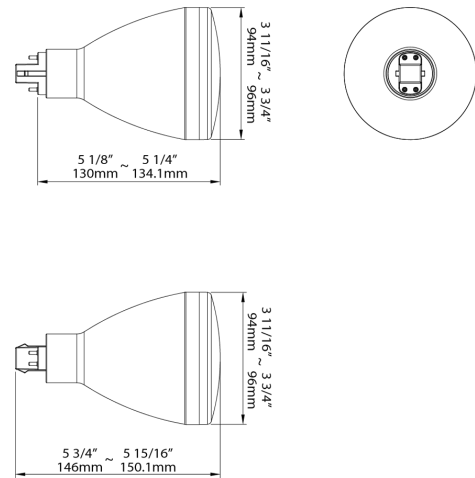

Technical Specifications

Product Type	Compact
Bulb Shape	PLT-V
Finish	Frosted
Wattage	16WW
Wattage Equivalency	42WW Fluorescent
Typical Lumen Output	1750
Efficacy	110 lm/W
Color Temperature	3500K Neutral White
CRI	82
Base Type	GX24q
L70 Lifespan	50,000 hours
Operating Temperature	-20°C - 45°C
Dimmable	No
Beam Angle	100°
Warranty	5-Year, No-Compromise Warranty
Installation Type	Type A, Plug and Play
Installation Orientation	Vertical
For Use in Emergency Fixtures	No
For Use Outdoors in Open Fixtures	No

Electrical Characteristics

Input Voltage	Ballast Dependent
Power Factor	Ballast Dependent
Operating Frequency	Ballast Dependent
Input Current @ 120V	Ballast Dependent
Input Current @ 277V	Ballast Dependent

Case and Pallet Dimensions

	QTY	LENGTH	WIDTH	HEIGHT
CASE	20	20.5	13.8	8.7
PALLET	600	44.1	41.3	41.7

Dimension

Light Distribution