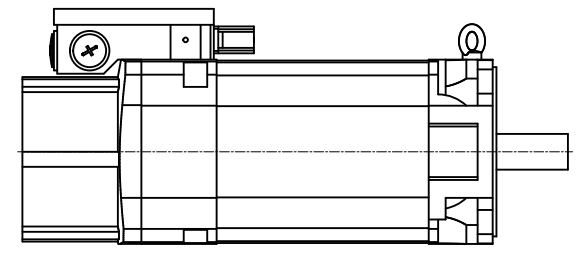

Type of construction: IM B5 (IM V1, IM V3) / Type of protection: IP55

	-	
Terminal box	gk813	1PH8107-1FF02-0BA1
Weight	73 kg	
Unit	mm (in)	
Date	2/5/20	
SIEMENS AG		
not toleranced dimensions: ± 1		DT

1 2 3 4 5 6 7 8

A

B

C

D

E

F