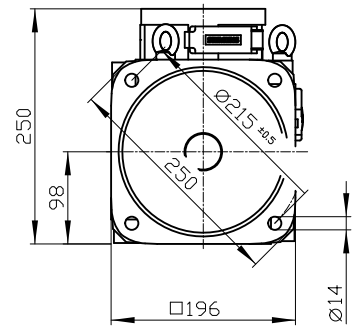

Type of construction: IM B5 (IM V1, IM V3) / Type of protection: IP55

	-	
Terminal box	gk813	1PH8107-1FF02-0BA1
Weight	73 kg	
Unit	mm (in)	
Date	2/5/20	
SIEMENS AG		
not toleranced dimensions: ± 1		DT

1 2 3 4 5 6 7 8

A

B

C

D

E

F