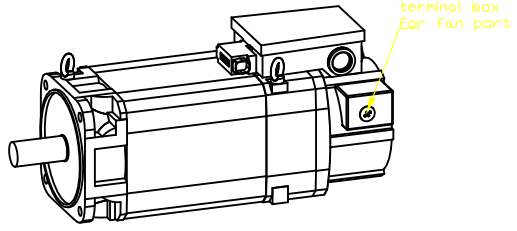

Type of construction: IM B5 (IM V1, IM V3) / Type of protection: IP55

	-	
Terminal box	gk813	1PH8107-1FF02-0BA1
Weight	73 kg	
Unit	mm (in)	
Date	2/5/20	
SIEMENS AG		
not toleranced dimensions: ± 1		DT

1 2 3 4 5 6 7 8

A

B

C

D

E

F