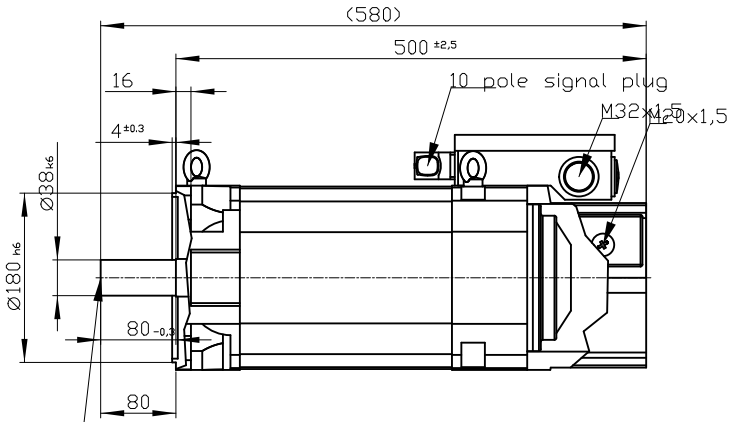

Confie a titre de secret d'entreprise. Tous droits réservés.
Confiado como secreto industrial. Nos reservamos todos los derechos.
Comunicado como segredo empresarial. Reservados todos os direitos.

The reproduction or use of this document or its contents is not permitted without express written authority. Diffenders will be liable for damages. All rights, including rights created by patent grant or registration of a utility model or design, are reserved.

Copyright © Siemens AG 2005
Copy-drawing do not make any manual changes

1 2 3 4 5 6 7 8

A

B

C

D

E

F

DIN 332 - DR M12