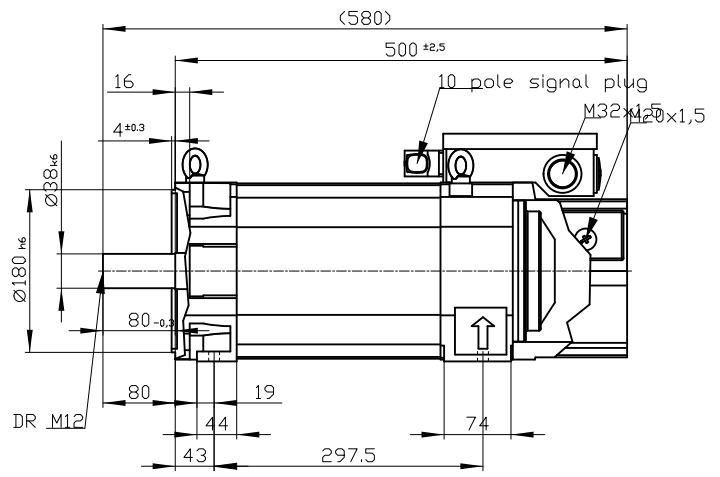

Confie a titre de secret d'entreprise. Tous droits réservés.
Confiado como secreto industrial. Nos reservamos todos los derechos.
Comunicado como segredo empresarial. Reservados todos os direitos.

The reproduction or use of this document or its contents is not permitted without express written authority. Offenders will be liable for damages. All rights, including rights created by patent grant or registration of a utility model or design, are reserved.

Copyright © Siemens AG 2005
Copy-drawing do not make any manual changes

1 2 3 4 5 6 7 8

A

B

C

D

E

F

Type of construction: IM B35 (IM V15, IM V35) / Type of protection: IP55

Terminal box	gk813	1PH8107-3DD03-0AA1
Weight	94 kg	
Unit	mm (in)	
Date	2/5/20	
SIEMENS AG		
not toleranced dimensions: ± 1		DT

1 2 3 4 5 6 7 8

A

B

C

D

E

F