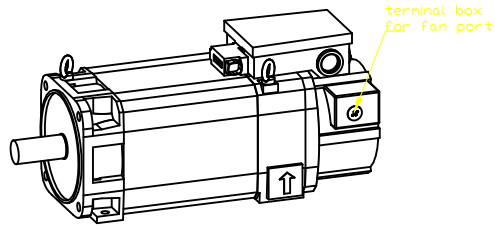

Confie a titre de secret d'entreprise. Tous droits réservés.
Confiado como secreto industrial. Nos reservamos todos los derechos.
Comunicado como segredo empresarial. Reservados todos os direitos.

The reproduction or use of this document or its contents is not permitted without express written authority. Offenders will be liable for damages. All rights, including rights created by patent grant or registration of a utility model or design, are reserved.

Copyright © Siemens AG 2005
Copy-drawing do not make any manual changes

1 2 3 4 5 6 7 8

A

B

C

D

E

F

Type of construction: IM B35 (IM V15, IM V35) / Type of protection: IP55

Terminal box	gk813	1PH8107-3DD03-0AA1
Weight	94 kg	
Unit	mm (in)	
Date	2/5/20	
SIEMENS AG		
not toleranced dimensions: ± 1		DT

1 2 3 4 5 6 7 8

A

B

C

D

E

F