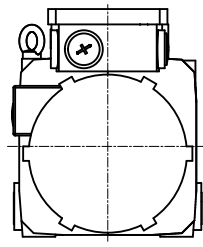

Confie a titre de secret d'entreprise. Tous droits réservés.
Confiado como secreto industrial. Nos reservamos todos los derechos.
Comunicado como segredo empresarial. Reservados todos os direitos.

The reproduction or use of this document or its contents is not permitted without express written authority. Offenders will be liable for damages. All rights, including rights created by patent grant or registration of a utility model or design, are reserved.

Copyright © Siemens AG 2005
Copy-drawing do not make any manual changes

1 2 3 4 5 6 7 8

A

B

C

D

E

F

Type of construction: IM B35 (IM V15, IM V35) / Type of protection: IP55

Terminal box	gk813	1PH8107-3DD03-0AA1
Weight	94 kg	
Unit	mm (in)	
Date	2/5/20	
SIEMENS AG		
not toleranced dimensions: ± 1		DT

1 2 3 4 5 6 7 8

A

B

C

D

E

F