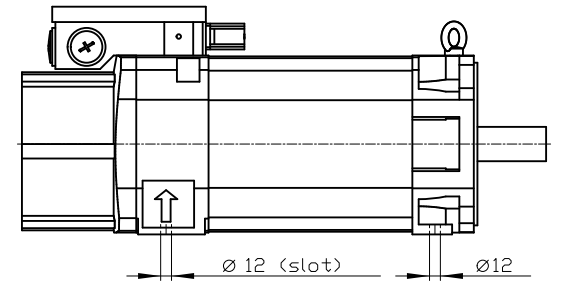

Confie a titre de secret d'entreprise. Tous droits réservés.
Confiado como secreto industrial. Nos reservamos todos los derechos.
Comunicado como segredo empresarial. Reservados todos os direitos.

The reproduction or use of this document or its contents is not permitted without express written authority. Offenders will be liable for damages. All rights, including rights created by patent grant or registration of a utility model or design, are reserved.

Copyright © Siemens AG 2005
Copy-drawing do not make any manual changes

1 2 3 4 5 6 7 8

A

B

C

D

E

F

Type of construction: IM B35 (IM V15, IM V35) / Type of protection: IP55

Terminal box	gk813	1PH8107-3DD03-0AA1
Weight	94 kg	
Unit	mm (in)	
Date	2/5/20	
SIEMENS AG		
not toleranced dimensions: ± 1		DT

1 2 3 4 5 6 7 8

A

B

C

D

E

F