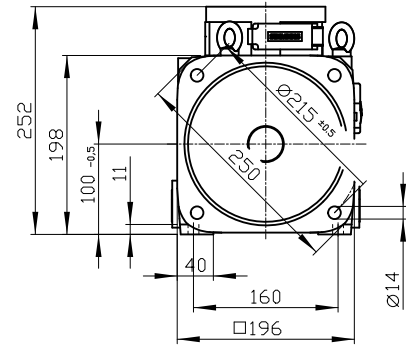

Confie a titre de secret d'entreprise. Tous droits réservés.
Confiado como secreto industrial. Nos reservamos todos los derechos.
Comunicado como segredo empresarial. Reservados todos os direitos.

The reproduction or use of this document or its contents is not permitted without express written authority. Offenders will be liable for damages. All rights, including rights created by patent grant or registration of a utility model or design, are reserved.

Copyright © Siemens AG 2005
Copy-drawing do not make any manual changes

1 2 3 4 5 6 7 8

A

B

C

D

E

F

Type of construction: IM B35 (IM V15, IM V35) / Type of protection: IP55

Terminal box	gk813	1PH8107-3DD03-0AA1
Weight	94 kg	
Unit	mm (in)	
Date	2/5/20	
SIEMENS AG		
not toleranced dimensions: ± 1		DT

1 2 3 4 5 6 7 8

A

B

C

D

E

F