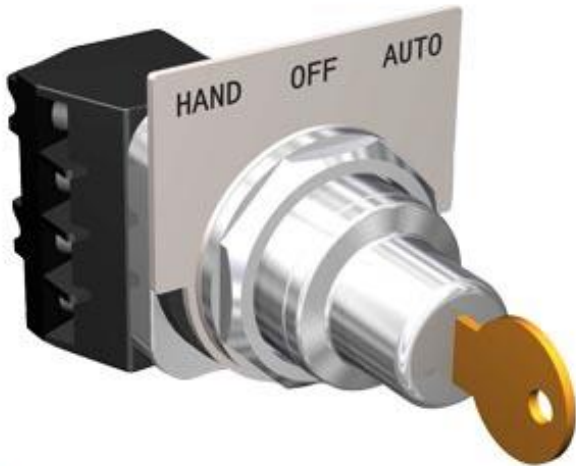

SELECTOR SWITCH"A9 HAND-OFF-AUTO

Figure similar

Product brand name

NEMA Control Product Accessories

>>> For datasheet, click on link in "Further information" and select "Search Datasheet in Service&Support (Manuals)" !! <<<