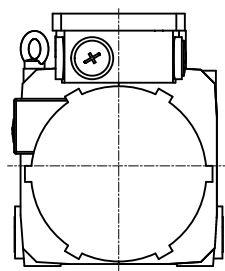

Confie a titre de secret d'entreprise. Tous droits réservés.
Confiado como secreto industrial. Nos reservamos todos los derechos.
Comunicado como segredo empresarial. Reservados todos os direitos.

The reproduction or use of this document or its contents is not permitted without express written authority. Offenders will be liable for damages. All rights, including rights created by patent grant or registration of a utility model or design, are reserved.

Copyright © Siemens AG 2005
Copy-drawing do not make any manual changes

1 2 3 4 5 6 7 8

A

B

C

D

E

F

Type of construction: IM B35 (IM V15, IM V35) / Type of protection: IP55

	-	
Terminal box	gk813	1PH8103-1DF03-0BA1
Weight	51 kg	
Unit	mm (in)	
Date	2/5/20	
SIEMENS AG		
not toleranced dimensions: ± 1		DT

1 2 3 4 5

A

B

C

D

E

F