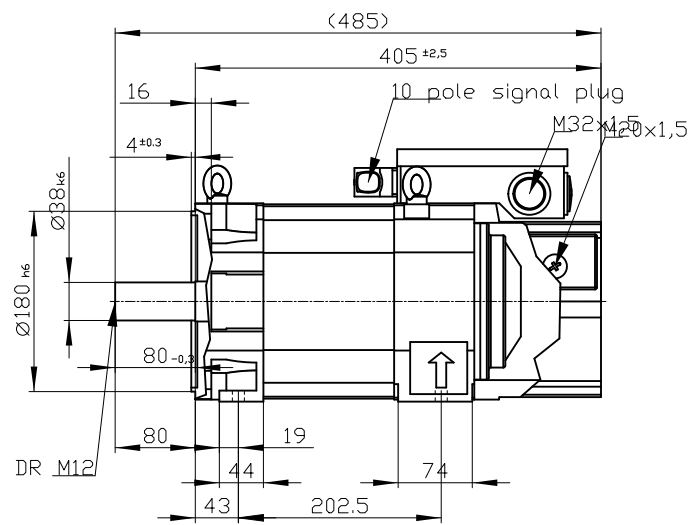

Confie a titre de secret d'entreprise. Tous droits réservés.
Confiado como secreto industrial. Nos reservamos todos los derechos.
Comunicado como segredo empresarial. Reservados todos os direitos.

The reproduction or use of this document or its contents is not permitted without express written authority. Offenders will be liable for damages. All rights, including rights created by patent grant or registration of a utility model or design, are reserved.

Copyright © Siemens AG 2005
Copy-drawing do not make any manual changes

1 2 3 4 5 6 7 8

A

B

C

D

E

F

Type of construction: IM B35 (IM V15, IM V35) / Type of protection: IP55

	-	
Terminal box	gk813	1PH8103-1DF03-0BA1
Weight	51 kg	
Unit	mm (in)	
Date	2/5/20	
SIEMENS AG		
not toleranced dimensions: ± 1		DT

1 2 3 4 5

A

B

C

D

E

F