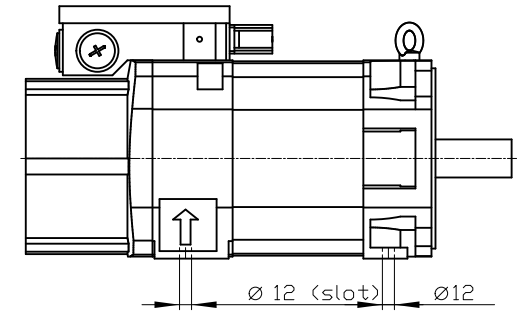

Confie a titre de secret d'entreprise. Tous droits réservés.
Confiado como secreto industrial. Nos reservamos todos los derechos.
Comunicado como segredo empresarial. Reservados todos os direitos.

The reproduction or use of this document or its contents is not permitted without express written authority. Offenders will be liable for damages. All rights, including rights created by patent grant or registration of a utility model or design, are reserved.

Copyright © Siemens AG 2005
Copy-drawing do not make any manual changes

1 2 3 4 5 6 7 8

A

B

C

D

E

F

Type of construction: IM B35 (IM V15, IM V35) / Type of protection: IP55

	-	
Terminal box	gk813	1PH8103-1DF03-0BA1
Weight	51 kg	
Unit	mm (in)	
Date	2/5/20	
SIEMENS AG		
not toleranced dimensions: ± 1		DT

1 2 3 4 5

A

B

C

D

E

F