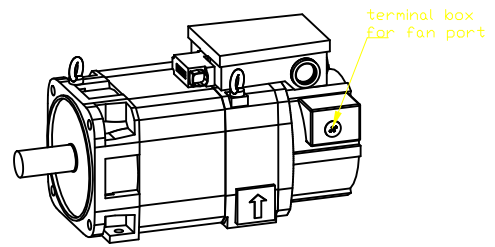

Confie a titre de secret d'entreprise. Tous droits réservés.
Confiado como secreto industrial. Nos reservamos todos los derechos.
Comunicado como segredo empresarial. Reservados todos os direitos.

The reproduction or use of this document or its contents is not permitted without express written authority. Offenders will be liable for damages. All rights, including rights created by patent grant or registration of a utility model or design, are reserved.

Copyright © Siemens AG 2005
Copy-drawing do not make any manual changes

1 2 3 4 5 6 7 8

A

B

C

D

E

F

Type of construction: IM B35 (IM V15, IM V35) / Type of protection: IP55

	-	
Terminal box	gk813	1PH8103-1DF03-0BA1
Weight	51 kg	
Unit	mm (in)	
Date	2/5/20	
SIEMENS AG		
not toleranced dimensions: ± 1		DT

1 2 3 4 5

A

B

C

D

E

F