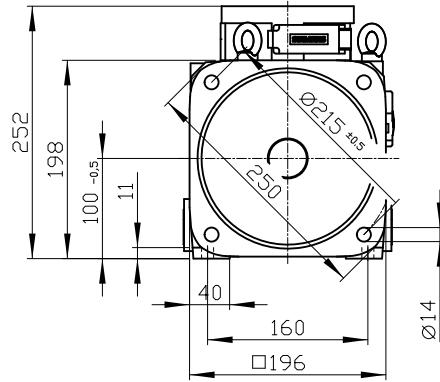

Confie a titre de secret d'entreprise. Tous droits réservés.
Confiado como secreto industrial. Nos reservamos todos los derechos.
Comunicado como segredo empresarial. Reservados todos os direitos.

The reproduction or use of this document or its contents is not permitted without express written authority. Offenders will be liable for damages. All rights, including rights created by patent grant or registration of a utility model or design, are reserved.

Copyright © Siemens AG 2005
Copy-drawing do not make any manual changes

1 2 3 4 5 6 7 8

A

B

C

D

E

F

Type of construction: IM B35 (IM V15, IM V35) / Type of protection: IP55

	-	
Terminal box	gk813	1PH8103-1DF03-0BA1
Weight	51 kg	
Unit	mm (in)	
Date	2/5/20	
SIEMENS AG		
not toleranced dimensions: ± 1		DT

1 2 3 4 5

A

B

C

D

E

F