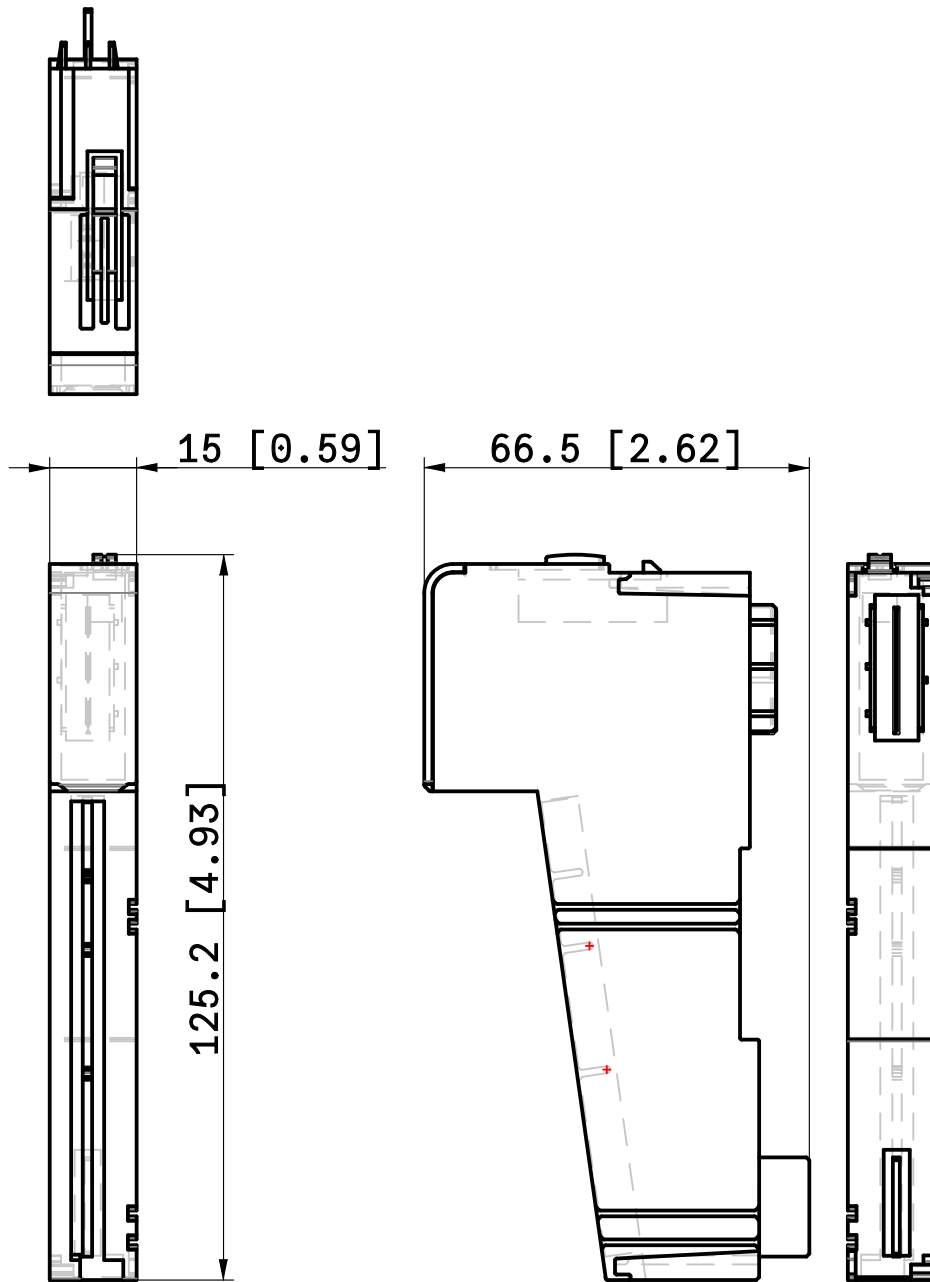

2D derivation

expanding human possibility™