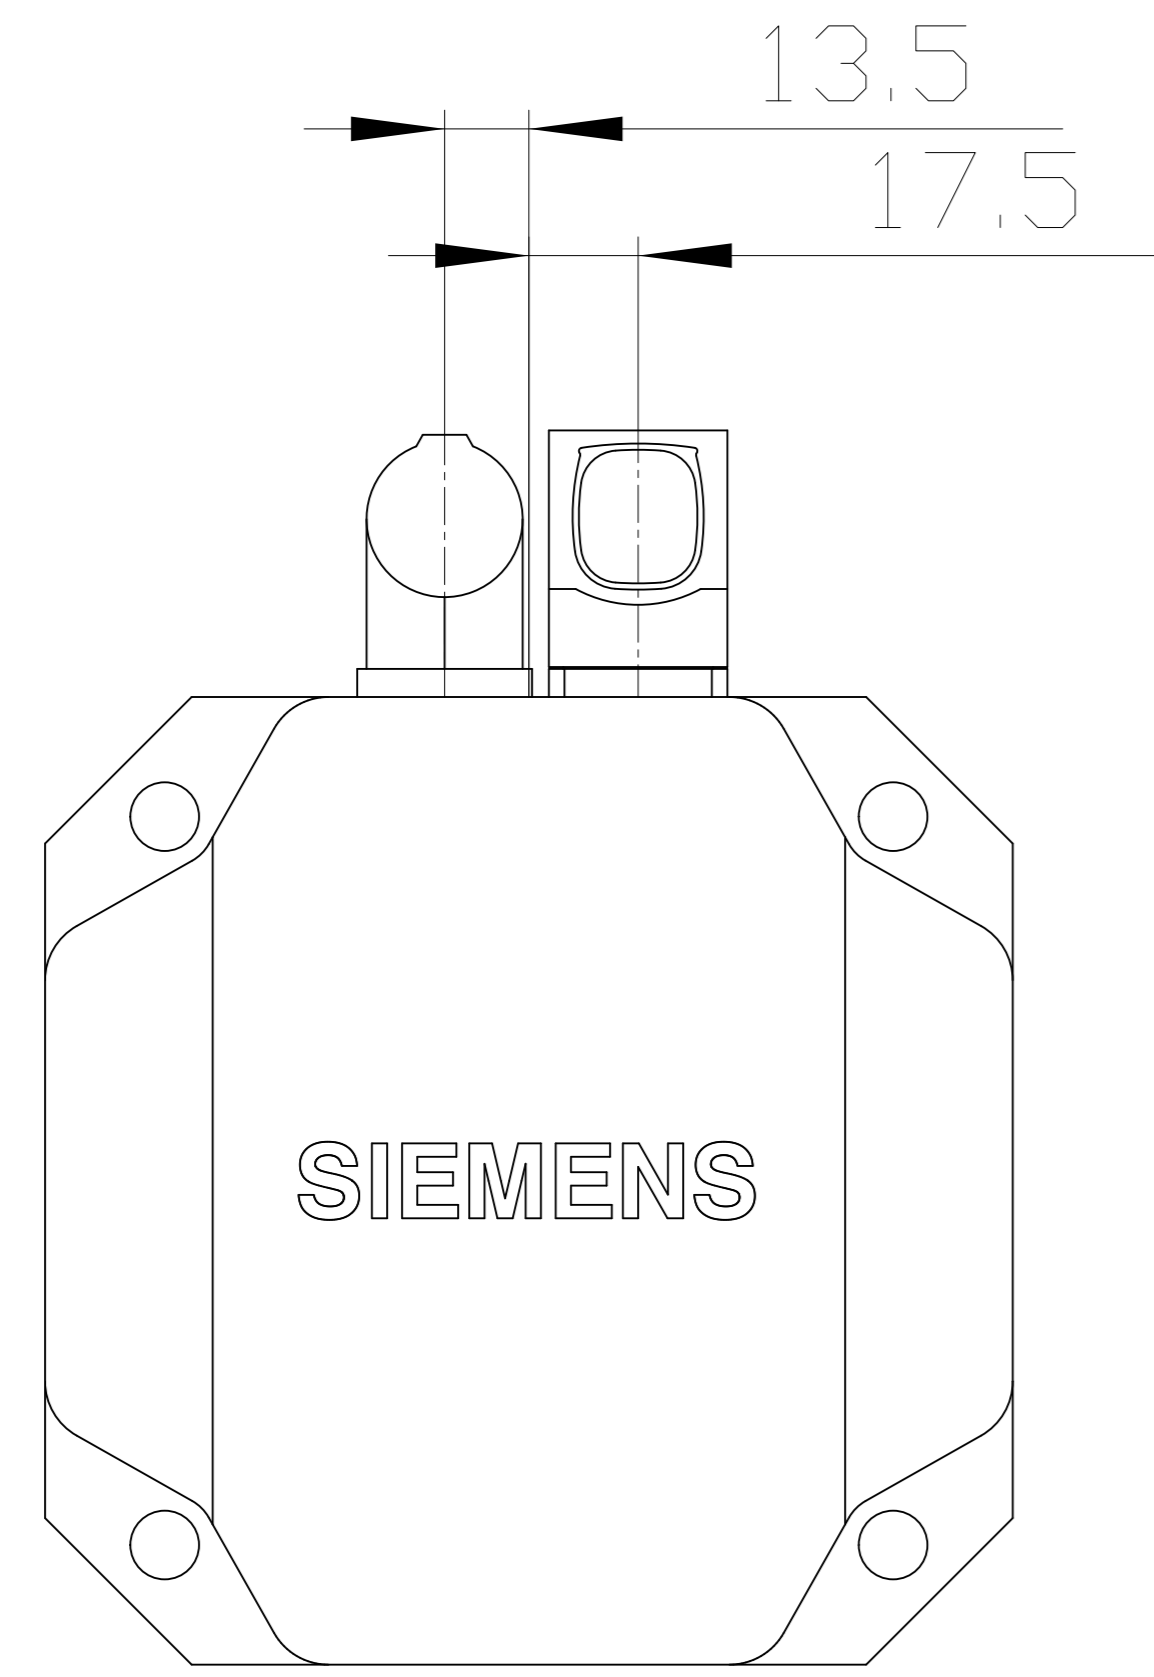

Copyright© Siemens AG 2005
 Copy-drawing; do not make any manual changes

DIN 332-DR M12

Connector size 1 = M23;
 6-pole for power and brake

10-pole RJ45 socket

	?ANGEBOT?	
	?OPTIONEN?	
Unit	mm [in]	1FK7080-5AH71-1DA5
Date	Wed May 22 17:01:47 CEST 2019	
SIEMENS AG		
?GEWICHT?		
		?APPLICATION?