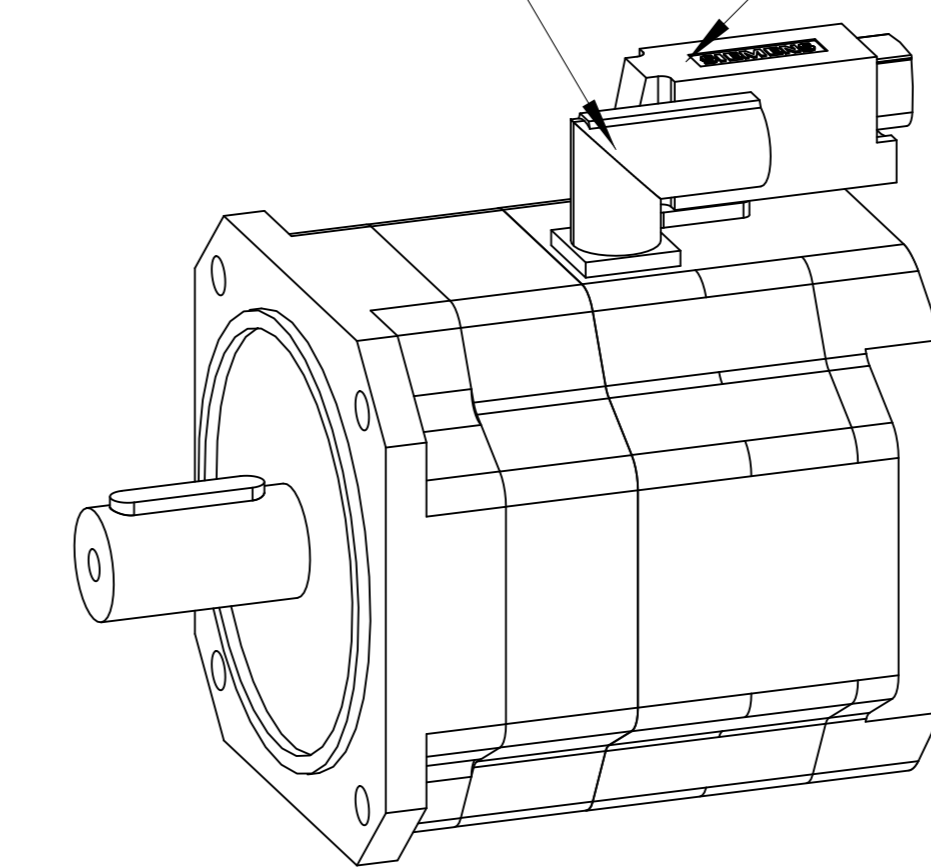

Copyright© Siemens AG 2005
 Copy-drawing; do not make any manual changes

DIN 332-DR M12

Connector size 1 = M23;
 6-pole for power and brake

10-pole RJ45 socket

	?ANGEBOT?	
	?OPTIONEN?	
Unit	mm [in]	1FK7080-5AH71-1DA5
Date	Wed May 22 17:01:47 CEST 2019	
SIEMENS AG		
?GEWICHT?		
		?APPLICATION?