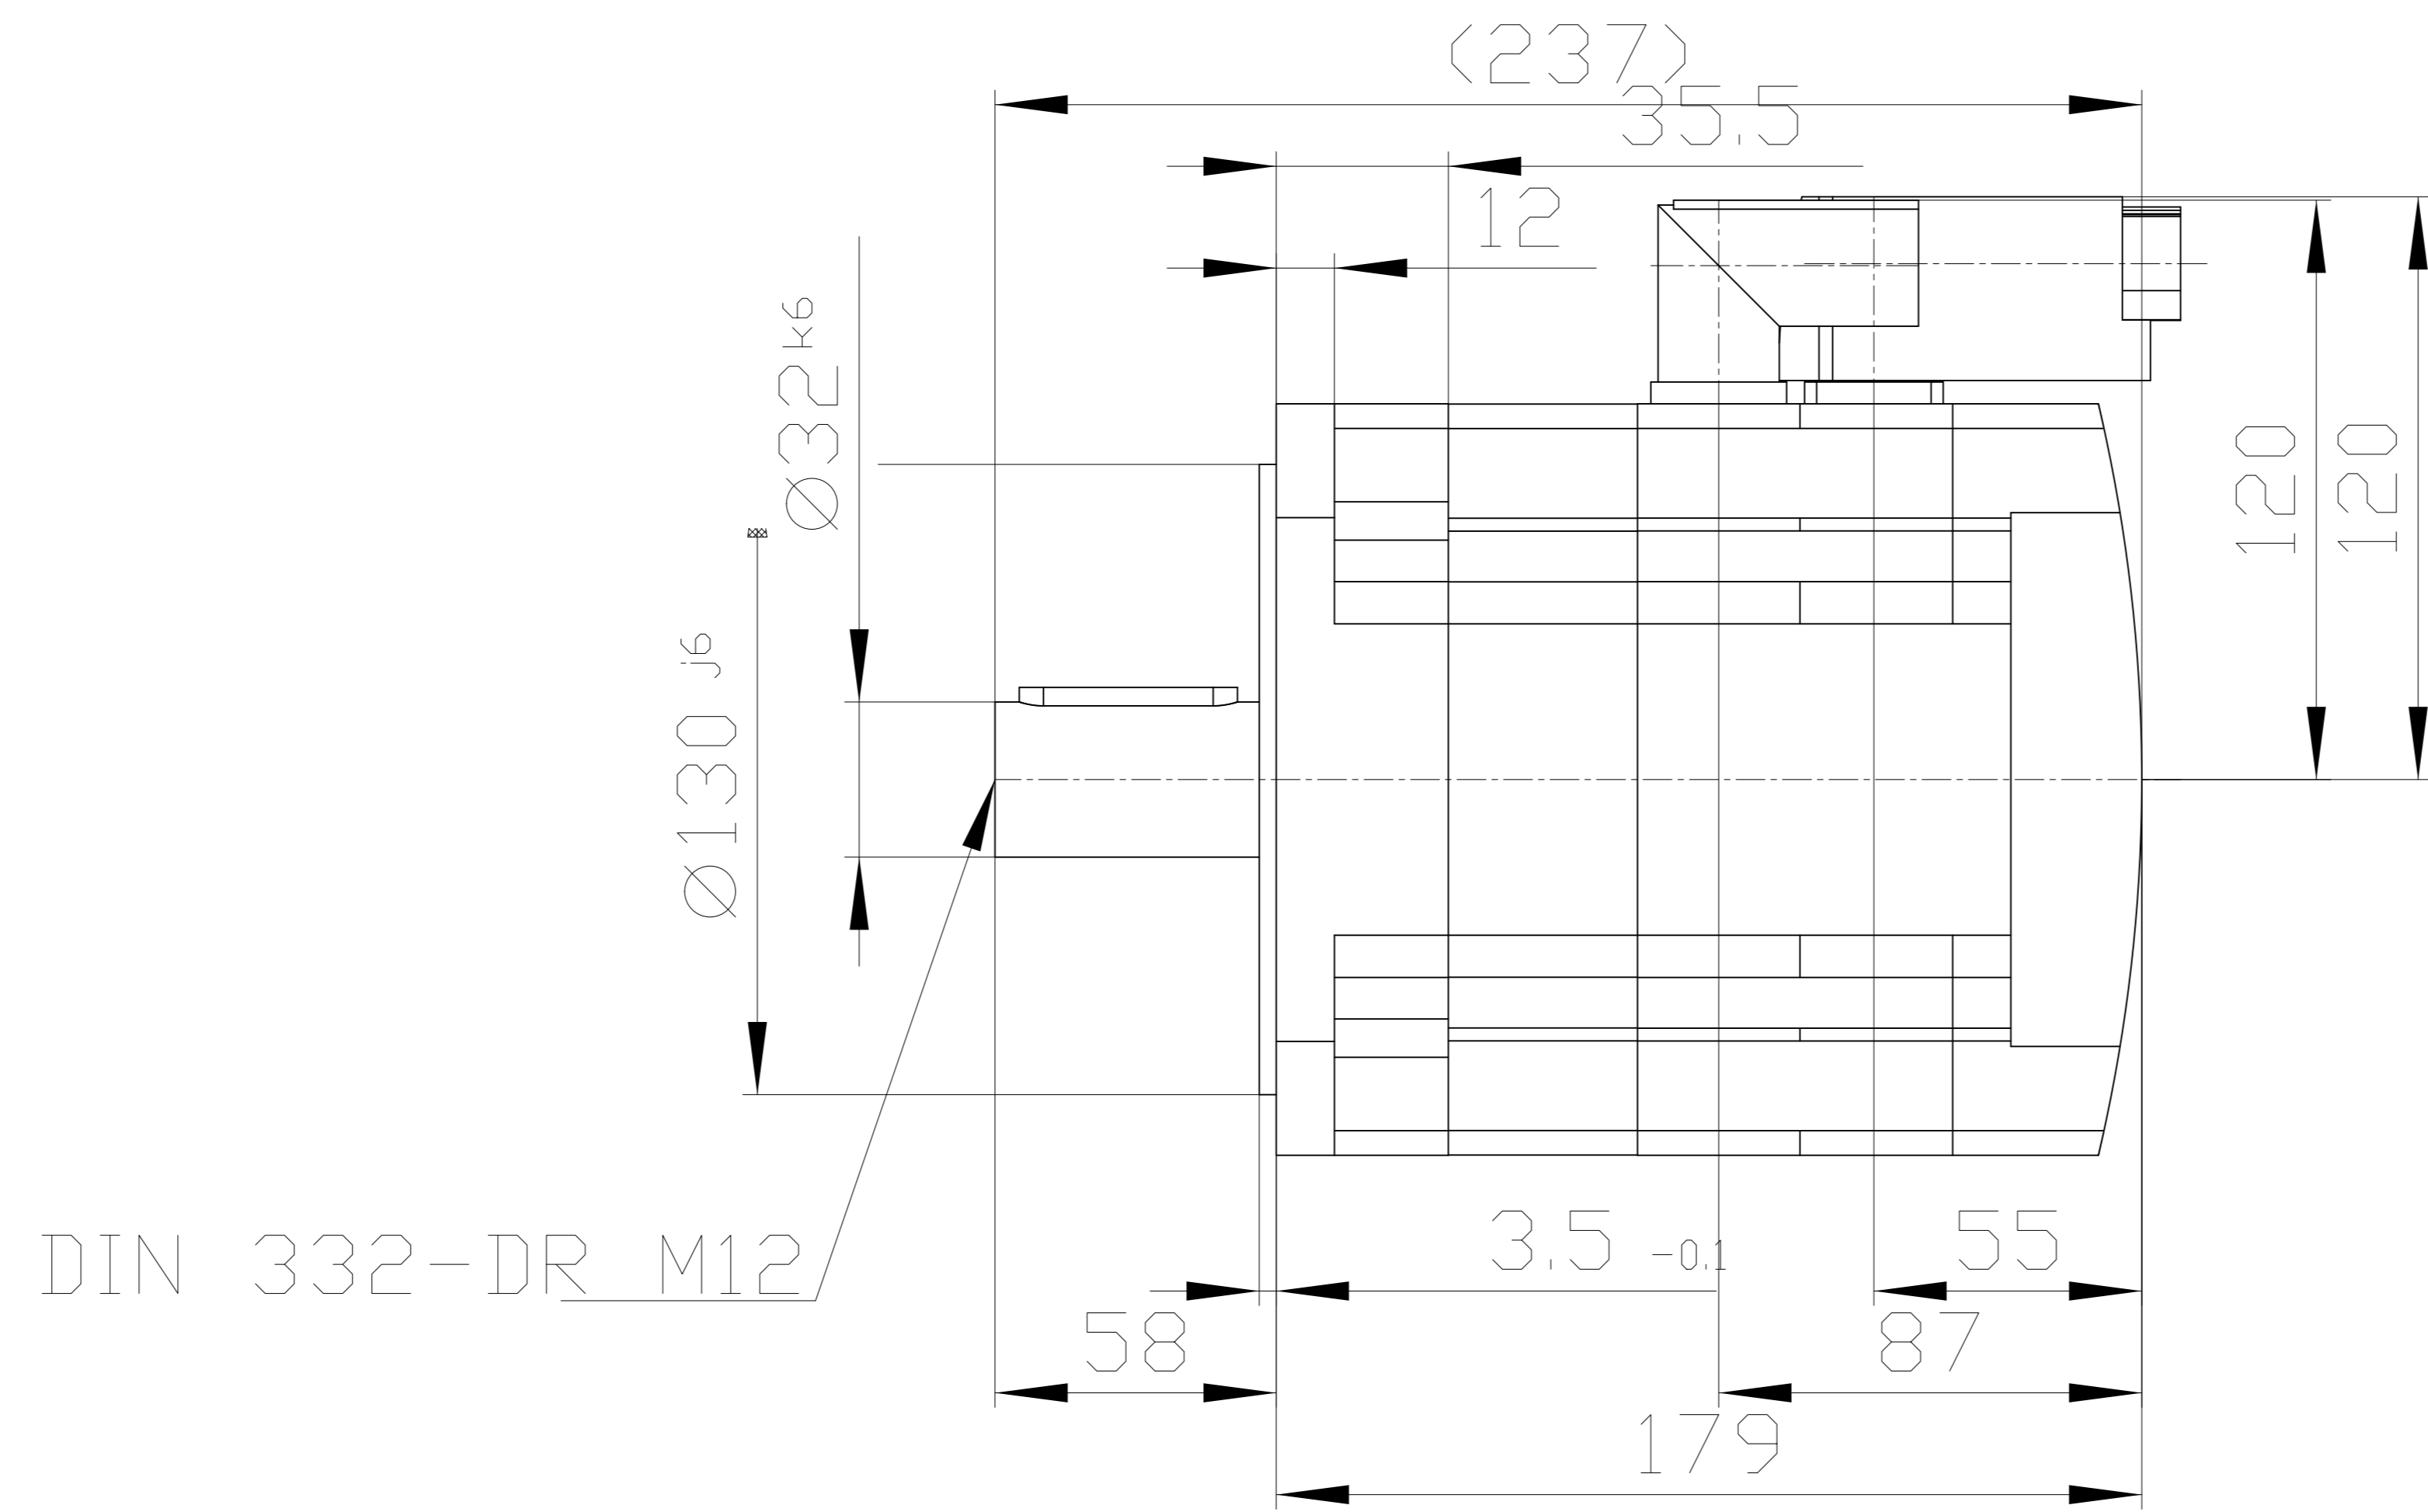

Copyright© Siemens AG 2005
 Copy-drawing; do not make any manual changes

DIN 332-DR M12

Connector size 1 = M23;
 6-pole for power and brake

10-pole RJ45 socket

	?ANGEBOT?	
	?OPTIONEN?	
Unit	mm [in]	1FK7080-5AH71-1DA5
Date	Wed May 22 17:01:47 CEST 2019	
SIEMENS AG		
?GEWICHT?		
		?APPLICATION?