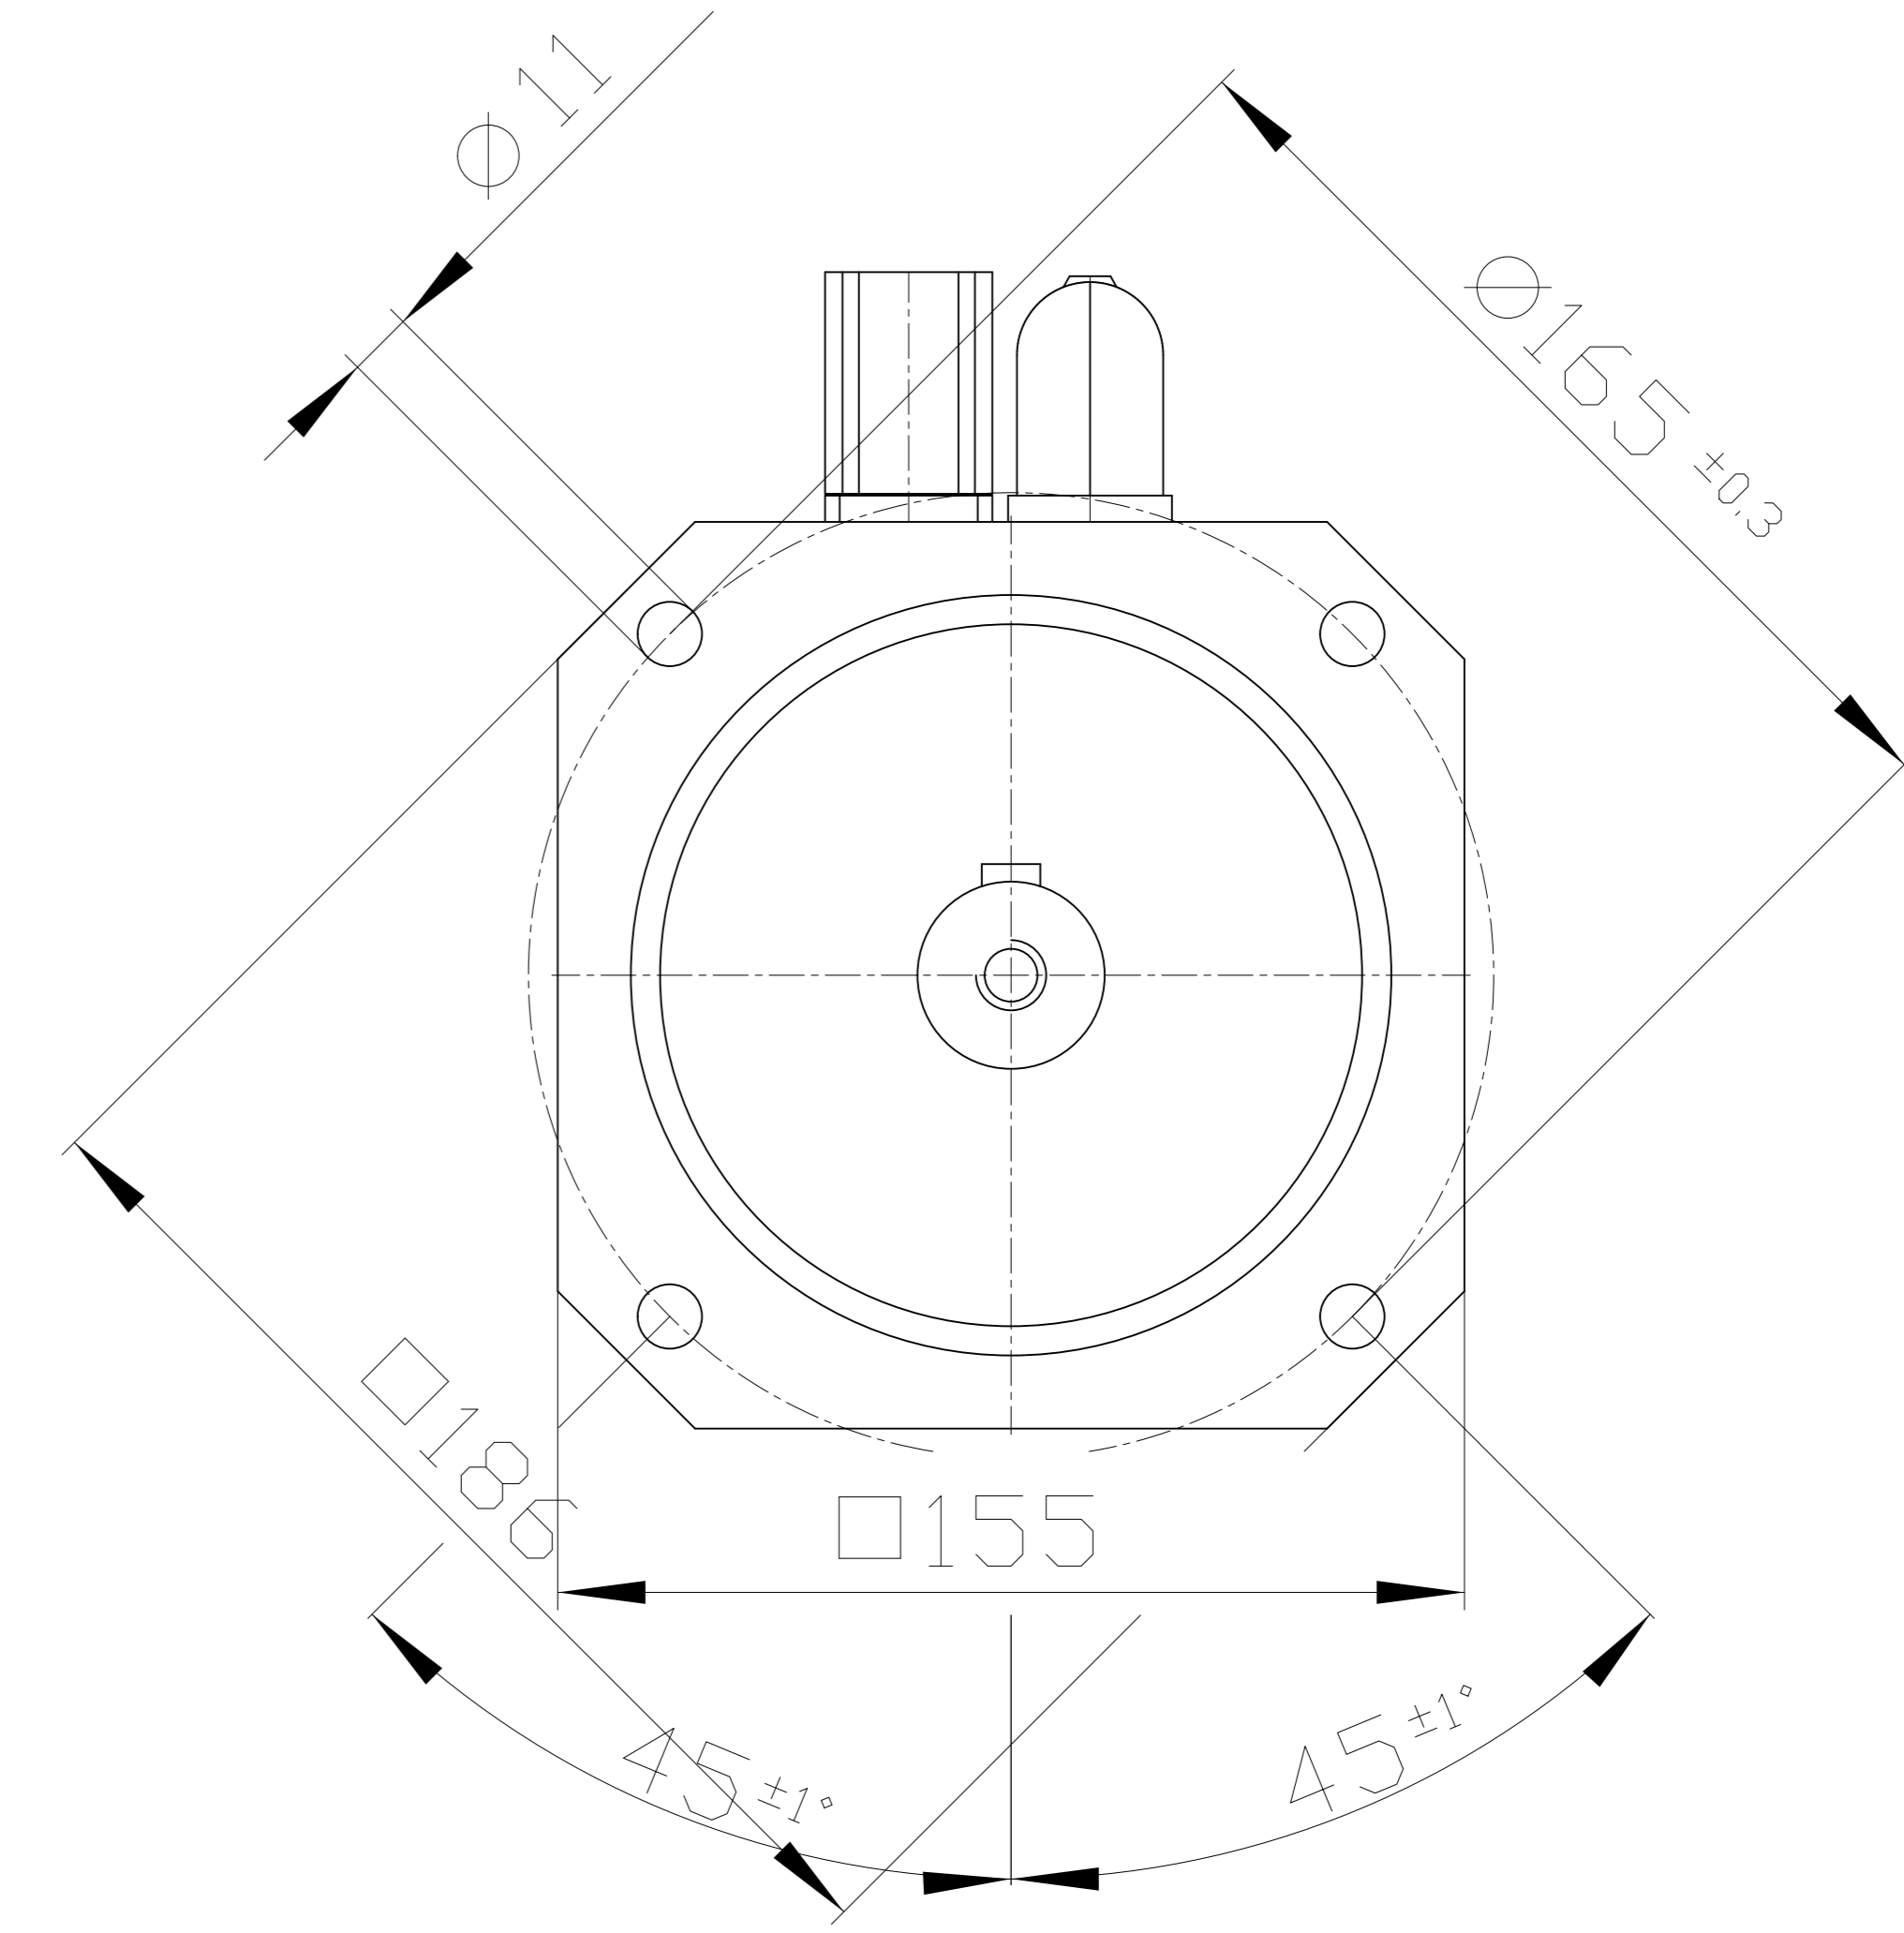

Copyright© Siemens AG 2005
 Copy-drawing; do not make any manual changes

DIN 332-DR M12

Connector size 1 = M23;
 6-pole for power and brake

10-pole RJ45 socket

	?ANGEBOT?	
	?OPTIONEN?	
Unit	mm [in]	1FK7080-5AH71-1DA5
Date	Wed May 22 17:01:47 CEST 2019	
SIEMENS AG		
?GEWICHT?		
		?APPLICATION?