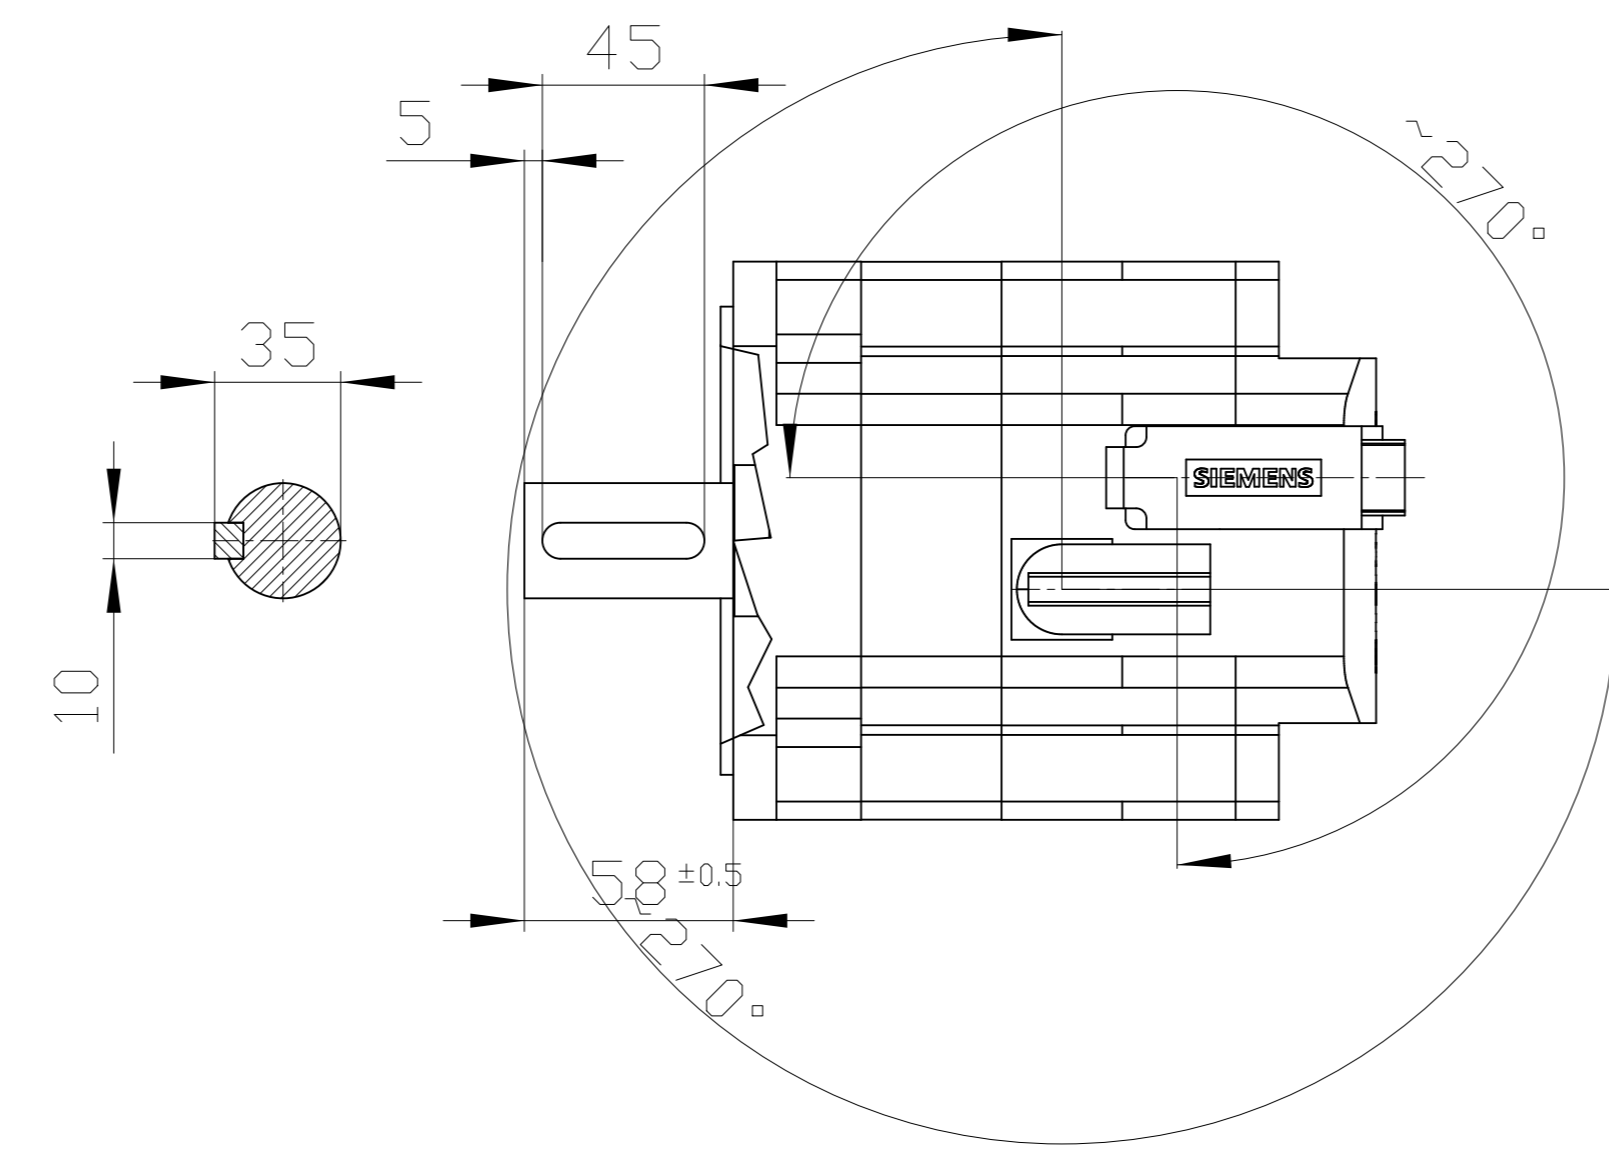

Copyright© Siemens AG 2005
 Copy-drawing; do not make any manual changes

DIN 332-DR M12

Connector size 1 = M23;
 6-pole for power and brake

10-pole RJ45 socket

	?ANGEBOT?	
	?OPTIONEN?	
Unit	mm [in]	1FK7080-5AH71-1DA5
Date	Wed May 22 17:01:47 CEST 2019	
SIEMENS AG		
?GEWICHT?		
		?APPLICATION?