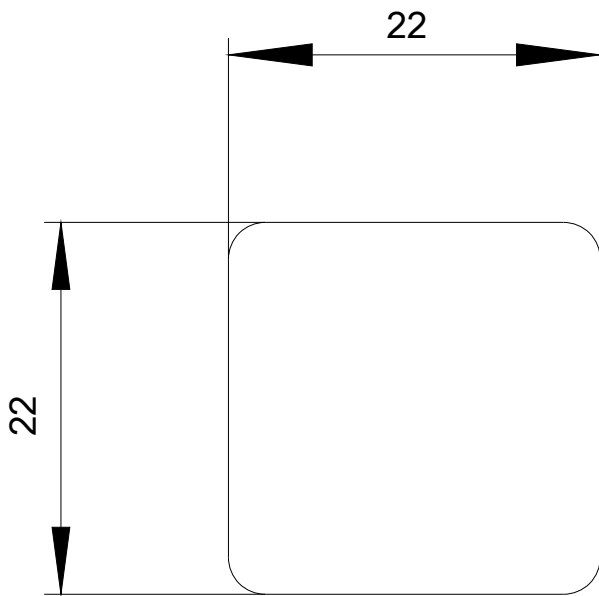

#### Installation/ mounting/ dimensions

(height)	22 mm
Width	22 mm

**Image database (product images, 2D dimension drawings, 3D models, device circuit diagrams, EPLAN macros, ...)**

[http://www.automation.siemens.com/bilddb/cax\\_de.aspx?mlfb=3SU1900-0AF16-0DS0&lang=en](http://www.automation.siemens.com/bilddb/cax_de.aspx?mlfb=3SU1900-0AF16-0DS0&lang=en)