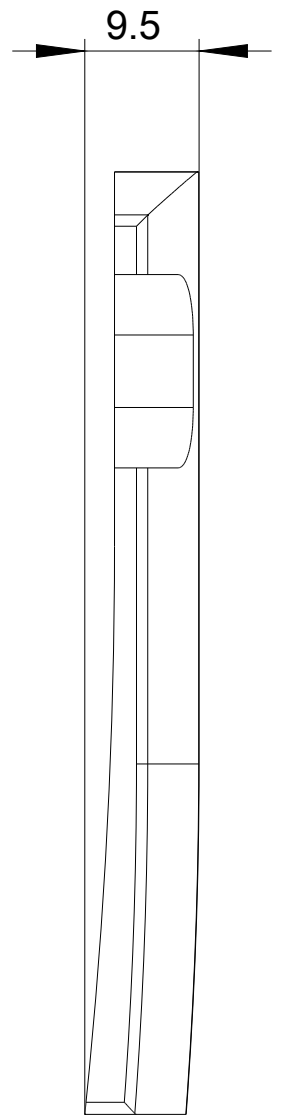

LED cover for position switch Metal 3SE51 2 LEDs, yellow/green, 110-230 V AC Color turquoise

Product designation	cover with LED 230 V AC, for wide enclosures for position switch, metal, turquoise
General technical data	
Degree of pollution	class 3
Protection class IP	IP66/IP67
Shock resistance	
• acc. to IEC 60068-2-27	30 g / 11 ms
Vibration resistance	
• acc. to IEC 60068-2-6	0.35 mm/5g
Length of the sensor	78 mm
Width of the sensor	56 mm
Design of the interface for safety-related communication	without
Enclosure	
Design of the housing	block, wide
Coating of the enclosure	cathodic immersion coating
Drive Head	
Design of the operating mechanism	Other, without, cover

Type of voltage of the supply voltage

- of the optional LED indicator AC

Supply voltage

- of LED 230 V

Installation/ mounting/ dimensions

Mounting position any

Mounting type screw fixing

Certificates/ approvals

<https://support.industry.siemens.com/cs/ww/en/ps/3SE5120-3AA00>

Image database (product images, 2D dimension drawings, 3D models, device circuit diagrams, EPLAN macros, ...)

http://www.automation.siemens.com/bilddb/cax_de.aspx?mlfb=3SE5120-3AA00&lang=en