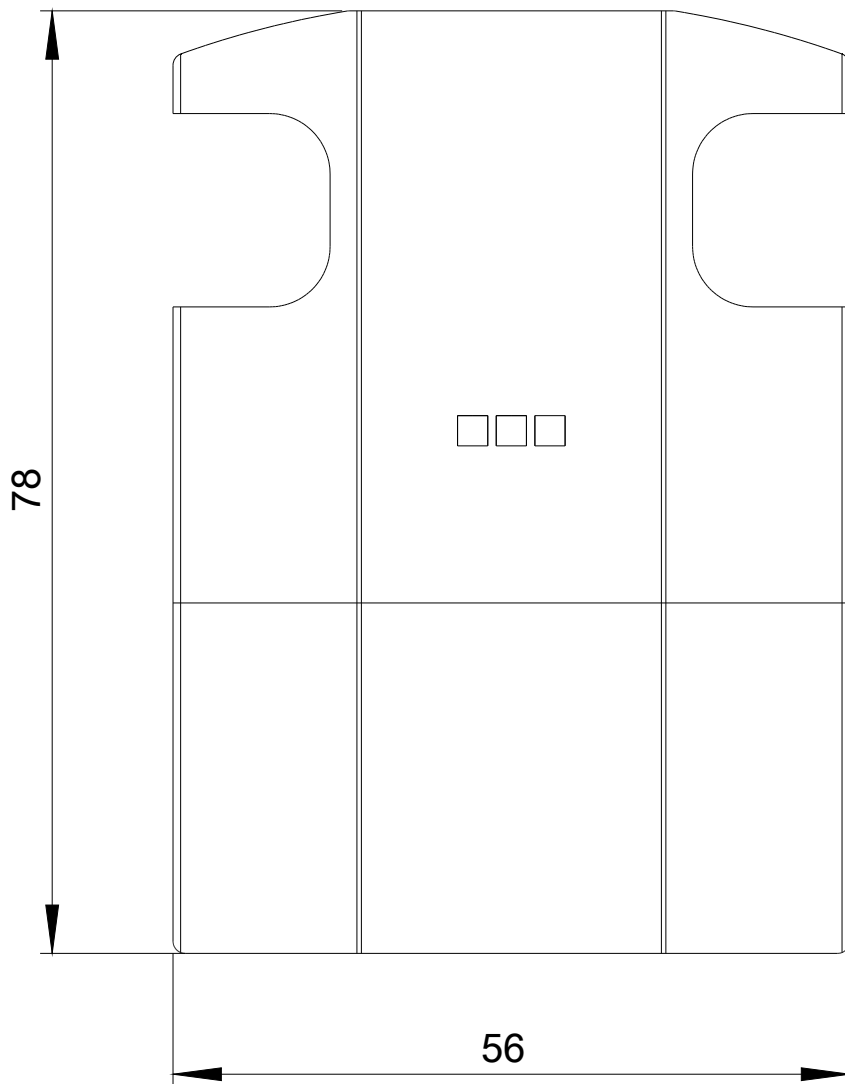

<https://support.industry.siemens.com/cs/ww/en/ps/3SE5120-3AA00>

Image database (product images, 2D dimension drawings, 3D models, device circuit diagrams, EPLAN macros, ...)

http://www.automation.siemens.com/bilddb/cax_de.aspx?mlfb=3SE5120-3AA00&lang=en