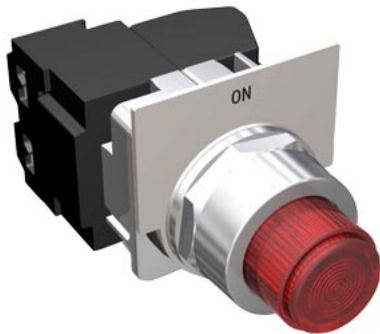

PUSHBUTTON"FS" P-T-T RED "ON"120V

product brand name

NEMA Control Product Accessories

Further information

Industry Mall (Online ordering system)

<https://mall.industry.siemens.com/mall/en/us/Catalog/product?mfb=US2:49SPLPBRF>

Service&Support (Manuals, Certificates, Characteristics, FAQs,...)

<https://support.industry.siemens.com/cs/ww/en/ps/US2:49SPLPBRF>

Image database (product images, 2D dimension drawings, 3D models, device circuit diagrams, EPLAN macros, ...)