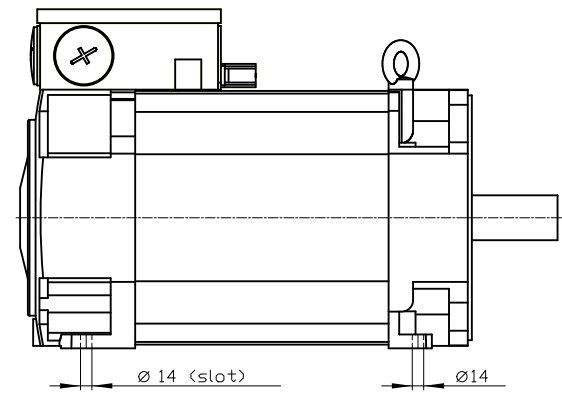

Type of construction: IM B35 (IM V15, IM V35) / Type of protection: IP65

	-	
Terminal box	gk873	1PH8166-1FF23-0BA1
Weight	269 kg	
Unit	mm (in)	
Date	2/5/20	
<b>SIEMENS AG</b>		
not toleranced dimensions: ± 1		DT