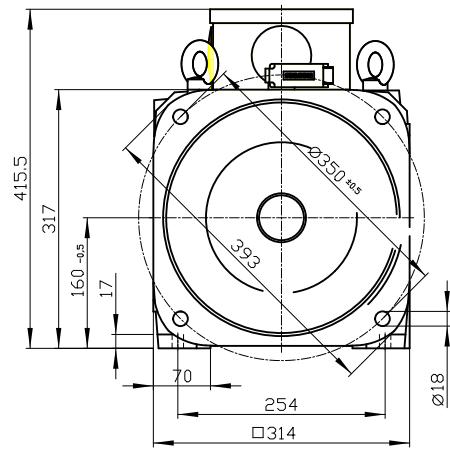

Type of construction: IM B35 (IM V15, IM V35) / Type of protection: IP65

	-	
Terminal box	gk873	1PH8166-1FF23-0BA1
Weight	269 kg	
Unit	mm (in)	
Date	2/5/20	
<b>SIEMENS AG</b>		
not toleranced dimensions: ± 1		DT