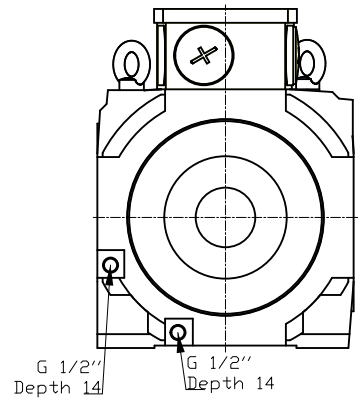

Type of construction: IM B35 (IM V15, IM V35) / Type of protection: IP65

	-	
Terminal box	gk873	1PH8166-1FF23-0BA1
Weight	269 kg	
Unit	mm (in)	
Date	2/5/20	
<b>SIEMENS AG</b>		
not toleranced dimensions: ± 1		DT