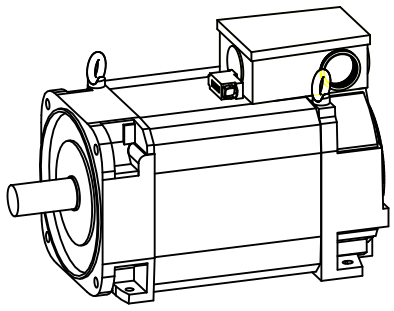

Type of construction: IM B35 (IM V15, IM V35) / Type of protection: IP65

	-	
Terminal box	gk873	1PH8166-1FF23-0BA1
Weight	269 kg	
Unit	mm (in)	
Date	2/5/20	
<b>SIEMENS AG</b>		
not toleranced dimensions: ± 1		DT