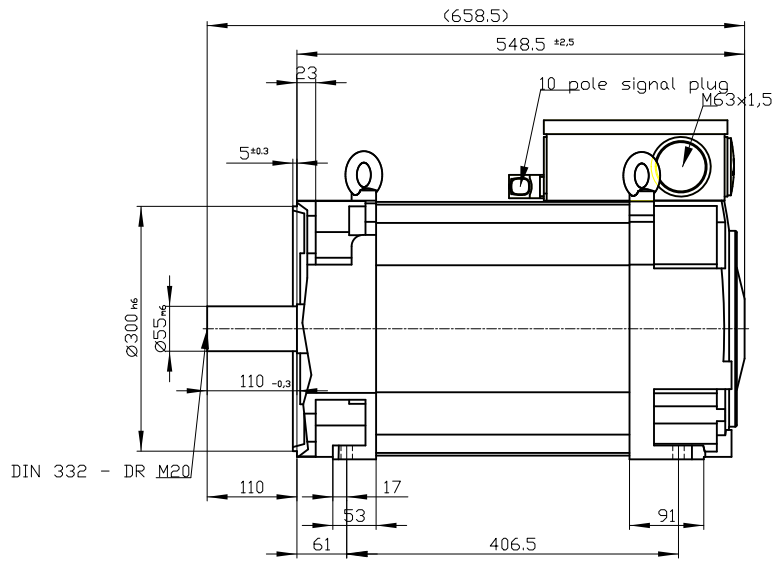

Type of construction: IM B35 (IM V15, IM V35) / Type of protection: IP65

	-	
Terminal box	gk873	1PH8166-1FF23-0BA1
Weight	269 kg	
Unit	mm (in)	
Date	2/5/20	
<b>SIEMENS AG</b>		
not toleranced dimensions: ± 1		DT