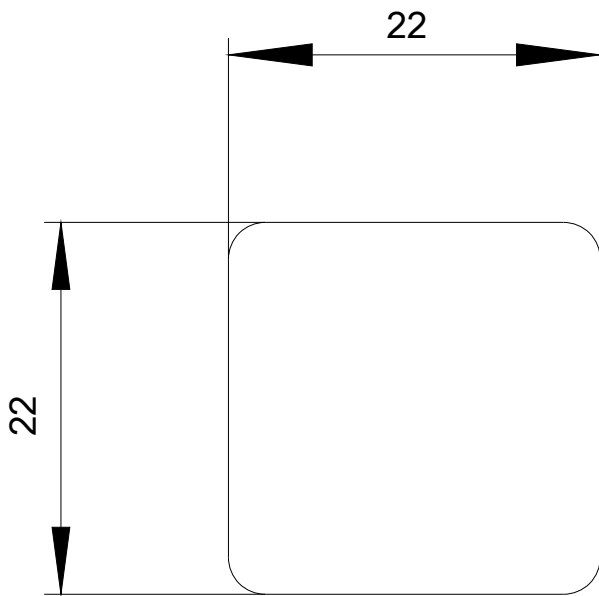

last modified:

07/25/2019