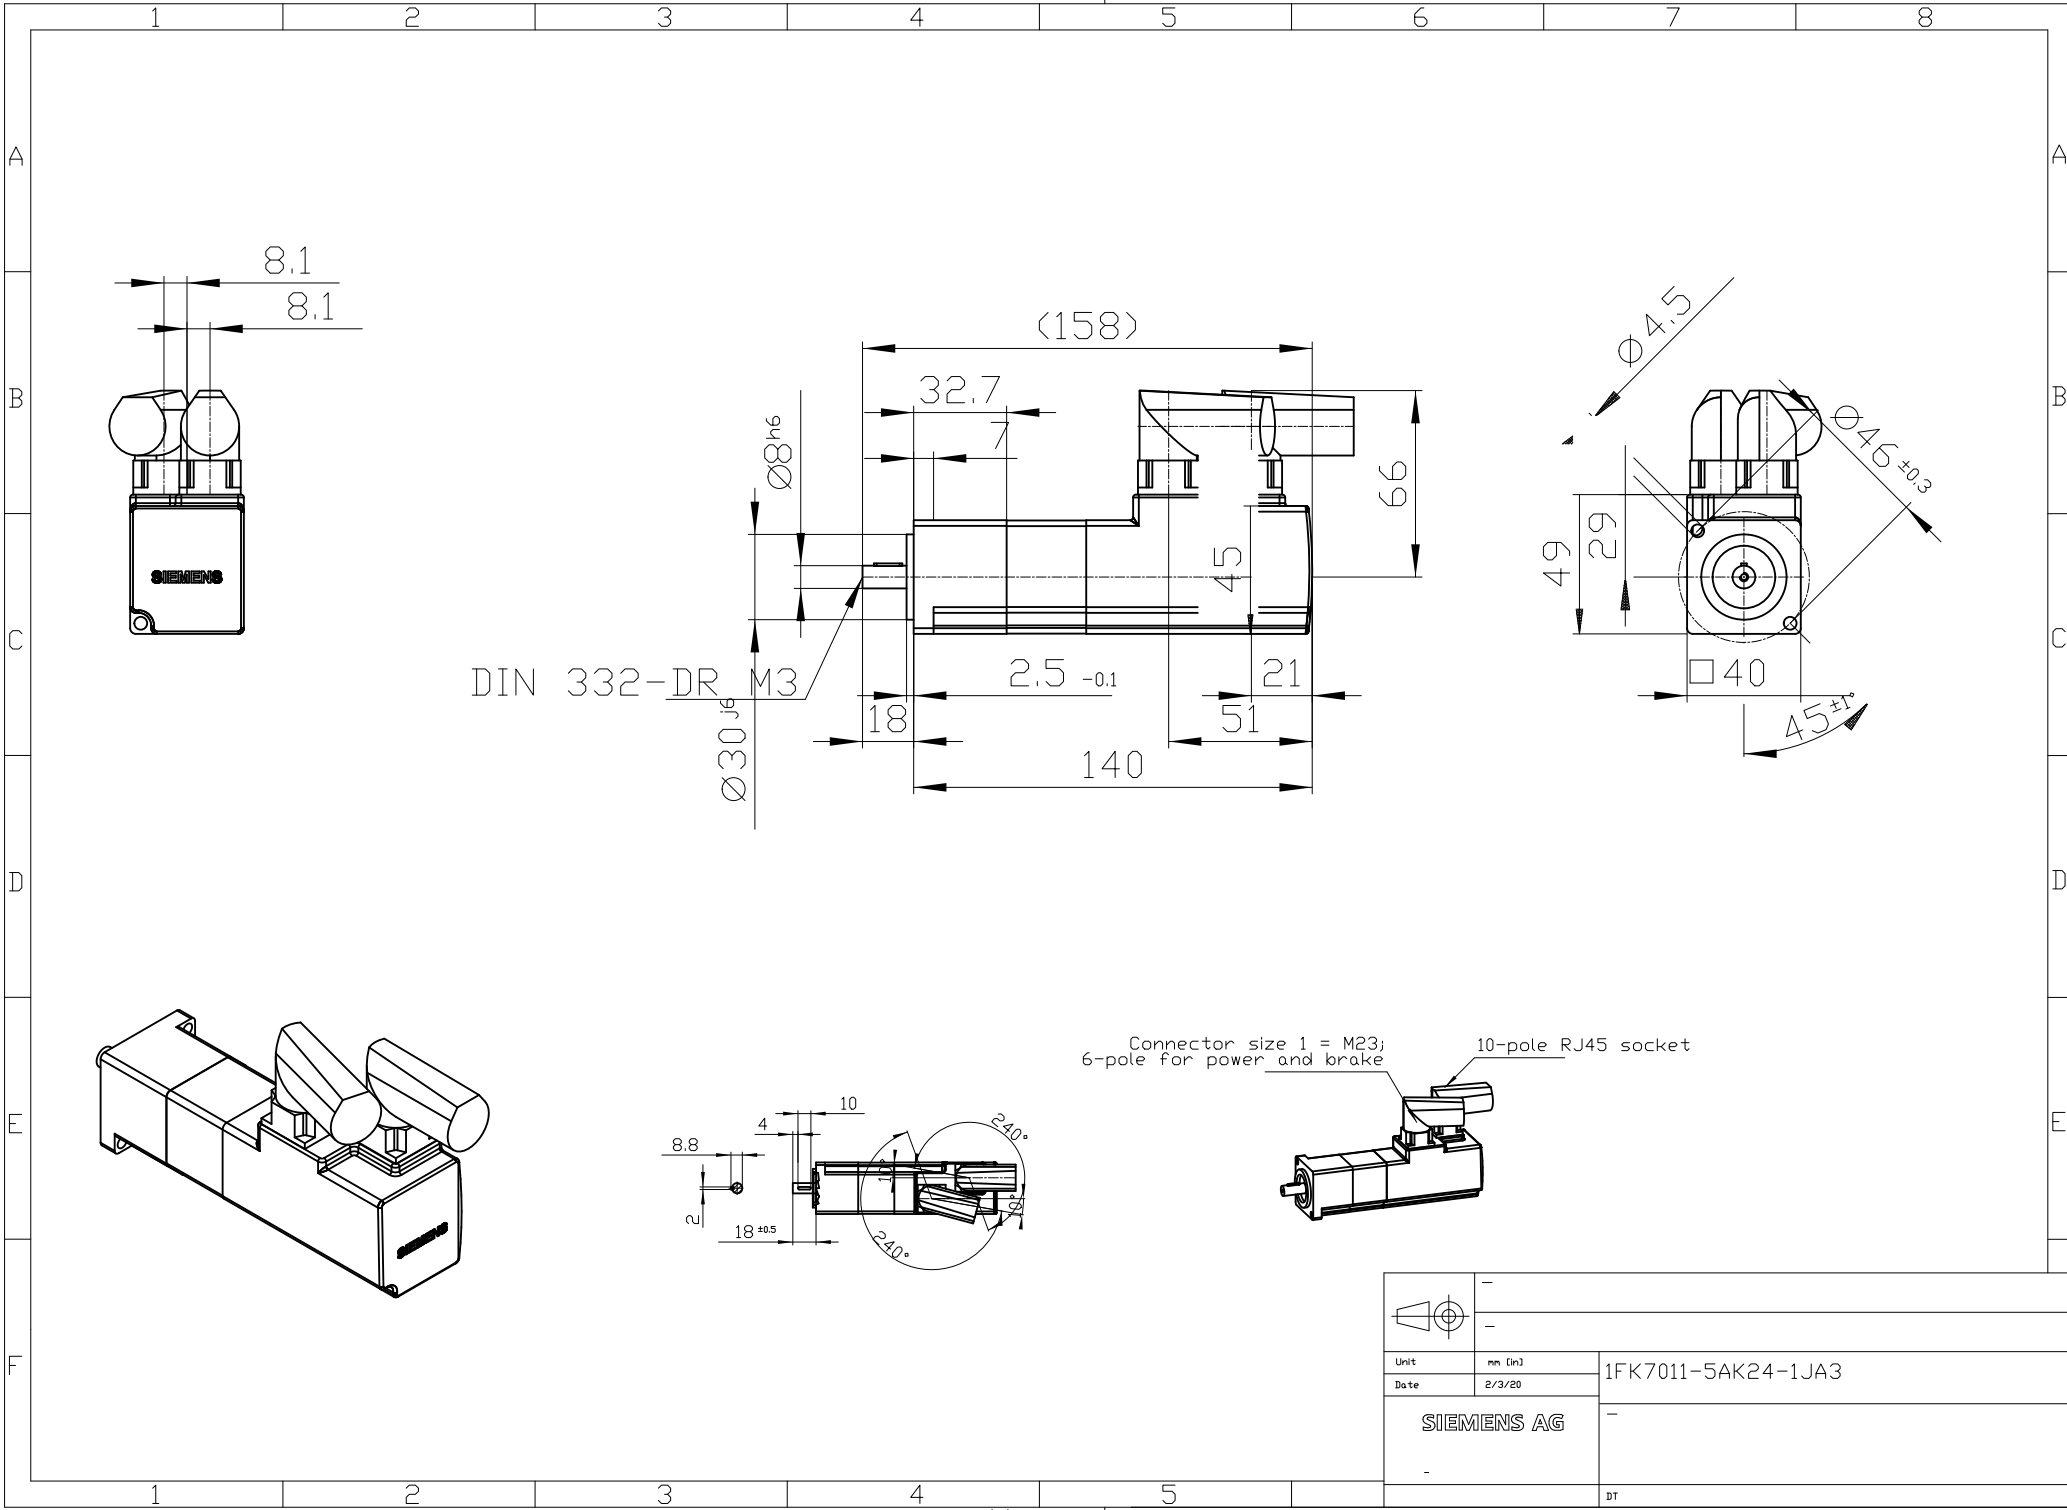

DIN 332-DR M3

Connector size 1 = M23;
 6-pole for power and brake

10-pole RJ45 socket

	Unit	mm (in)	1FK7011-5AK24-1JA3
	Date	2/3/20	
SIEMENS AG		-	
			DT