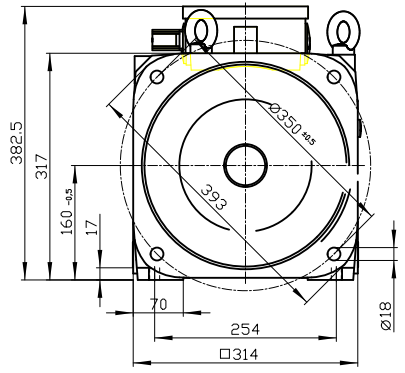

Confie a titre de secret d'entreprise. Tous droits réservés.
Confidado como secreto industrial. Nos reservamos todos los derechos.
Comunicado como segredo empresarial. Reservados todos os direitos.

The reproduction or use of this document or its contents is not permitted without express written authority. Offenders will be liable for damages. All rights, including rights created by patent grant or registration of a utility model or design, are reserved.

Copyright © Siemens AG 2005
Copy-drawing do not make any manual changes

1 2 3 4 5 6 7 8

A

B

C

D

E

F

A

B

C

D

E

Type of construction: IM B35 (IM V15, IM V35) / Type of protection: IP55

	-	
Terminal box	gk863	1PH8165-1DF03-0CC1
Weight	230 kg	
Unit	mm (in)	
Date	2/5/20	
SIEMENS AG		
not toleranced dimensions: ± 1		DT

1 2 3 4 5 6 7 8