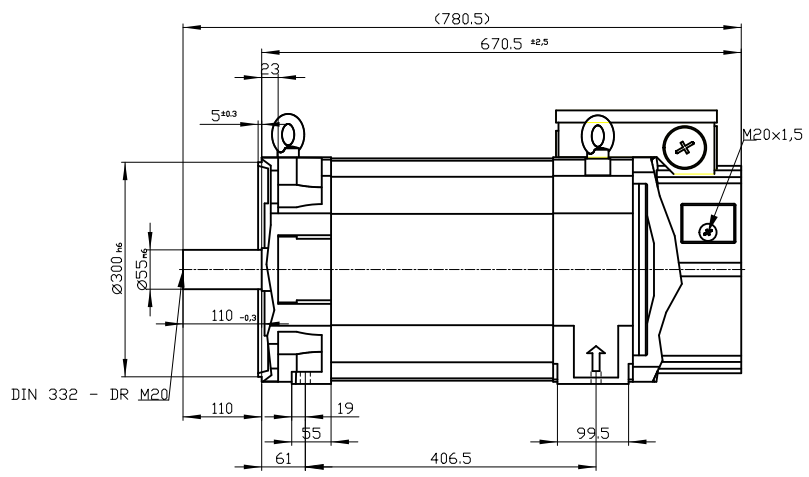

Confie a titre de secret d'entreprise. Tous droits réservés.
Confidado como secreto industrial. Nos reservamos todos los derechos.
Comunicado como segredo empresarial. Reservados todos os direitos.

The reproduction or use of this document or its contents is not permitted without express written authority. Offenders will be liable for damages. All rights, including rights created by patent grant or registration of a utility model or design, are reserved.

Copyright © Siemens AG 2005
Copy-drawing do not make any manual changes

1 2 3 4 5 6 7 8

A

B

C

D

E

F

A

B

C

D

E

Type of construction: IM B35 (IM V15, IM V35) / Type of protection: IP55

	-	
Terminal box	gk863	1PH8165-1DF03-0CC1
Weight	230 kg	
Unit	mm (in)	
Date	2/5/20	
SIEMENS AG		
not toleranced dimensions: ± 1		DT

1 2 3 4 5 6 7 8