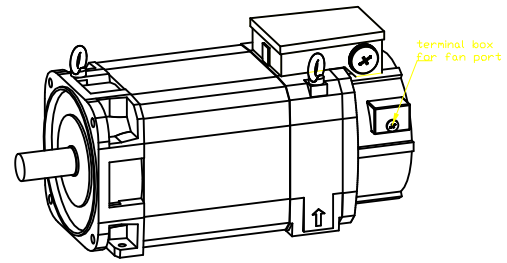

Confie a titre de secret d'entreprise. Tous droits réservés.
Confidado como secreto industrial. Nos reservamos todos los derechos.
Comunicado como segredo empresarial. Reservados todos os direitos.

The reproduction or use of this document or its contents is not permitted without express written authority. Offenders will be liable for damages. All rights, including rights created by patent grant or registration of a utility model or design, are reserved.

Copyright © Siemens AG 2005
Copy-drawing do not make any manual changes

1 2 3 4 5 6 7 8

A

B

C

D

E

F

A

B

C

D

E

Type of construction: IM B35 (IM V15, IM V35) / Type of protection: IP55

	-	
Terminal box	gk863	1PH8165-1DF03-0CC1
Weight	230 kg	
Unit	mm (in)	
Date	2/5/20	
SIEMENS AG		
not toleranced dimensions: ± 1		DT

1 2 3 4 5 6 7 8