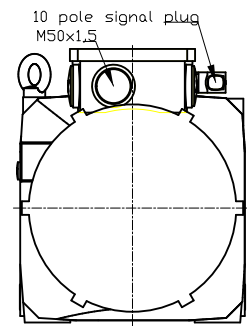

Confie a titre de secret d'entreprise. Tous droits réservés.
Confidado como secreto industrial. Nos reservamos todos los derechos.
Comunicado como segredo empresarial. Reservados todos os direitos.

The reproduction or use of this document or its contents is not permitted without express written authority. Offenders will be liable for damages. All rights, including rights created by patent grant or registration of a utility model or design, are reserved.

Copyright © Siemens AG 2005
Copy-drawing do not make any manual changes

1 2 3 4 5 6 7 8

A

B

C

D

E

F

A

B

C

D

E

Type of construction: IM B35 (IM V15, IM V35) / Type of protection: IP55

	-	
Terminal box	gk863	1PH8165-1DF03-0CC1
Weight	230 kg	
Unit	mm (in)	
Date	2/5/20	
SIEMENS AG		
not toleranced dimensions: ± 1		DT

1 2 3 4 5 6 7 8