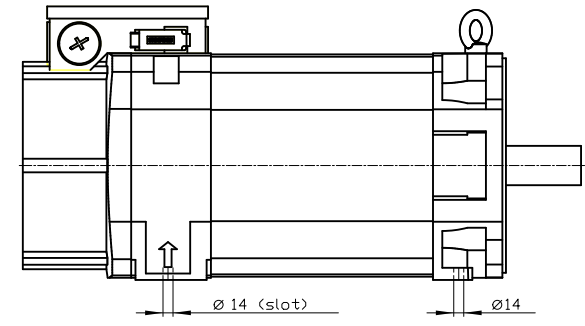

Confie a titre de secret d'entreprise. Tous droits réservés.
Confidado como secreto industrial. Nos reservamos todos los derechos.
Comunicado como segredo empresarial. Reservados todos os direitos.

The reproduction or use of this document or its contents is not permitted without express written authority. Offenders will be liable for damages. All rights, including rights created by patent grant or registration of a utility model or design, are reserved.

Copyright © Siemens AG 2005
Copy-drawing do not make any manual changes

1 2 3 4 5 6 7 8

A

B

C

D

E

F

A

B

C

D

E

Type of construction: IM B35 (IM V15, IM V35) / Type of protection: IP55

	-	
Terminal box	gk863	1PH8165-1DF03-0CC1
Weight	230 kg	
Unit	mm (in)	
Date	2/5/20	
SIEMENS AG		
not toleranced dimensions: ± 1		DT

1 2 3 4 5 6 7 8