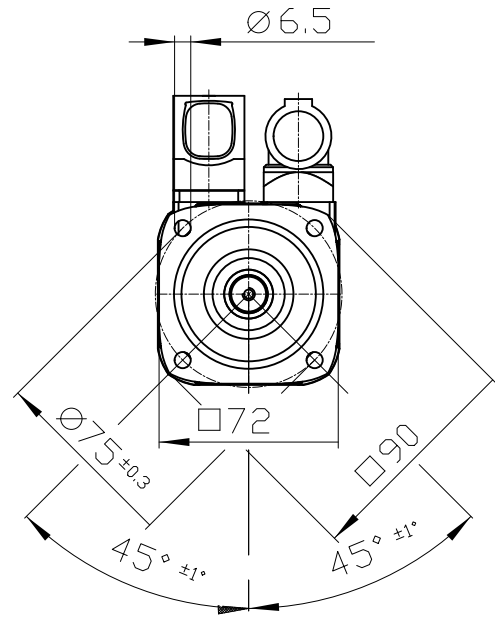

DIN 332-DR M5

Connector size 1 = M23;
 6-pole for power and brake
 10-pole RJ45 socket

		-
Unit	mm (in)	1FK7032-2AF21-1UG0
Date	2/3/20	
SIEMENS AG		-
		DT