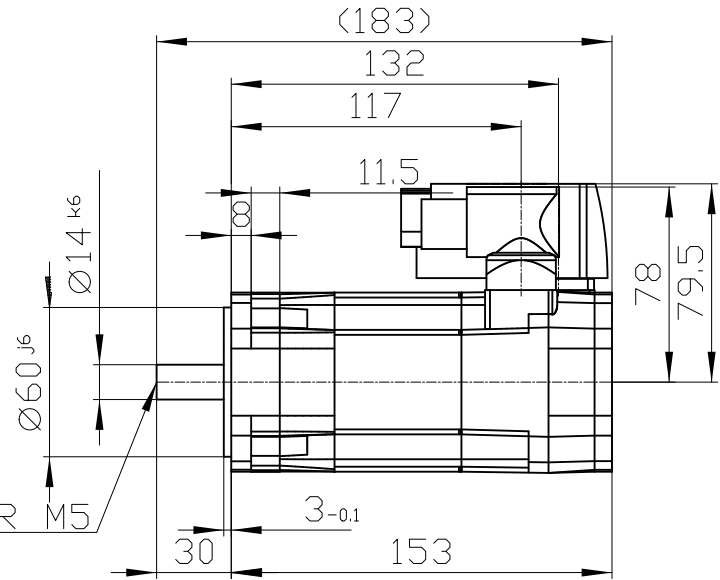

DIN 332-DR M5

Connector size 1 = M23;
 6-pole for power and brake
 10-pole RJ45 socket

		-
Unit	mm (in)	1FK7032-2AF21-1UG0
Date	2/3/20	
SIEMENS AG		-
		DT