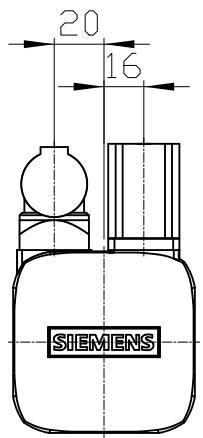

DIN 332-DR M5

Connector size 1 = M23;
 6-pole for power and brake
 10-pole RJ45 socket

		-
Unit	mm (in)	1FK7032-2AF21-1UG0
Date	2/3/20	
SIEMENS AG		-
		DT