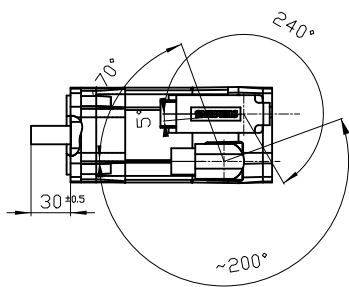

DIN 332-DR M5

Connector size 1 = M23;
 6-pole for power and brake
 10-pole RJ45 socket

		-
Unit	mm (in)	1FK7032-2AF21-1UG0
Date	2/3/20	
SIEMENS AG		-
		DT