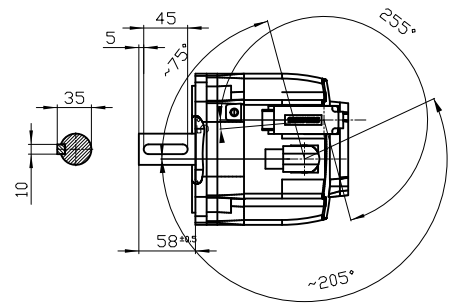

Connector size 1 = M23;
 6-pole for power and brake
 10-pole RJ45 socket

Unit	mm (in)	1FK7080-2AF71-1UA2
Date	2/4/20	
SIEMENS AG		
		DT