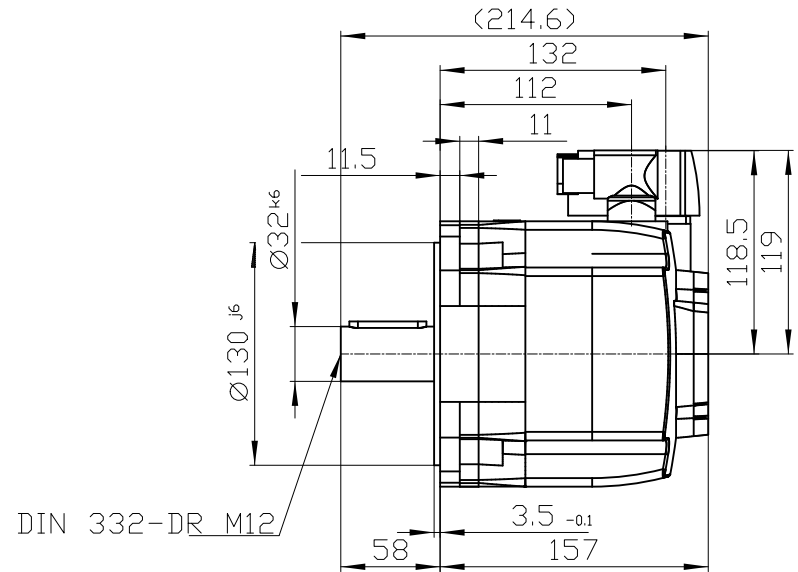

Copyright © Siemens AG 2005
The reproduction or use of this document or its contents is not permitted without express written authority. Diffenders will be liable for damages. All rights, including rights created by patent grant or registration of a utility model or design, are reserved.

Weitergabe sowie Vervielfältigung dieser Unterlage, Verwertung und Mitteilung ihres Inhalts ist nicht gestattet, soweit nicht ausdrücklich zugestanden. Zuwiderhandlungen verpflichten zu Schadenersatz. Alle Rechte vorbehalten, insbesondere fuer den Fall der Patenterteilung oder Gd-Entragung.

Confido a titre de secret d'entreprise. Tous droits reserves. Confiado como secreto industrial. Nos reservamos todos los derechos Comunicado como segredo empresarial. Reservados todos os direitos

DIN 332-DR M12