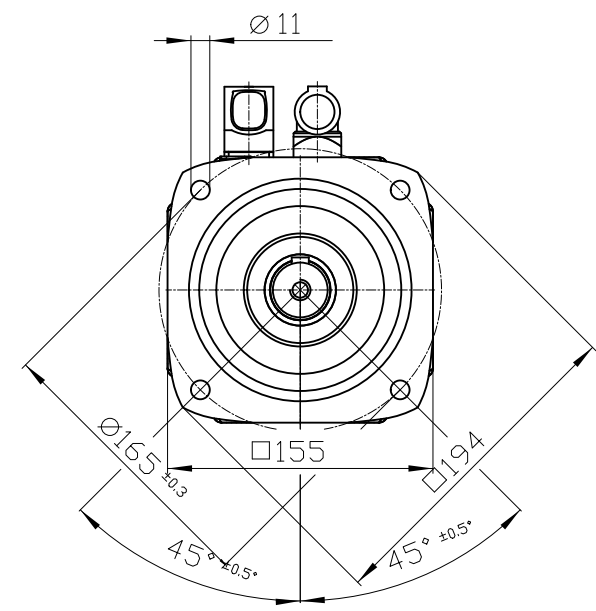

Connector size 1 = M23;
 6-pole for power and brake
 10-pole RJ45 socket

Unit	mm (in)	1FK7080-2AF71-1UA2
Date	2/4/20	
SIEMENS AG		
		DT