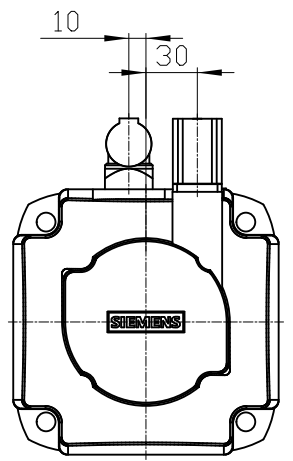

Copyright © Siemens AG 2005
The reproduction or use of this document or its contents is not permitted without express written authority. Diffenders will be liable for damages. All rights, including rights created by patent grant or registration of a utility model or design, are reserved.

Weitergabe sowie Vervielfältigung dieser Unterlage, Verwertung und Mitteilung ihres Inhalts ist nicht gestattet, soweit nicht ausdrücklich zugestanden. Zuwiderhandlungen verpflichten zu Schadenersatz. Alle Rechte vorbehalten, insbesondere fuer den Fall der Patenterteilung oder Gd-Entragung.

Confido a titre de secret d'entreprise. Tous droits reserves. Confiado como secreto industrial. Nos reservamos todos los derechos Comunicado como segredo empresarial. Reservados todos os direitos

DIN 332-DR M12