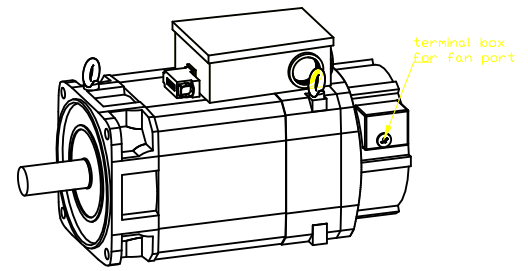

Confite a titre de secret d'entreprise. Tous droits réservés.
Confiado como secreto industrial. Nos reservamos todos los derechos.
Comunicado como segredo empresarial. Reservados todos os direitos.

The reproduction or use of this document or its contents is not permitted without express written authority. Offenders will be liable for damages. All rights, including rights created by patent grant or registration of a utility model or design, are reserved.

Copyright © Siemens AG 2005
Copy-drawing do not make any manual changes

1 2 3 4 5 6 7 8

A

B

C

D

E

F

Type of construction: IM B5 (IM V1, IM V3) / Type of protection: IP55

	-	
Terminal box	gk833	1PH8135-2DG12-0BA1
Weight	120 kg	
Unit	mm (in)	
Date	2/5/20	
SIEMENS AG		
not toleranced dimensions: ± 1		DT

1 2 3 4 5 6 7 8

A

B

C

D

E

F