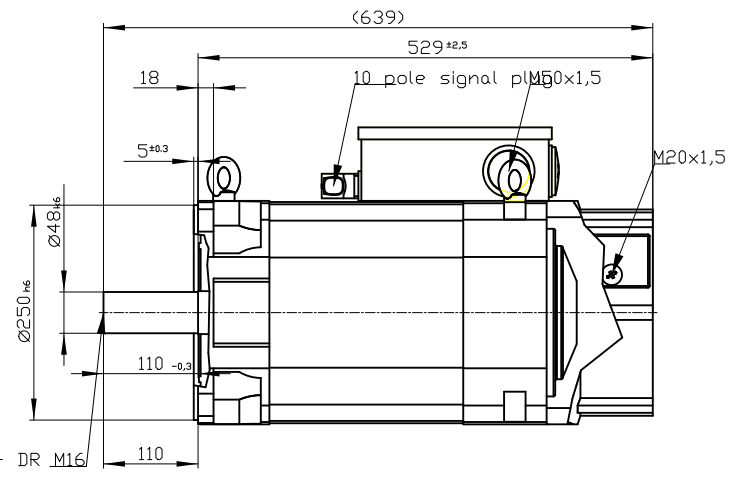

Confite a titre de secret d'entreprise. Tous droits réservés.
Confiado como secreto industrial. Nos reservamos todos los derechos.
Comunicado como segredo empresarial. Reservados todos os direitos.

The reproduction or use of this document or its contents is not permitted without express written authority. Offenders will be liable for damages. All rights, including rights created by patent grant or registration of a utility model or design, are reserved.

Copyright © Siemens AG 2005
Copy-drawing do not make any manual changes

1 2 3 4 5 6 7 8

A

B

C

D

E

F

Type of construction: IM B5 (IM V1, IM V3) / Type of protection: IP55

	-	
Terminal box	gk833	1PH8135-2DG12-0BA1
Weight	120 kg	
Unit	mm (in)	
Date	2/5/20	
SIEMENS AG		
not toleranced dimensions: ± 1		DT

1 2 3 4 5 6 7 8

A

B

C

D

E

F