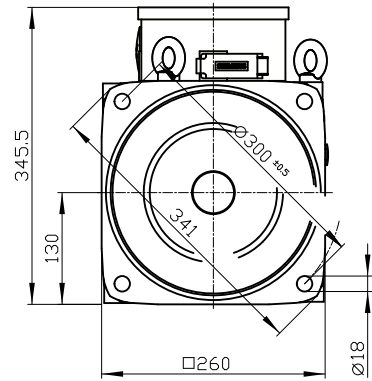

Confite a titre de secret d'entreprise. Tous droits réservés.
Confiado como secreto industrial. Nos reservamos todos los derechos.
Comunicado como segredo empresarial. Reservados todos os direitos.

The reproduction or use of this document or its contents is not permitted without express written authority. Offenders will be liable for damages. All rights, including rights created by patent grant or registration of a utility model or design, are reserved.

Copyright © Siemens AG 2005
Copy-drawing do not make any manual changes

1 2 3 4 5 6 7 8

A

B

C

D

E

F

Type of construction: IM B5 (IM V1, IM V3) / Type of protection: IP55

	-	
Terminal box	gk833	1PH8135-2DG12-0BA1
Weight	120 kg	
Unit	mm (in)	
Date	2/5/20	
SIEMENS AG		
not toleranced dimensions: ± 1		DT

1 2 3 4 5 6 7 8

A

B

C

D

E

F