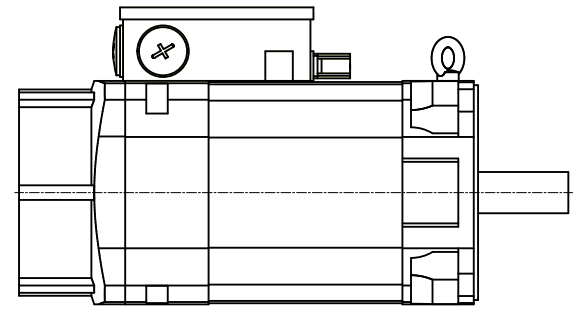

Confite a titre de secret d'entreprise. Tous droits réservés.
Confiado como secreto industrial. Nos reservamos todos los derechos.
Comunicado como segredo empresarial. Reservados todos os direitos.

The reproduction or use of this document or its contents is not permitted without express written authority. Offenders will be liable for damages. All rights, including rights created by patent grant or registration of a utility model or design, are reserved.

Copyright © Siemens AG 2005
Copy-drawing do not make any manual changes

1 2 3 4 5 6 7 8

A

B

C

D

E

F

Type of construction: IM B5 (IM V1, IM V3) / Type of protection: IP55

	-	
Terminal box	gk833	1PH8135-2DG12-0BA1
Weight	120 kg	
Unit	mm (in)	
Date	2/5/20	
SIEMENS AG		
not toleranced dimensions: ± 1		DT

1 2 3 4 5 6 7 8

A

B

C

D

E

F