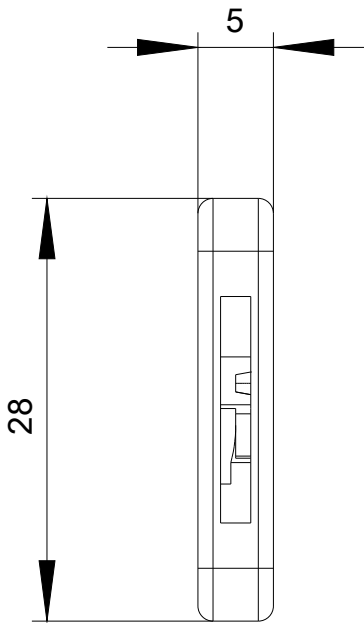

last modified:

07/25/2019