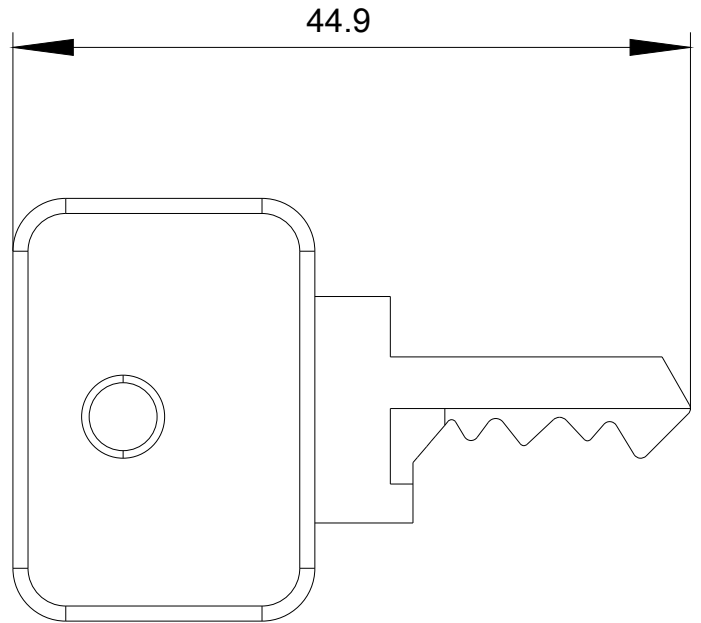

last modified:

07/25/2019