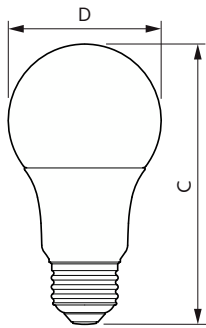

Product data

General Information		Input Frequency	
Cap-Base	E26 [Single Contact Medium Screw]	Input Frequency	60 Hz
Nominal lifetime	15,000 hour(s)	Power Consumption	8.8 W
Switching Cycle	50,000	Lamp Current (Nom)	80 mA
Lighting Technology	LED	Wattage Equivalent	60 W
EU RoHS compliant	Yes	Starting Time (Nom)	0.5 s
		Warm-up time to 60% light	0.5 s
		Power Factor (Fraction)	0.7
		Voltage (Nom)	120 V
Light Technical		Temperature	
Color Code	950 [CCT of 5000K]	T-Case Maximum (Nom)	90 °C
Beam Angle (Nom)	250 degree(s)		
Luminous Flux	800 lm	Controls and Dimming	
Color Designation	Daylight	Dimmable	Yes
Correlated Color Temperature (Nom)	5000 K		
Luminous Efficacy (rated) (Nom)	90.00 lm/W	Mechanical and Housing	
Color Consistency	<4	Bulb Finish	Frosted
Color rendering index (CRI)	90	Bulb Material	Plastic
LLMF At End Of Nominal Lifetime (Nom)	70 %	Bulb Shape	A19 [A 19mm]
Operating and Electrical			
Line Frequency	60 Hz		

Full product name	8.8A19/PER/950/P/E26/DIM 6/1FB T20
Order code	929002036304
Material Nr. (12NC)	929002036304
Numerator - Quantity Per Pack	1
EAN/UPC - Product/Case	046677550455
Numerator - Packs per outer box	6
EAN/UPC - Case	50046677550450

Dimensional drawing

Product	D	C
8.8A19/PER/950/P/E26/DIM 6/1FB T20	62.5 mm	111.5 mm

Photometric data

Light Distribution Diagram - 8.8A19/PER/950/P/E26/DIM 6/1FB T20

General uniform lighting - 8.8A19/PER/950/P/E26/DIM 6/1FB T20

CorePro Plastic (Dimmable) A-Shape Lamps

Photometric data

Spectral Power Distribution Colour - 8.8A19/PER/950/P/E26/DIM 6/1FB T20

Lifetime

Life Expectancy Diagram - 8.8A19/PER/950/P/E26/DIM 6/1FB T20

Lumen Maintenance Diagram - 8.8A19/PER/950/P/E26/DIM 6/1FB T20