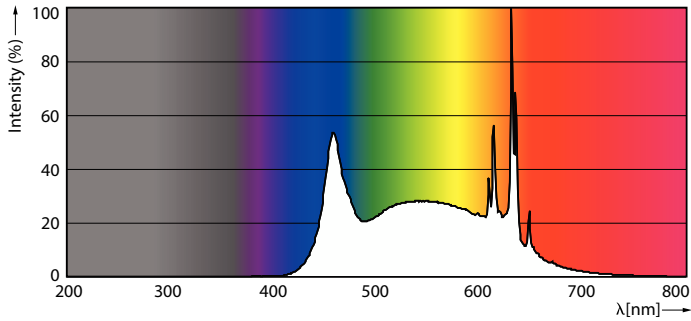

Product data

General Information		Input Frequency	
Cap-Base	E26 [Single Contact Medium Screw]	Input Frequency	60 Hz
Nominal lifetime	15,000 hour(s)	Power Consumption	8.8 W
Switching Cycle	50,000	Lamp Current (Nom)	80 mA
Lighting Technology	LED	Wattage Equivalent	60 W
EU RoHS compliant	Yes	Starting Time (Nom)	0.5 s
		Warm-up time to 60% light	0.5 s
		Power Factor (Fraction)	0.7
		Voltage (Nom)	120 V
Light Technical		Temperature	
Color Code	950 [CCT of 5000K]	T-Case Maximum (Nom)	90 °C
Beam Angle (Nom)	250 degree(s)		
Luminous Flux	800 lm	Controls and Dimming	
Color Designation	Daylight	Dimmable	Yes
Correlated Color Temperature (Nom)	5000 K		
Luminous Efficacy (rated) (Nom)	90.00 lm/W	Mechanical and Housing	
Color Consistency	<4	Bulb Finish	Frosted
Color rendering index (CRI)	90	Bulb Material	Plastic
LLMF At End Of Nominal Lifetime (Nom)	70 %	Bulb Shape	A19 [A 19mm]
Operating and Electrical			
Line Frequency	60 Hz		

Dimensional drawing

Product	D	C
8.8A19/PER/950/P/E26/DIM 6/1FB T20	62.5 mm	111.5 mm

Photometric data

Light Distribution Diagram - 8.8A19/PER/950/P/E26/DIM 6/1FB T20

General uniform lighting - 8.8A19/PER/950/P/E26/DIM 6/1FB T20

CorePro Plastic (Dimmable) A-Shape Lamps

Photometric data

Spectral Power Distribution Colour - 8.8A19/PER/950/P/E26/DIM 6/1FB T20

Lifetime

Life Expectancy Diagram - 8.8A19/PER/950/P/E26/DIM 6/1FB T20

Lumen Maintenance Diagram - 8.8A19/PER/950/P/E26/DIM 6/1FB T20