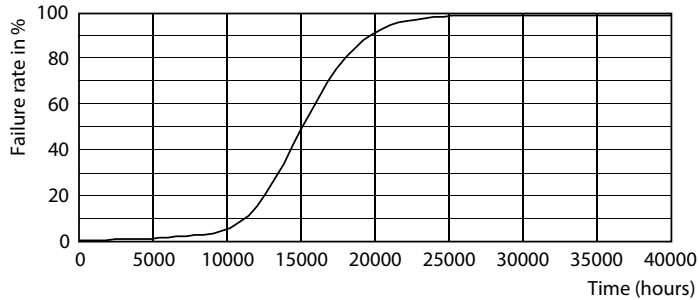

Lifetime

Life Expectancy Diagram - 8.8A19/PER/950/P/E26/DIM 6/1FB T20