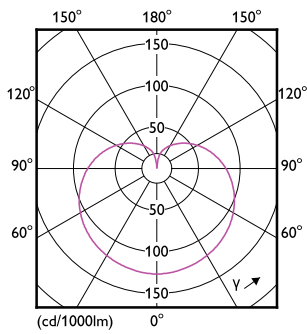

Product data

General Information		Input Frequency	
Cap-Base	E26 [Single Contact Medium Screw]	Input Frequency	60 Hz
Nominal lifetime	15,000 hour(s)	Power Consumption	8.8 W
Switching Cycle	50,000	Lamp Current (Nom)	80 mA
Lighting Technology	LED	Wattage Equivalent	60 W
EU RoHS compliant	Yes	Starting Time (Nom)	0.5 s
		Warm-up time to 60% light	0.5 s
		Power Factor (Fraction)	0.7
		Voltage (Nom)	120 V
Light Technical		Temperature	
Color Code	950 [CCT of 5000K]	T-Case Maximum (Nom)	90 °C
Beam Angle (Nom)	250 degree(s)		
Luminous Flux	800 lm	Controls and Dimming	
Color Designation	Daylight	Dimmable	Yes
Correlated Color Temperature (Nom)	5000 K		
Luminous Efficacy (rated) (Nom)	90.00 lm/W	Mechanical and Housing	
Color Consistency	<4	Bulb Finish	Frosted
Color rendering index (CRI)	90	Bulb Material	Plastic
LLMF At End Of Nominal Lifetime (Nom)	70 %	Bulb Shape	A19 [A 19mm]
Operating and Electrical			
Line Frequency	60 Hz		

Full product name	8.8A19/PER/950/P/E26/DIM 6/1FB T20
Order code	929002036304
Material Nr. (12NC)	929002036304
Numerator - Quantity Per Pack	1
EAN/UPC - Product/Case	046677550455
Numerator - Packs per outer box	6
EAN/UPC - Case	50046677550450

Dimensional drawing

Product	D	C
8.8A19/PER/950/P/E26/DIM 6/1FB T20	62.5 mm	111.5 mm

Photometric data

Light Distribution Diagram - 8.8A19/PER/950/P/E26/DIM 6/1FB T20

General uniform lighting - 8.8A19/PER/950/P/E26/DIM 6/1FB T20

CorePro Plastic (Dimmable) A-Shape Lamps

Photometric data

Spectral Power Distribution Colour - 8.8A19/PER/950/P/E26/DIM 6/1FB T20

Lifetime

Life Expectancy Diagram - 8.8A19/PER/950/P/E26/DIM 6/1FB T20

Lumen Maintenance Diagram - 8.8A19/PER/950/P/E26/DIM 6/1FB T20