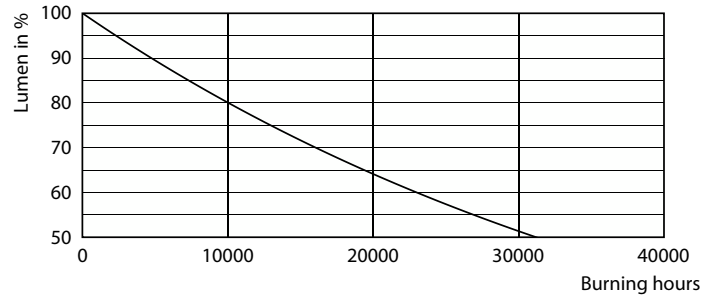

Product data

General Information		Input Frequency	
Cap-Base	E26 [Single Contact Medium Screw]	Input Frequency	60 Hz
Nominal lifetime	15,000 hour(s)	Power Consumption	8.8 W
Switching Cycle	50,000	Lamp Current (Nom)	80 mA
Lighting Technology	LED	Wattage Equivalent	60 W
EU RoHS compliant	Yes	Starting Time (Nom)	0.5 s
		Warm-up time to 60% light	0.5 s
		Power Factor (Fraction)	0.7
		Voltage (Nom)	120 V
Light Technical		Temperature	
Color Code	950 [CCT of 5000K]	T-Case Maximum (Nom)	90 °C
Beam Angle (Nom)	250 degree(s)		
Luminous Flux	800 lm	Controls and Dimming	
Color Designation	Daylight	Dimmable	Yes
Correlated Color Temperature (Nom)	5000 K		
Luminous Efficacy (rated) (Nom)	90.00 lm/W	Mechanical and Housing	
Color Consistency	<4	Bulb Finish	Frosted
Color rendering index (CRI)	90	Bulb Material	Plastic
LLMF At End Of Nominal Lifetime (Nom)	70 %	Bulb Shape	A19 [A 19mm]
Operating and Electrical			
Line Frequency	60 Hz		

CorePro Plastic (Dimmable) A-Shape Lamps

Photometric data

Spectral Power Distribution Colour - 8.8A19/PER/950/P/E26/DIM 6/1FB T20

Lifetime

Life Expectancy Diagram - 8.8A19/PER/950/P/E26/DIM 6/1FB T20

Lumen Maintenance Diagram - 8.8A19/PER/950/P/E26/DIM 6/1FB T20