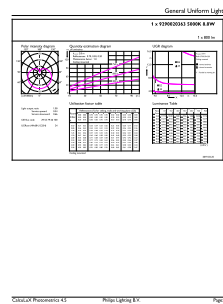

Product data

General Information		Input Frequency	
Cap-Base	E26 [Single Contact Medium Screw]	Input Frequency	60 Hz
Nominal lifetime	15,000 hour(s)	Power Consumption	8.8 W
Switching Cycle	50,000	Lamp Current (Nom)	80 mA
Lighting Technology	LED	Wattage Equivalent	60 W
EU RoHS compliant	Yes	Starting Time (Nom)	0.5 s
		Warm-up time to 60% light	0.5 s
		Power Factor (Fraction)	0.7
		Voltage (Nom)	120 V
Light Technical		Temperature	
Color Code	950 [CCT of 5000K]	T-Case Maximum (Nom)	90 °C
Beam Angle (Nom)	250 degree(s)		
Luminous Flux	800 lm	Controls and Dimming	
Color Designation	Daylight	Dimmable	Yes
Correlated Color Temperature (Nom)	5000 K		
Luminous Efficacy (rated) (Nom)	90.00 lm/W	Mechanical and Housing	
Color Consistency	<4	Bulb Finish	Frosted
Color rendering index (CRI)	90	Bulb Material	Plastic
LLMF At End Of Nominal Lifetime (Nom)	70 %	Bulb Shape	A19 [A 19mm]
Operating and Electrical			
Line Frequency	60 Hz		

Full product name	8.8A19/PER/950/P/E26/DIM 6/1FB T20
Order code	929002036304
Material Nr. (12NC)	929002036304
Numerator - Quantity Per Pack	1
EAN/UPC - Product/Case	046677550455
Numerator - Packs per outer box	6
EAN/UPC - Case	50046677550450

Dimensional drawing

Product	D	C
8.8A19/PER/950/P/E26/DIM 6/1FB T20	62.5 mm	111.5 mm

Photometric data

Light Distribution Diagram - 8.8A19/PER/950/P/E26/DIM 6/1FB T20

General uniform lighting - 8.8A19/PER/950/P/E26/DIM 6/1FB T20

CorePro Plastic (Dimmable) A-Shape Lamps

Photometric data

Spectral Power Distribution Colour - 8.8A19/PER/950/P/E26/DIM 6/1FB T20

Lifetime

Life Expectancy Diagram - 8.8A19/PER/950/P/E26/DIM 6/1FB T20

Lumen Maintenance Diagram - 8.8A19/PER/950/P/E26/DIM 6/1FB T20