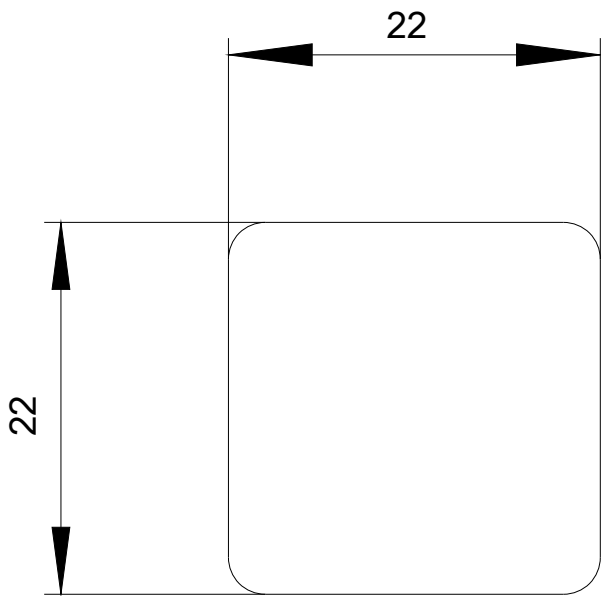

last modified:

07/25/2019