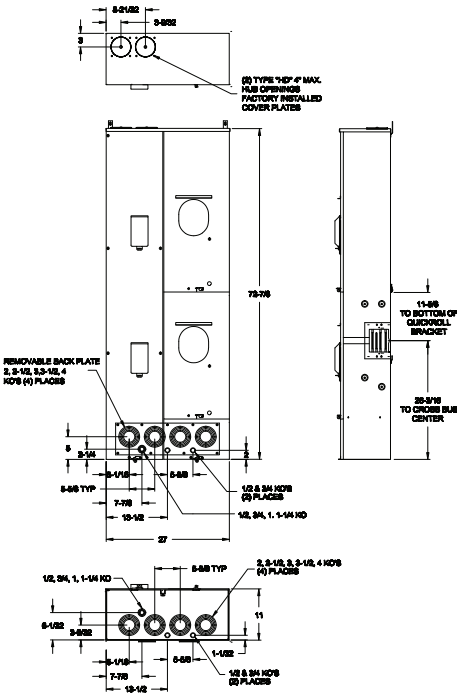

## Type WMK K-Base Meter Stacks: Knockout Diagrams

METER CENTERS

**KB-1**  
WMK11400R  
WMK11600R

**KB-2**  
WMK12400RJ  
WMK13400RJ  
WMK13600RJ

Multi-family Metering

**KB-3**  
WMK22400RJ  
WMK23400RJ