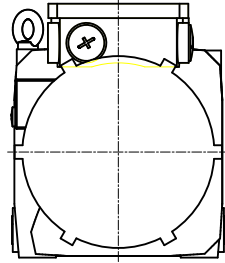

Confie a titre de secret d'entreprise. Tous droits réservés.
Confiado como secreto industrial. Nos reservamos todos los derechos.
Comunicado como segredo empresarial. Reservados todos os direitos.

The reproduction or use of this document or its contents is not permitted without express written authority. Offenders will be liable for damages. All rights, including rights created by patent grant or registration of a utility model or design, are reserved.

Copyright © Siemens AG 2005
Copy-drawing do not make any manual changes

Type of construction: IM B35 (IM V15, IM V35) / Type of protection: IP55

	-	
Terminal box	gk833	1PH8137-1HF03-0BA1
Weight	141 kg	
Unit	mm (in)	
Date	2/5/20	
SIEMENS AG		
not toleranced dimensions: ± 1		DT