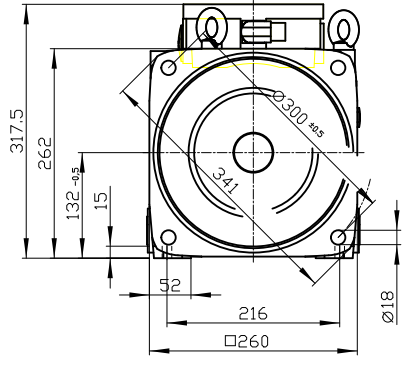

Confie a titre de secret d'entreprise. Tous droits réservés.
Confiado como secreto industrial. Nos reservamos todos los derechos.
Comunicado como segredo empresarial. Reservados todos os direitos.

The reproduction or use of this document or its contents is not permitted without express written authority. Offenders will be liable for damages. All rights, including rights created by patent grant or registration of a utility model or design, are reserved.

Copyright © Siemens AG 2005
Copy-drawing do not make any manual changes

Type of construction: IM B35 (IM V15, IM V35) / Type of protection: IP55

	-	
Terminal box	gk833	1PH8137-1HF03-0BA1
Weight	141 kg	
Unit	mm (in)	
Date	2/5/20	
SIEMENS AG		
not toleranced dimensions: ± 1		DT