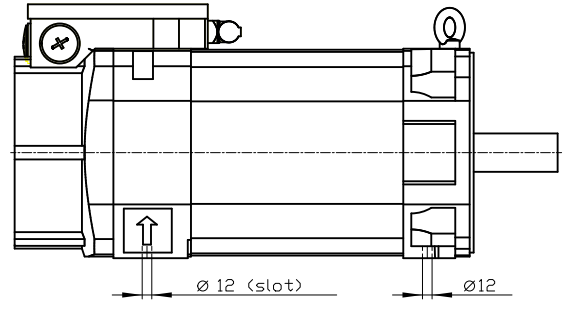

Confie a titre de secret d'entreprise. Tous droits réservés.
Confiado como secreto industrial. Nos reservamos todos los derechos.
Comunicado como segredo empresarial. Reservados todos os direitos.

The reproduction or use of this document or its contents is not permitted without express written authority. Offenders will be liable for damages. All rights, including rights created by patent grant or registration of a utility model or design, are reserved.

Copyright © Siemens AG 2005
Copy-drawing do not make any manual changes

Type of construction: IM B35 (IM V15, IM V35) / Type of protection: IP55

	-	
Terminal box	gk833	1PH8137-1HF03-0BA1
Weight	141 kg	
Unit	mm (in)	
Date	2/5/20	
SIEMENS AG		
not toleranced dimensions: ± 1		DT