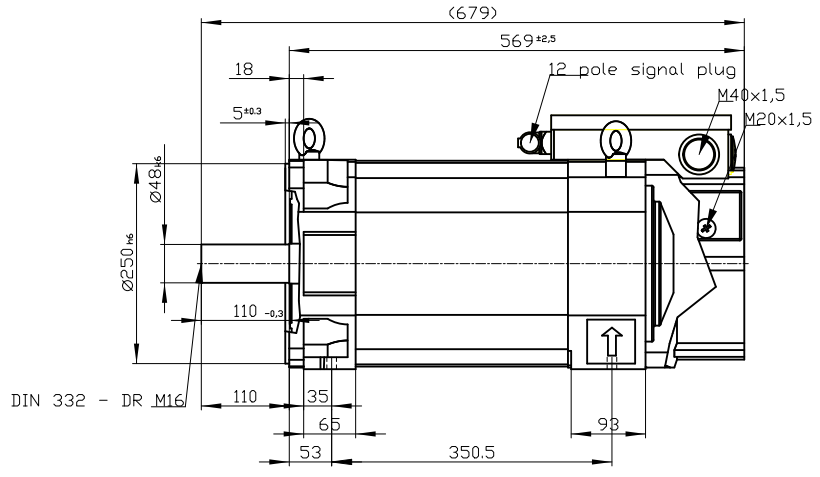

Confie a titre de secret d'entreprise. Tous droits réservés.
Confiado como secreto industrial. Nos reservamos todos los derechos.
Comunicado como segredo empresarial. Reservados todos os direitos.

The reproduction or use of this document or its contents is not permitted without express written authority. Offenders will be liable for damages. All rights, including rights created by patent grant or registration of a utility model or design, are reserved.

Copyright © Siemens AG 2005
Copy-drawing do not make any manual changes

Type of construction: IM B35 (IM V15, IM V35) / Type of protection: IP55

	-	
Terminal box	gk833	1PH8137-1HF03-0BA1
Weight	141 kg	
Unit	mm (in)	
Date	2/5/20	
SIEMENS AG		
not toleranced dimensions: ± 1		DT