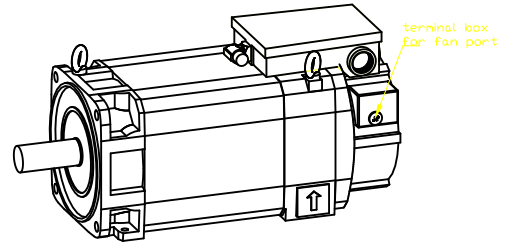

Confie a titre de secret d'entreprise. Tous droits réservés.
Confiado como secreto industrial. Nos reservamos todos los derechos.
Comunicado como segredo empresarial. Reservados todos os direitos.

The reproduction or use of this document or its contents is not permitted without express written authority. Offenders will be liable for damages. All rights, including rights created by patent grant or registration of a utility model or design, are reserved.

Copyright © Siemens AG 2005
Copy-drawing do not make any manual changes

Type of construction: IM B35 (IM V15, IM V35) / Type of protection: IP55

	-	
Terminal box	gk833	1PH8137-1HF03-0BA1
Weight	141 kg	
Unit	mm (in)	
Date	2/5/20	
SIEMENS AG		
not toleranced dimensions: ± 1		DT