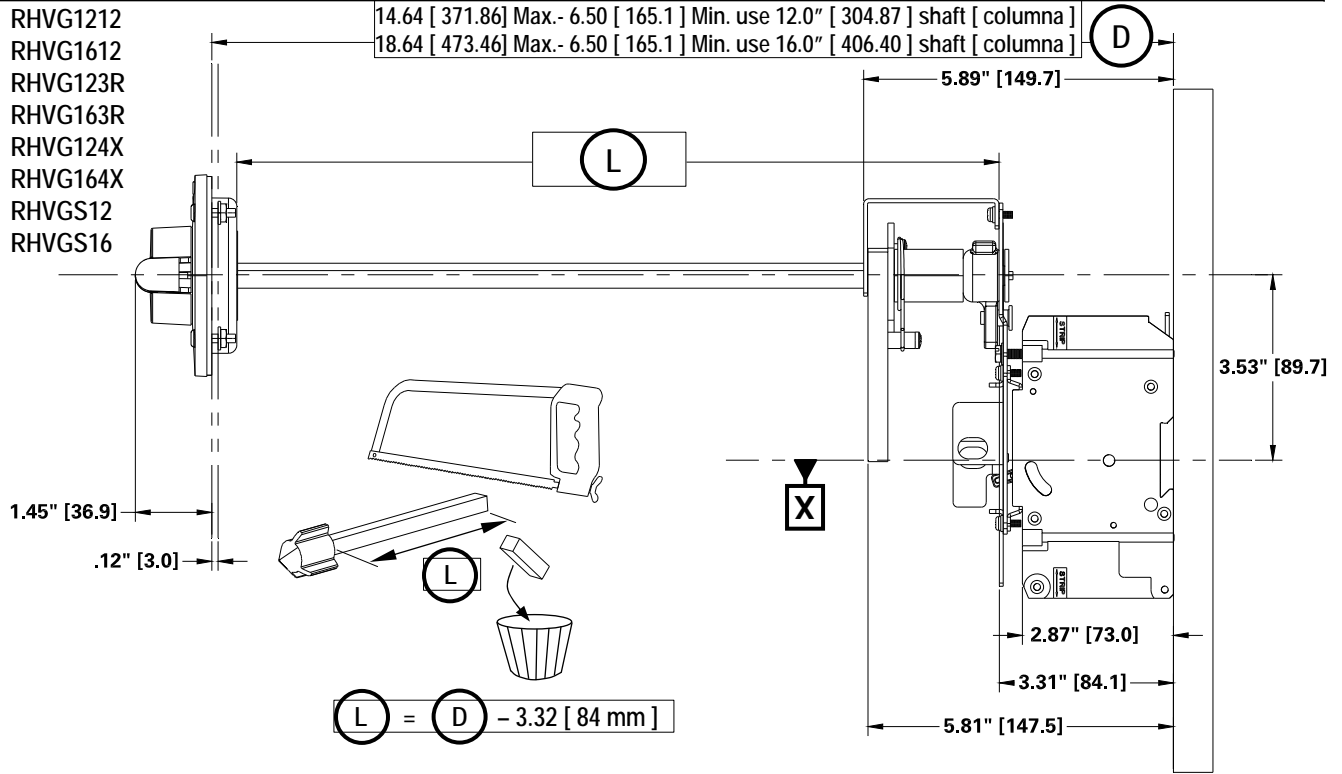

⚠ Danger

Hazardous Voltage
Will cause death or serious injury

Turn off and lock out all power supplying this device before working on this device.
Replace all covers before power supplying this device is turned on.

⚠ Peligro

Tensión peligrosa.
Puede causar la muerte o lesiones graves.

Desenergice totalmente antes de instalar o darle servicio.
Reemplace todas las barreras y cubiertas antes de energizar el interruptor.

⚠ Danger!

Tension dangereuse.
Danger de mort ou risque de blessures graves.

Couper l'alimentation de l'appareil et barrer avant de travailler.
Remplacez tous les couverts avant que l'approvisionnement de pouvoir soit alimenté.

- 3 RHVG1212
- RHVG1612
- RHVG123R
- RHVG163R
- RHVG124X
- RHVG164X
- RHVGS12
- RHVGS16