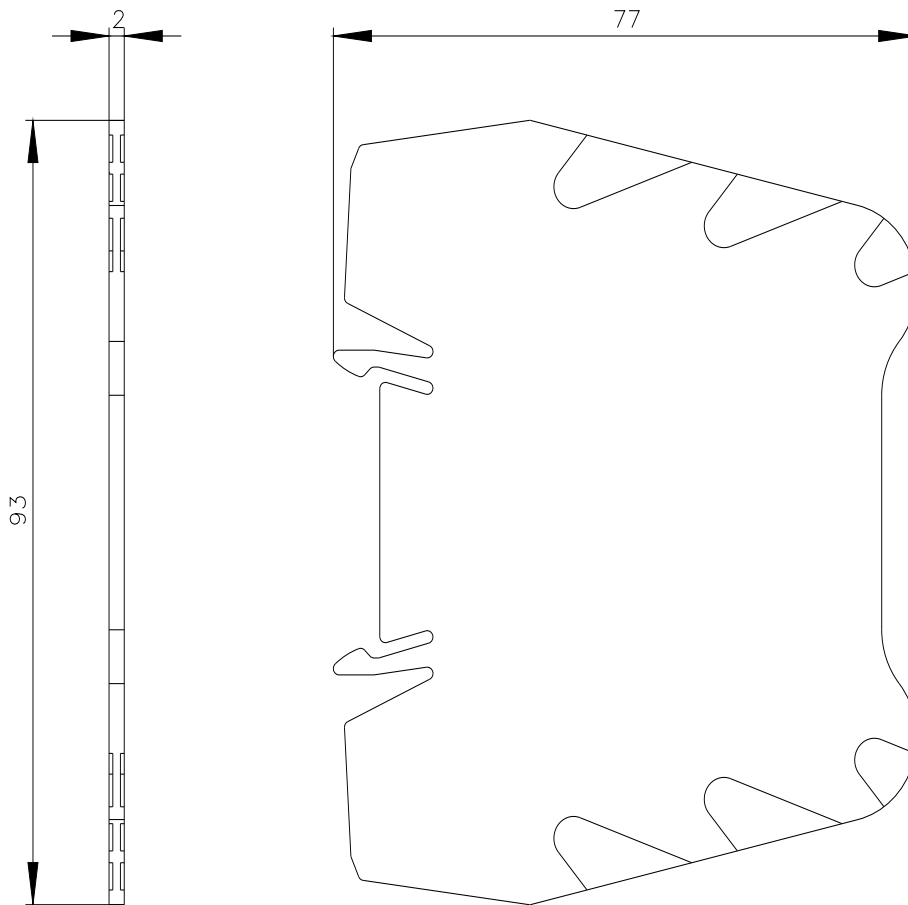

!!! phased-out product !!! the preferred successor is 3RQ4900-0A galvanic isolation plate

product brand name	SIRIUS	
product category	Galvanic isolation plates	
product designation	Galvanic isolation plate	
design of the product	For electrical separation of different potentials when devices of different types are installed side by side	
product type designation	3RQ3	
General technical data		
display version LED	No	
product component	No	
• semi-conductor output		
flammability class of enclosure material	UL94 V-0	
reference code according to IEC 81346-2	F	
Substance Prohibittance (Date)	03/25/2015	
Weight	0.014 kg	
Mechanical data		
product component plug-in socket	No	
Connections/ Terminals		
product function removable terminal	No	
Installation/ mounting/ dimensions		
height	93 mm	
width	2 mm	
depth	77 mm	
Ambient conditions		
ambient temperature		
• during operation	-25 ... +60 °C	
• during storage	-40 ... +85 °C	
• during transport	-40 ... +85 °C	
Approvals Certificates		
General Product Approval	EMV	Maritime application
		
		
		KC
other	Environment	

Image database (product images, 2D dimension drawings, 3D models, device circuit diagrams, EPLAN macros, ...)

http://www.automation.siemens.com/bilddb/cax_de.aspx?mlfb=3RQ3900-0A&lang=en

last modified:

4/1/2025