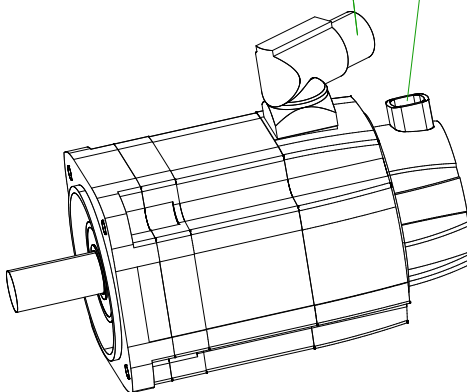

back view

front view

6-pole plug size 1 for power

10-pole signal plug

rotating angle of the plug

SIEMENS

Einheit / unit: mm

Synchron-Servomotor
Synchronous Servo Motor: