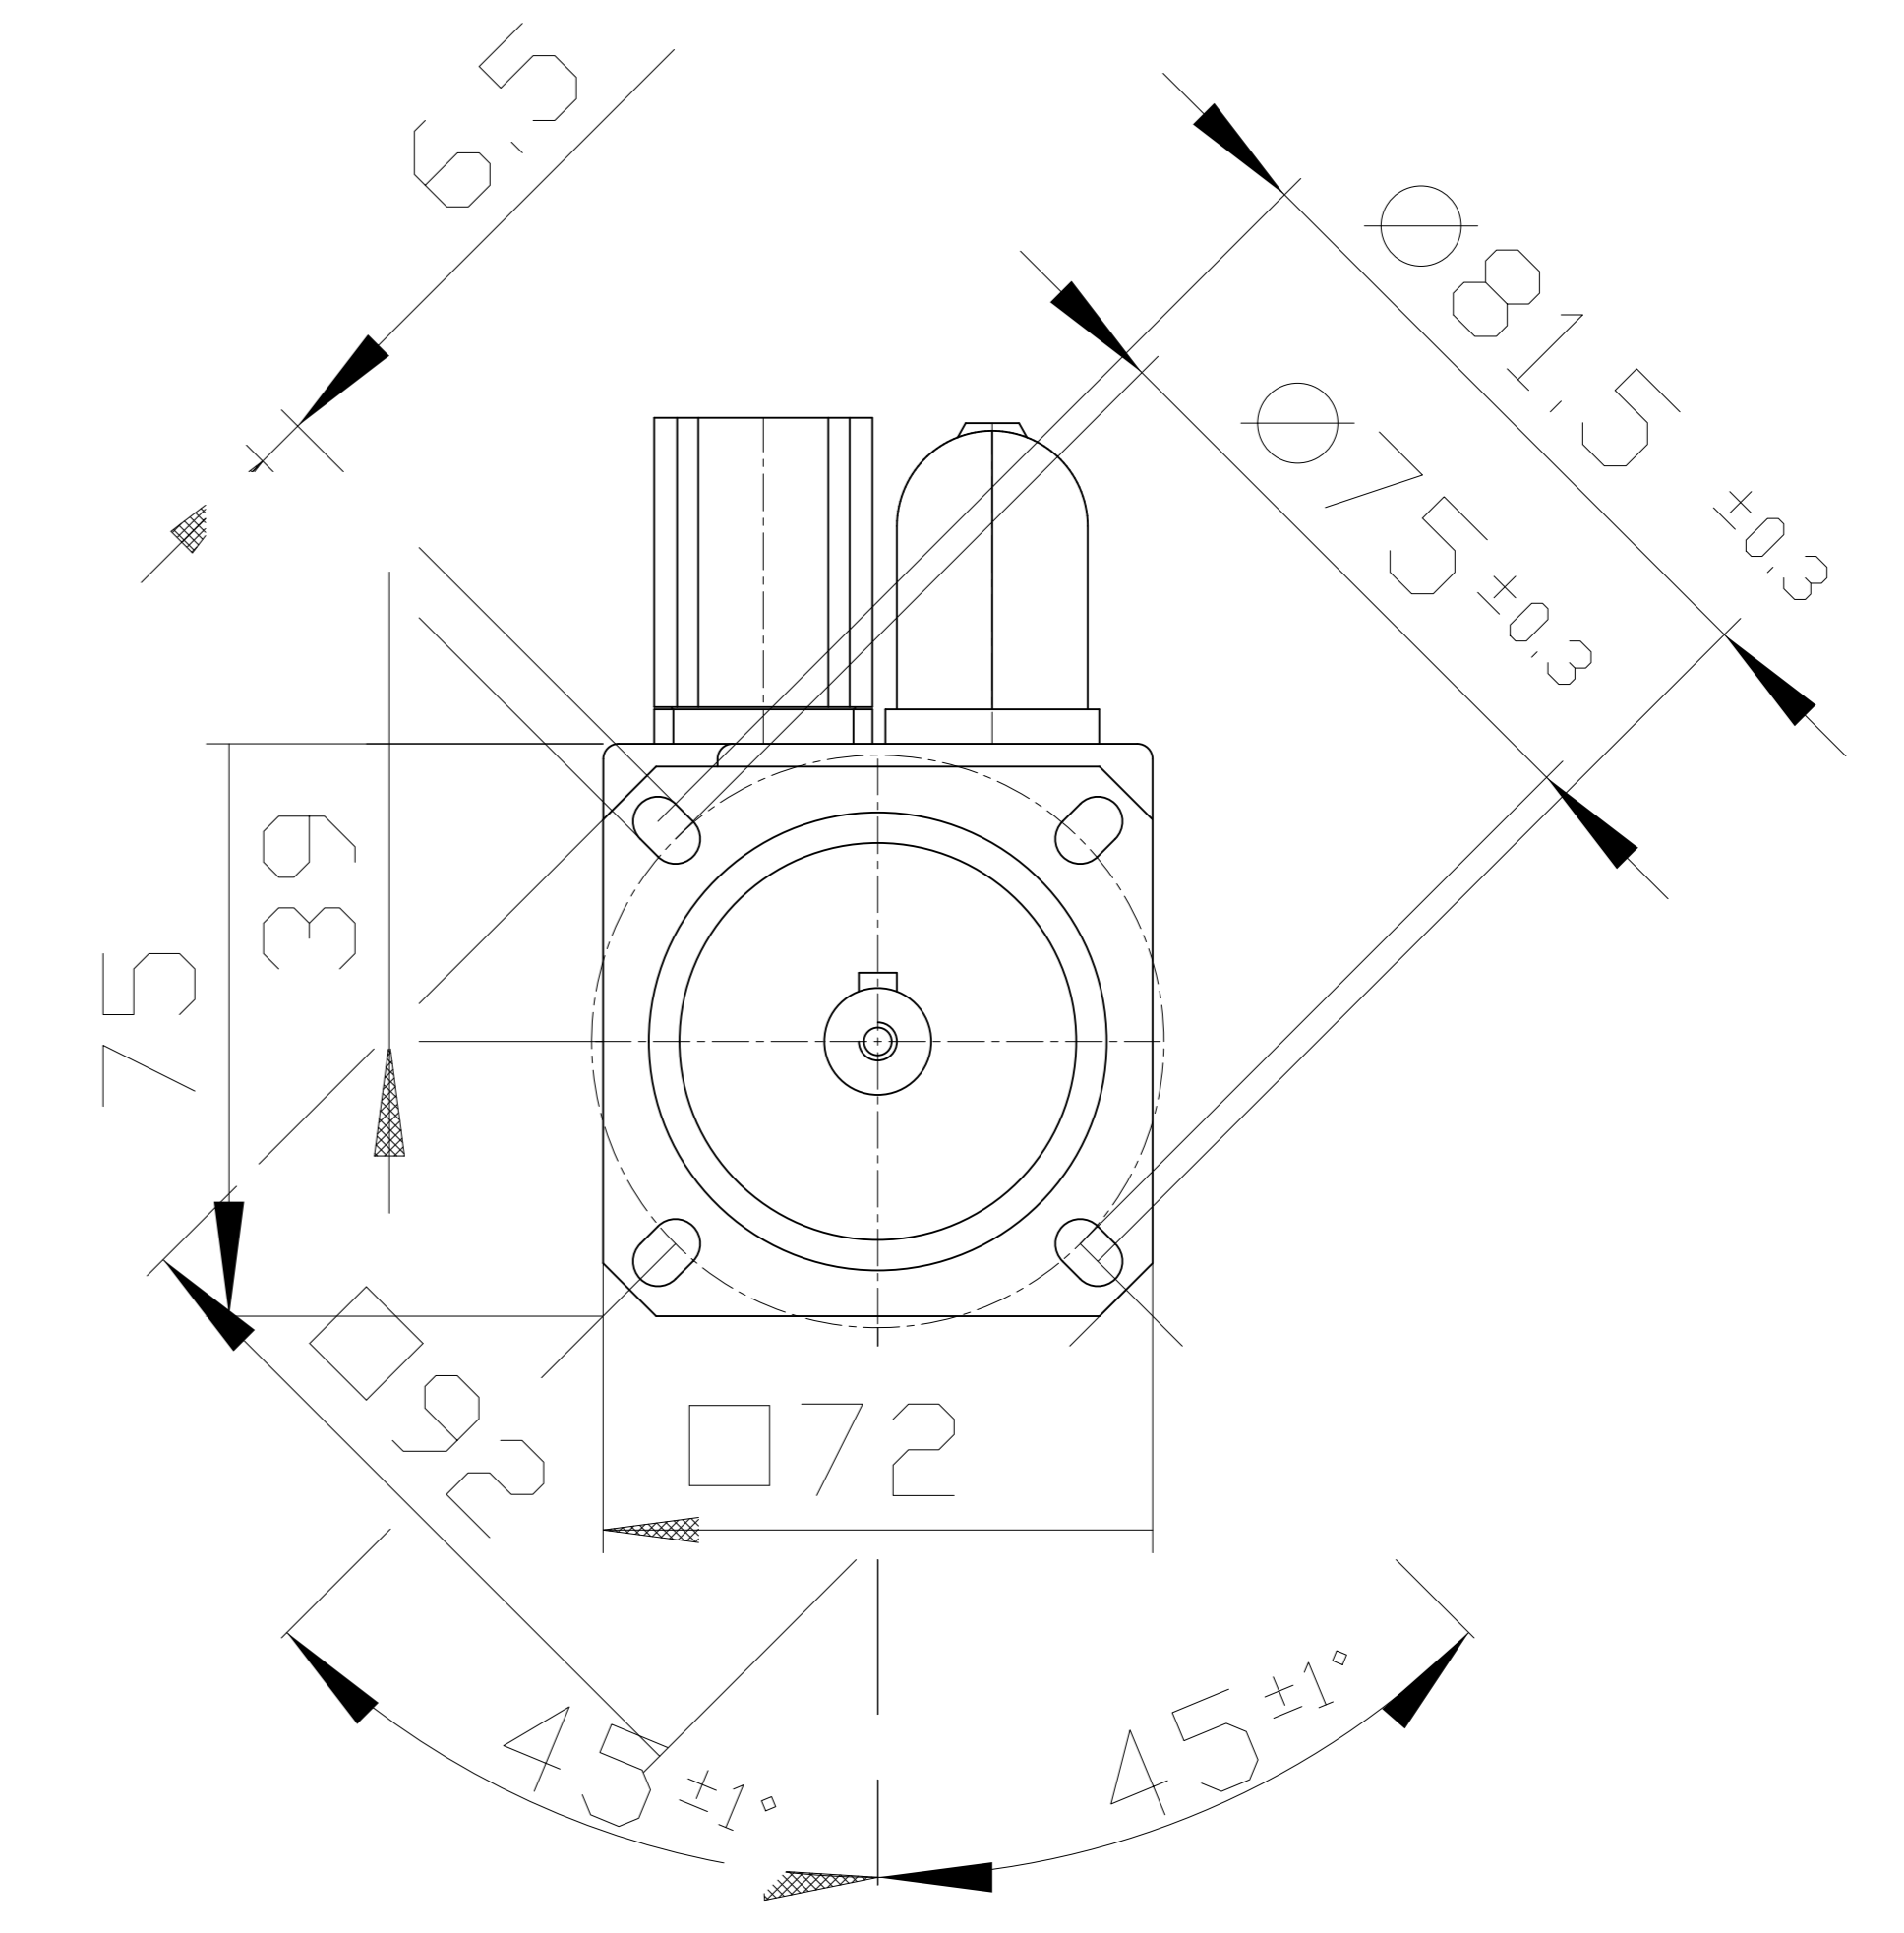

Copyright© Siemens AG 2005
 Cad-drawing; do not make any manual changes

DIN 332-DR M5

Connector size 1 = M23;
 6-pole for power and brake

10-pole RJ45 socket

	?ANGEBOT?	
	?OPTIONEN?	
Unit	mm [in]	1FK7032-5AF21-1UA3
Date	Thu May 16 14:58:00 CEST 2019	
SIEMENS AG		
?GEWICHT?		
		?APPLICATION?