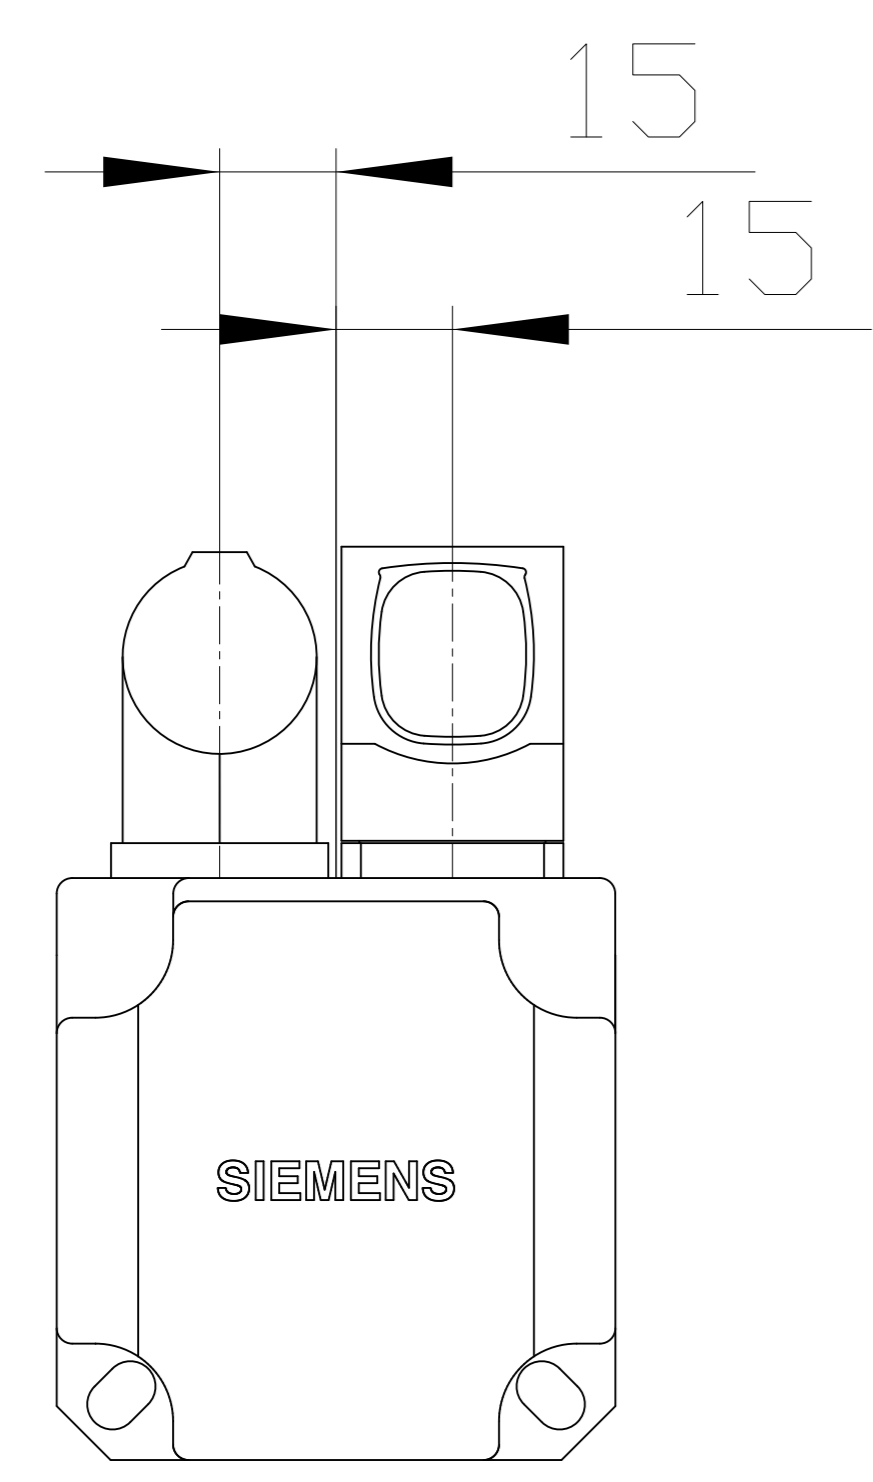

Copyright© Siemens AG 2005
 Cad-drawing; do not make any manual changes

DIN 332-DR M5

Connector size 1 = M23;
 6-pole for power and brake

10-pole RJ45 socket

	?ANGEBOT?	
	?OPTIONEN?	
Unit	mm [in]	1FK7032-5AF21-1UA3
Date	Thu May 16 14:58:00 CEST 2019	
SIEMENS AG		
?GEWICHT?		
		?APPLICATION?