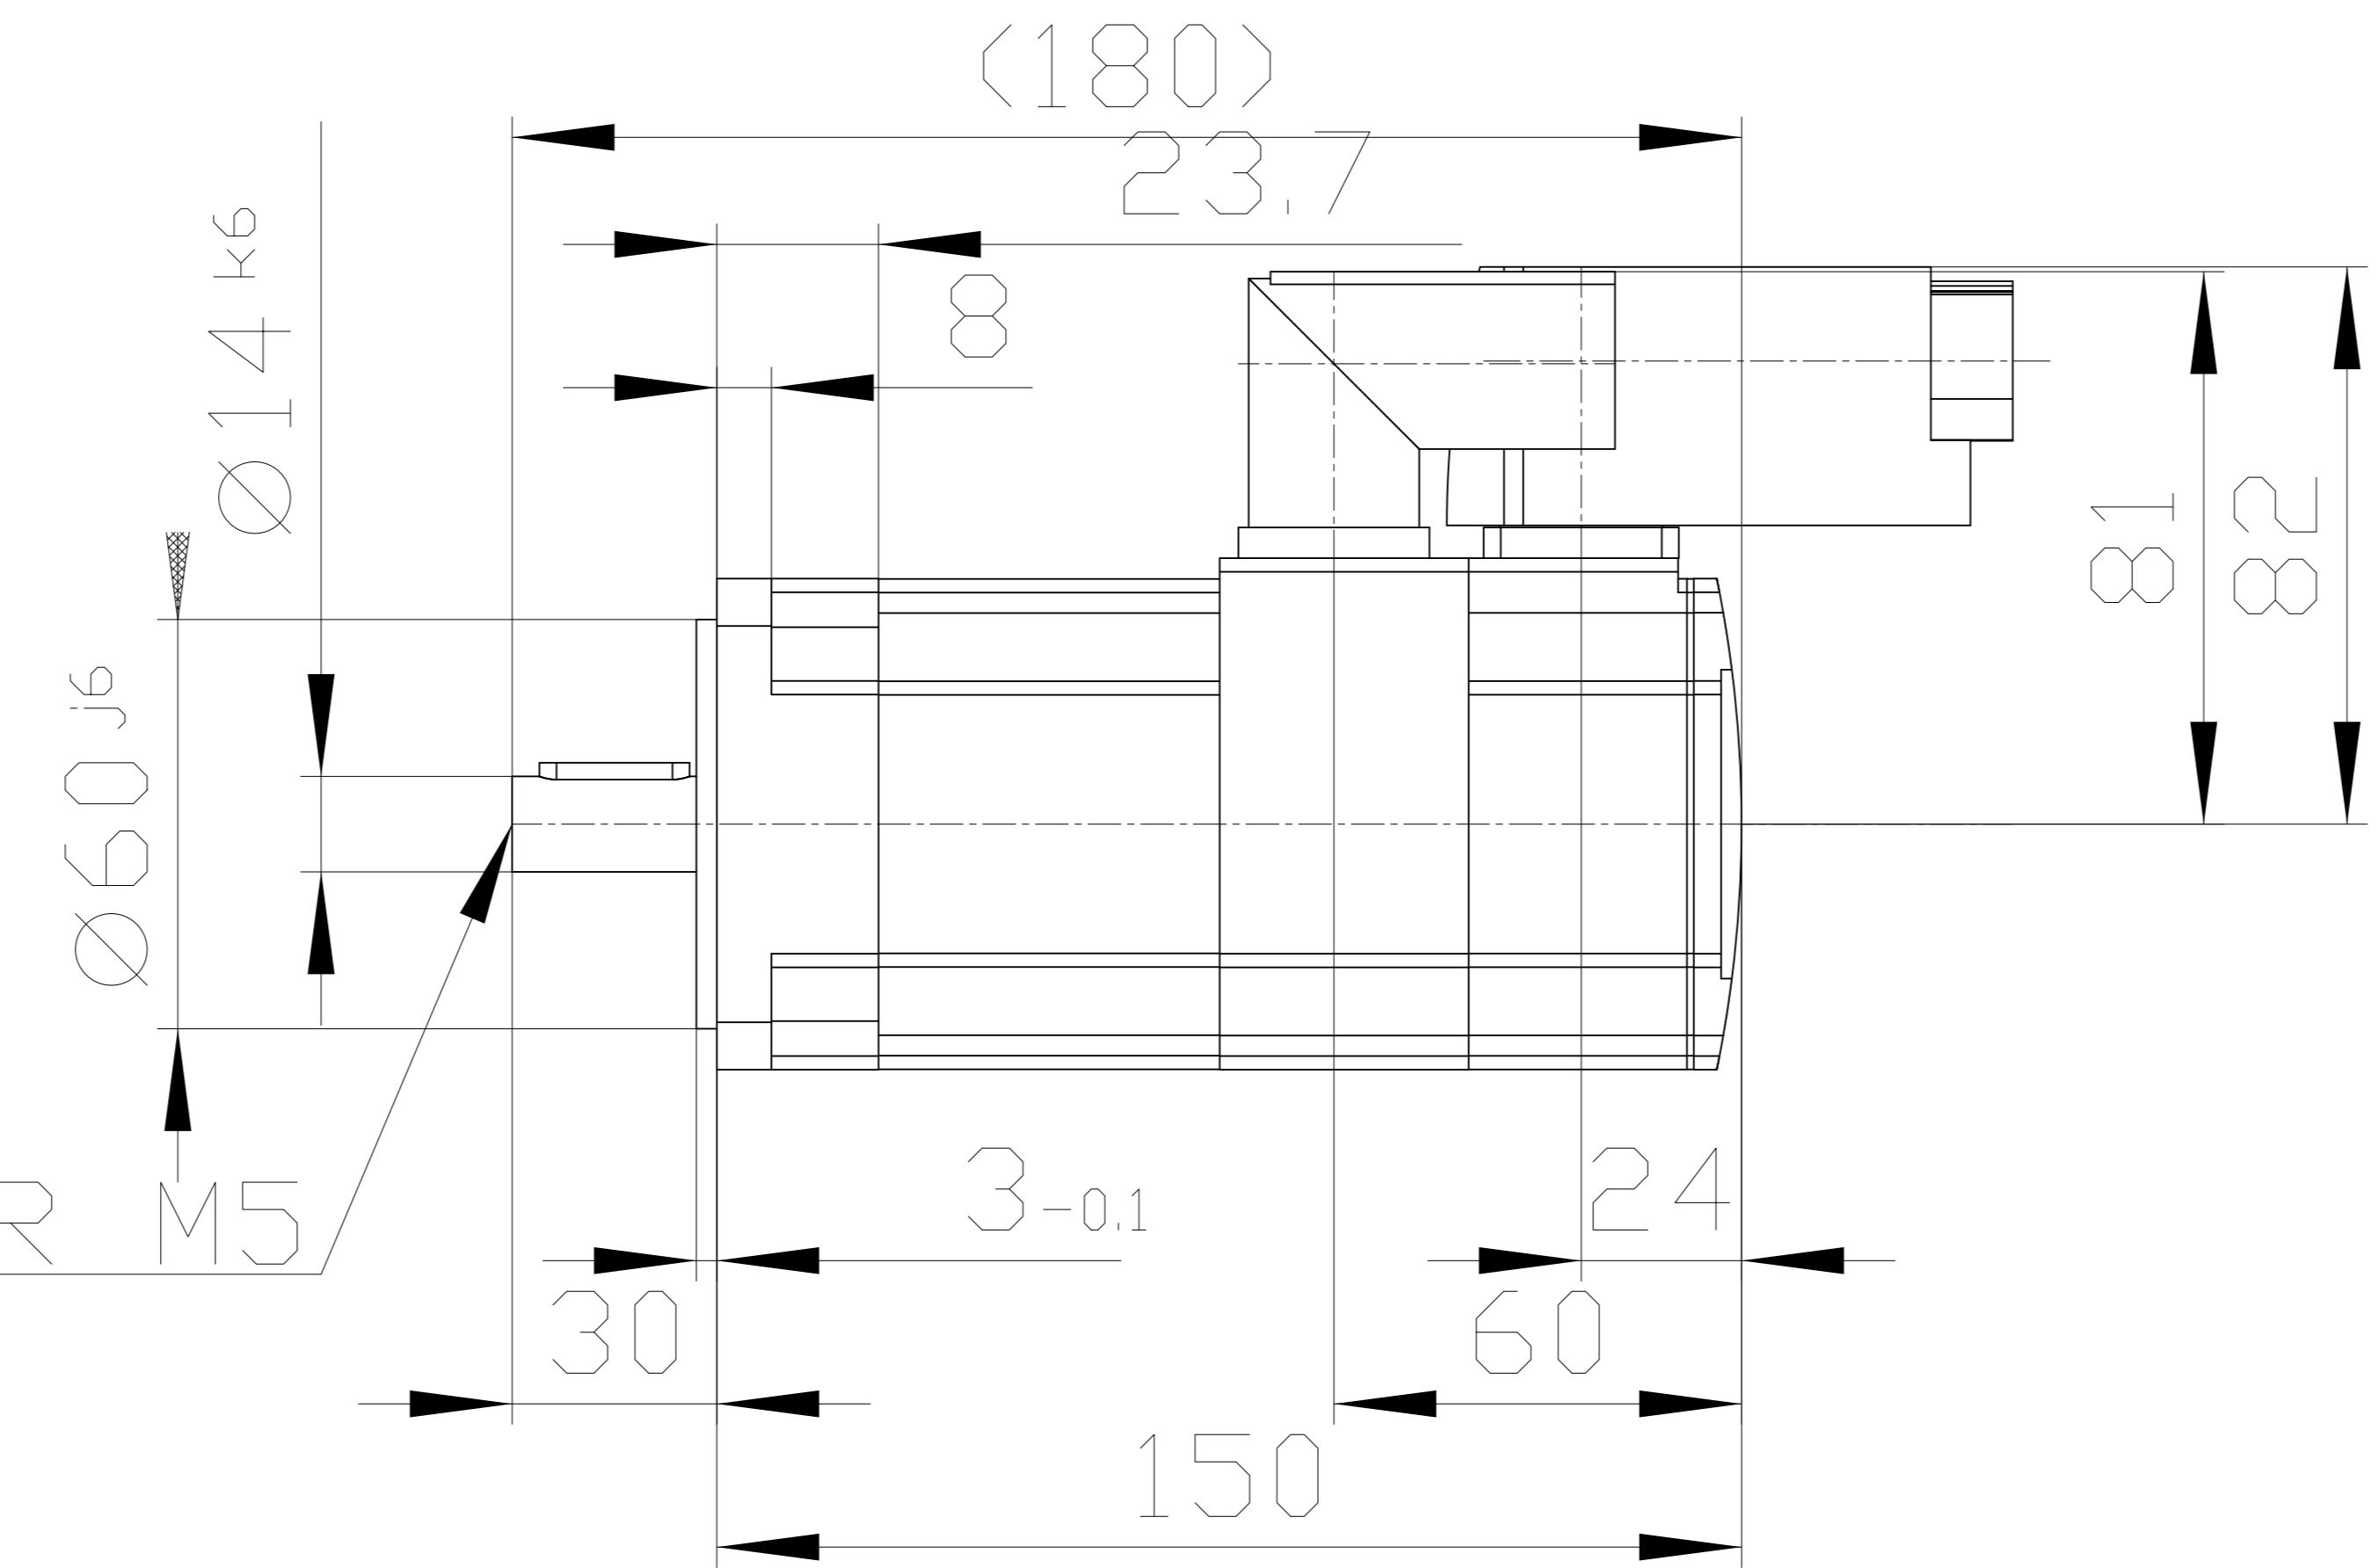

Copyright© Siemens AG 2005
 Cad-drawing; do not make any manual changes

DIN 332-DR M5

Connector size 1 = M23;
 6-pole for power and brake

10-pole RJ45 socket

	?ANGEBOT?	
	?OPTIONEN?	
Unit	mm [in]	1FK7032-5AF21-1UA3
Date	Thu May 16 14:58:00 CEST 2019	
SIEMENS AG		
?GEWICHT?		
		?APPLICATION?