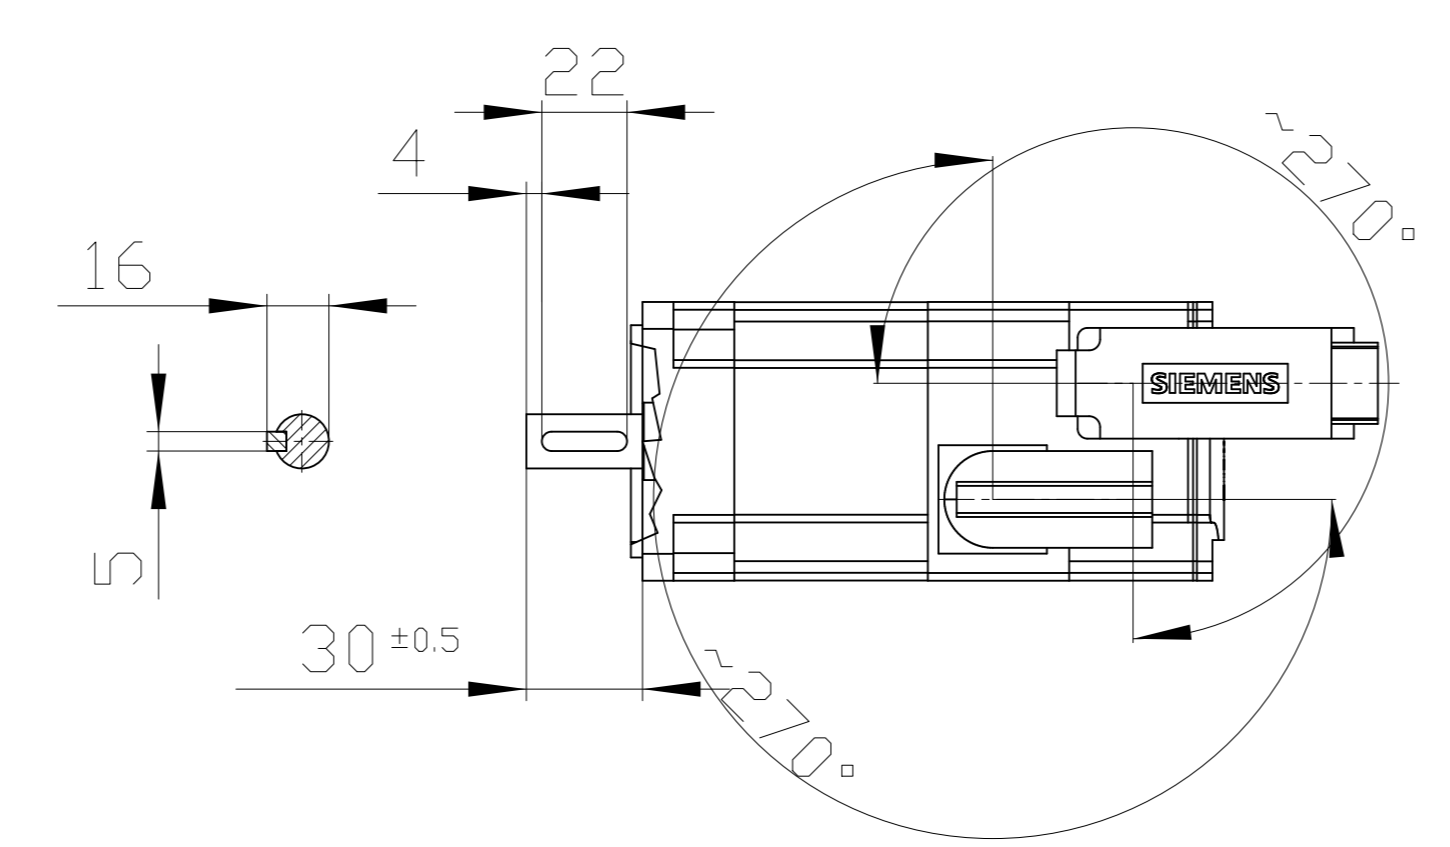

Copyright© Siemens AG 2005
 Cad-drawing; do not make any manual changes

DIN 332-DR M5

Connector size 1 = M23;
 6-pole for power and brake

10-pole RJ45 socket

	?ANGEBOT?	
	?OPTIONEN?	
Unit	mm [in]	1FK7032-5AF21-1UA3
Date	Thu May 16 14:58:00 CEST 2019	
SIEMENS AG		
?GEWICHT?		
		?APPLICATION?