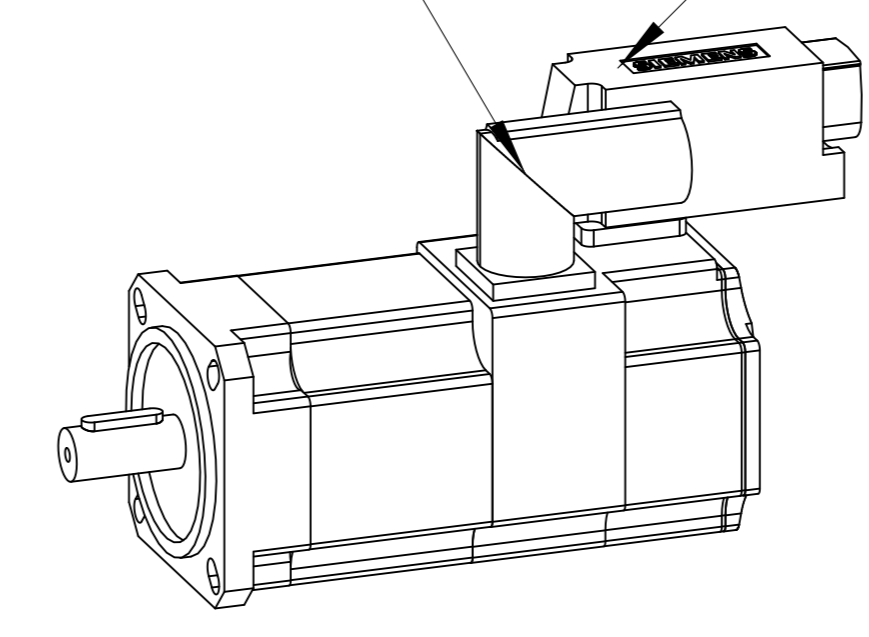

Copyright© Siemens AG 2005
 Cad-drawing; do not make any manual changes

DIN 332-DR M5

Connector size 1 = M23;
 6-pole for power and brake

10-pole RJ45 socket

	?ANGEBOT?	
	?OPTIONEN?	
Unit	mm [in]	1FK7032-5AF21-1UA3
Date	Thu May 16 14:58:00 CEST 2019	
SIEMENS AG		
?GEWICHT?		
		?APPLICATION?