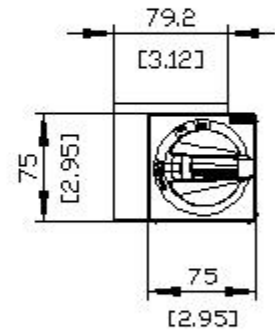

last modified:

12/20/2020