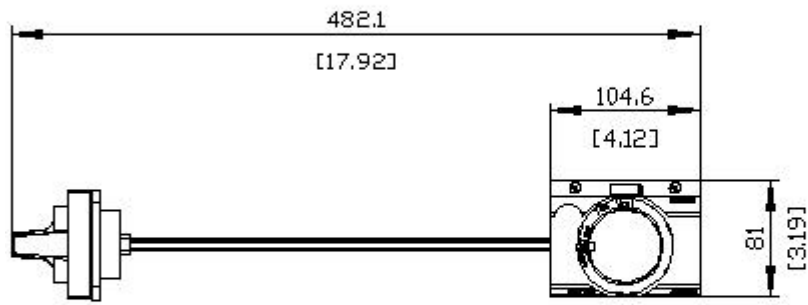

last modified:

12/20/2020